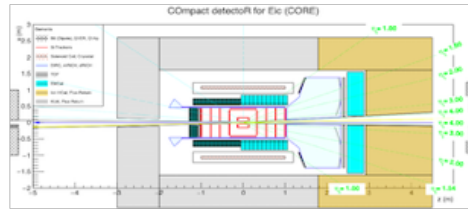

Ad-hoc: CORE workshop

Contribution ID: 13

Type: **not specified**

Collaboration - Project Contact

Presenter: TBD

Session Classification: CORE Session 3