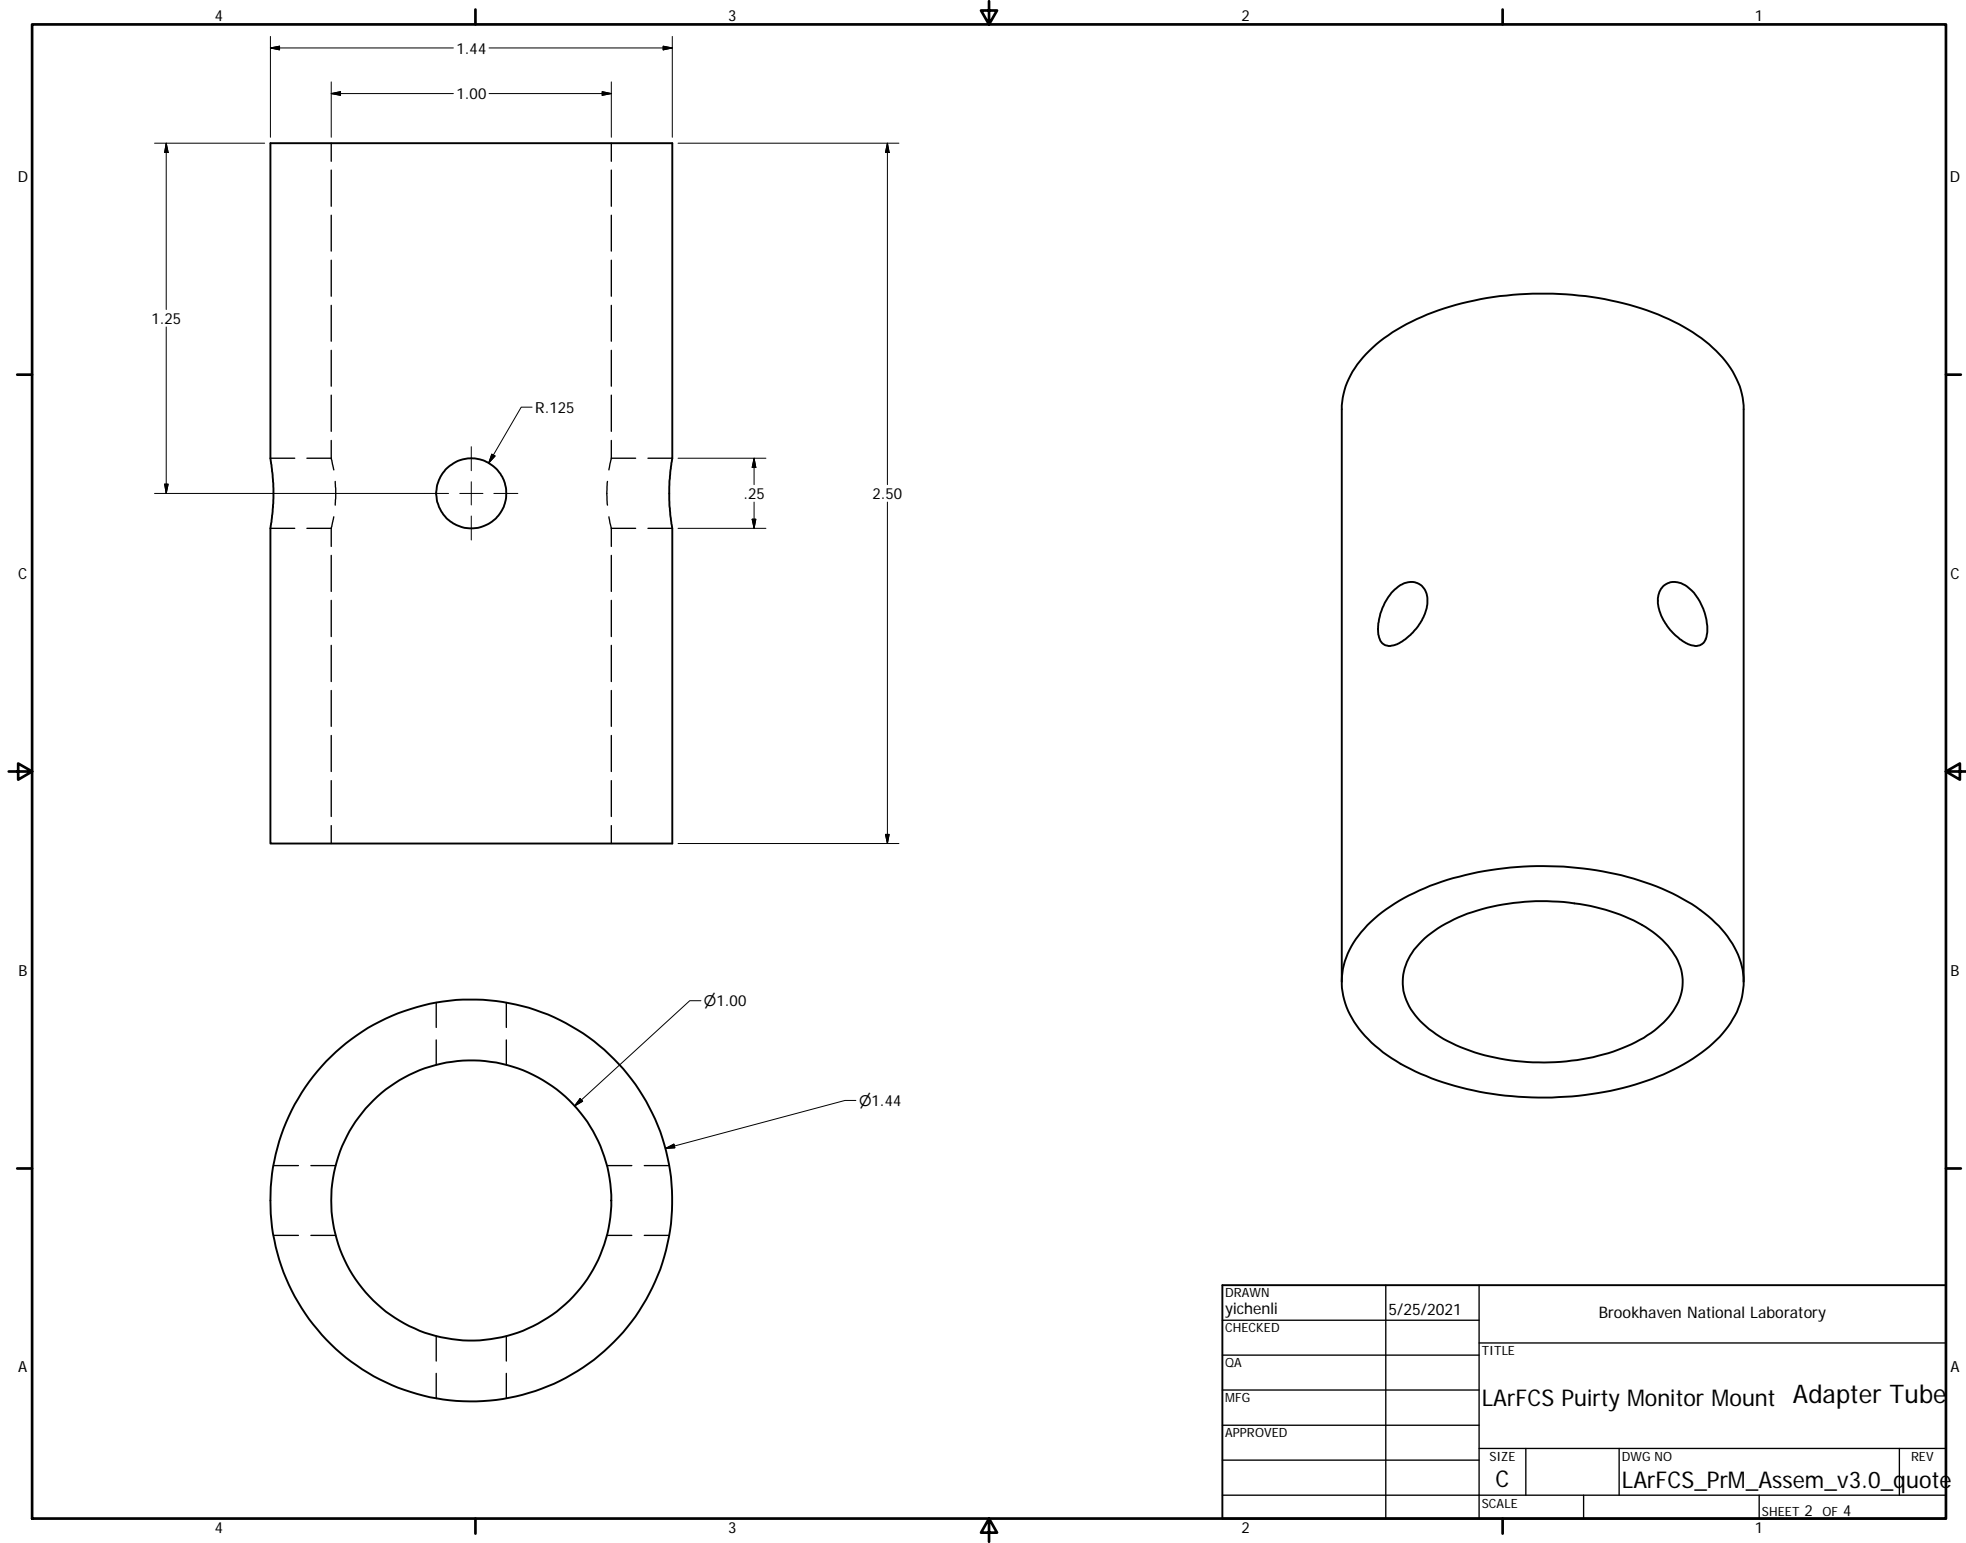

|                   |           |                                |                             |
|-------------------|-----------|--------------------------------|-----------------------------|
| DRAWN<br>yichenli | 5/25/2021 | Brookhaven National Laboratory |                             |
| CHECKED           |           | TITLE                          |                             |
| QA                |           | LArFCS Purity Monitor Mount    |                             |
| MFG               |           | SIZE                           | DWG NO                      |
| APPROVED          |           | C                              | LArFCS_PrM_Assem_v3.0_quote |
|                   |           | SCALE                          | REV                         |
|                   |           |                                |                             |
|                   |           |                                | SHEET 1 OF 4                |

|                   |           |  |                             |
|-------------------|-----------|--|-----------------------------|
| DRAWN<br>yichenli | 5/25/2021 | Brookhaven National Laboratory           |                             |
| CHECKED           |           | TITLE                                    |                             |
| QA                |           | LArFCS Purity Monitor Mount Adapter Tube |                             |
| MFG               |           | SIZE                                     | DWG NO                      |
| APPROVED          |           | C  | LArFCS_PrM_Assem_v3.0_quote |
|                   |           | SCALE                                    | REV                         |
|                   |           |  | SHEET 2 OF 4                |