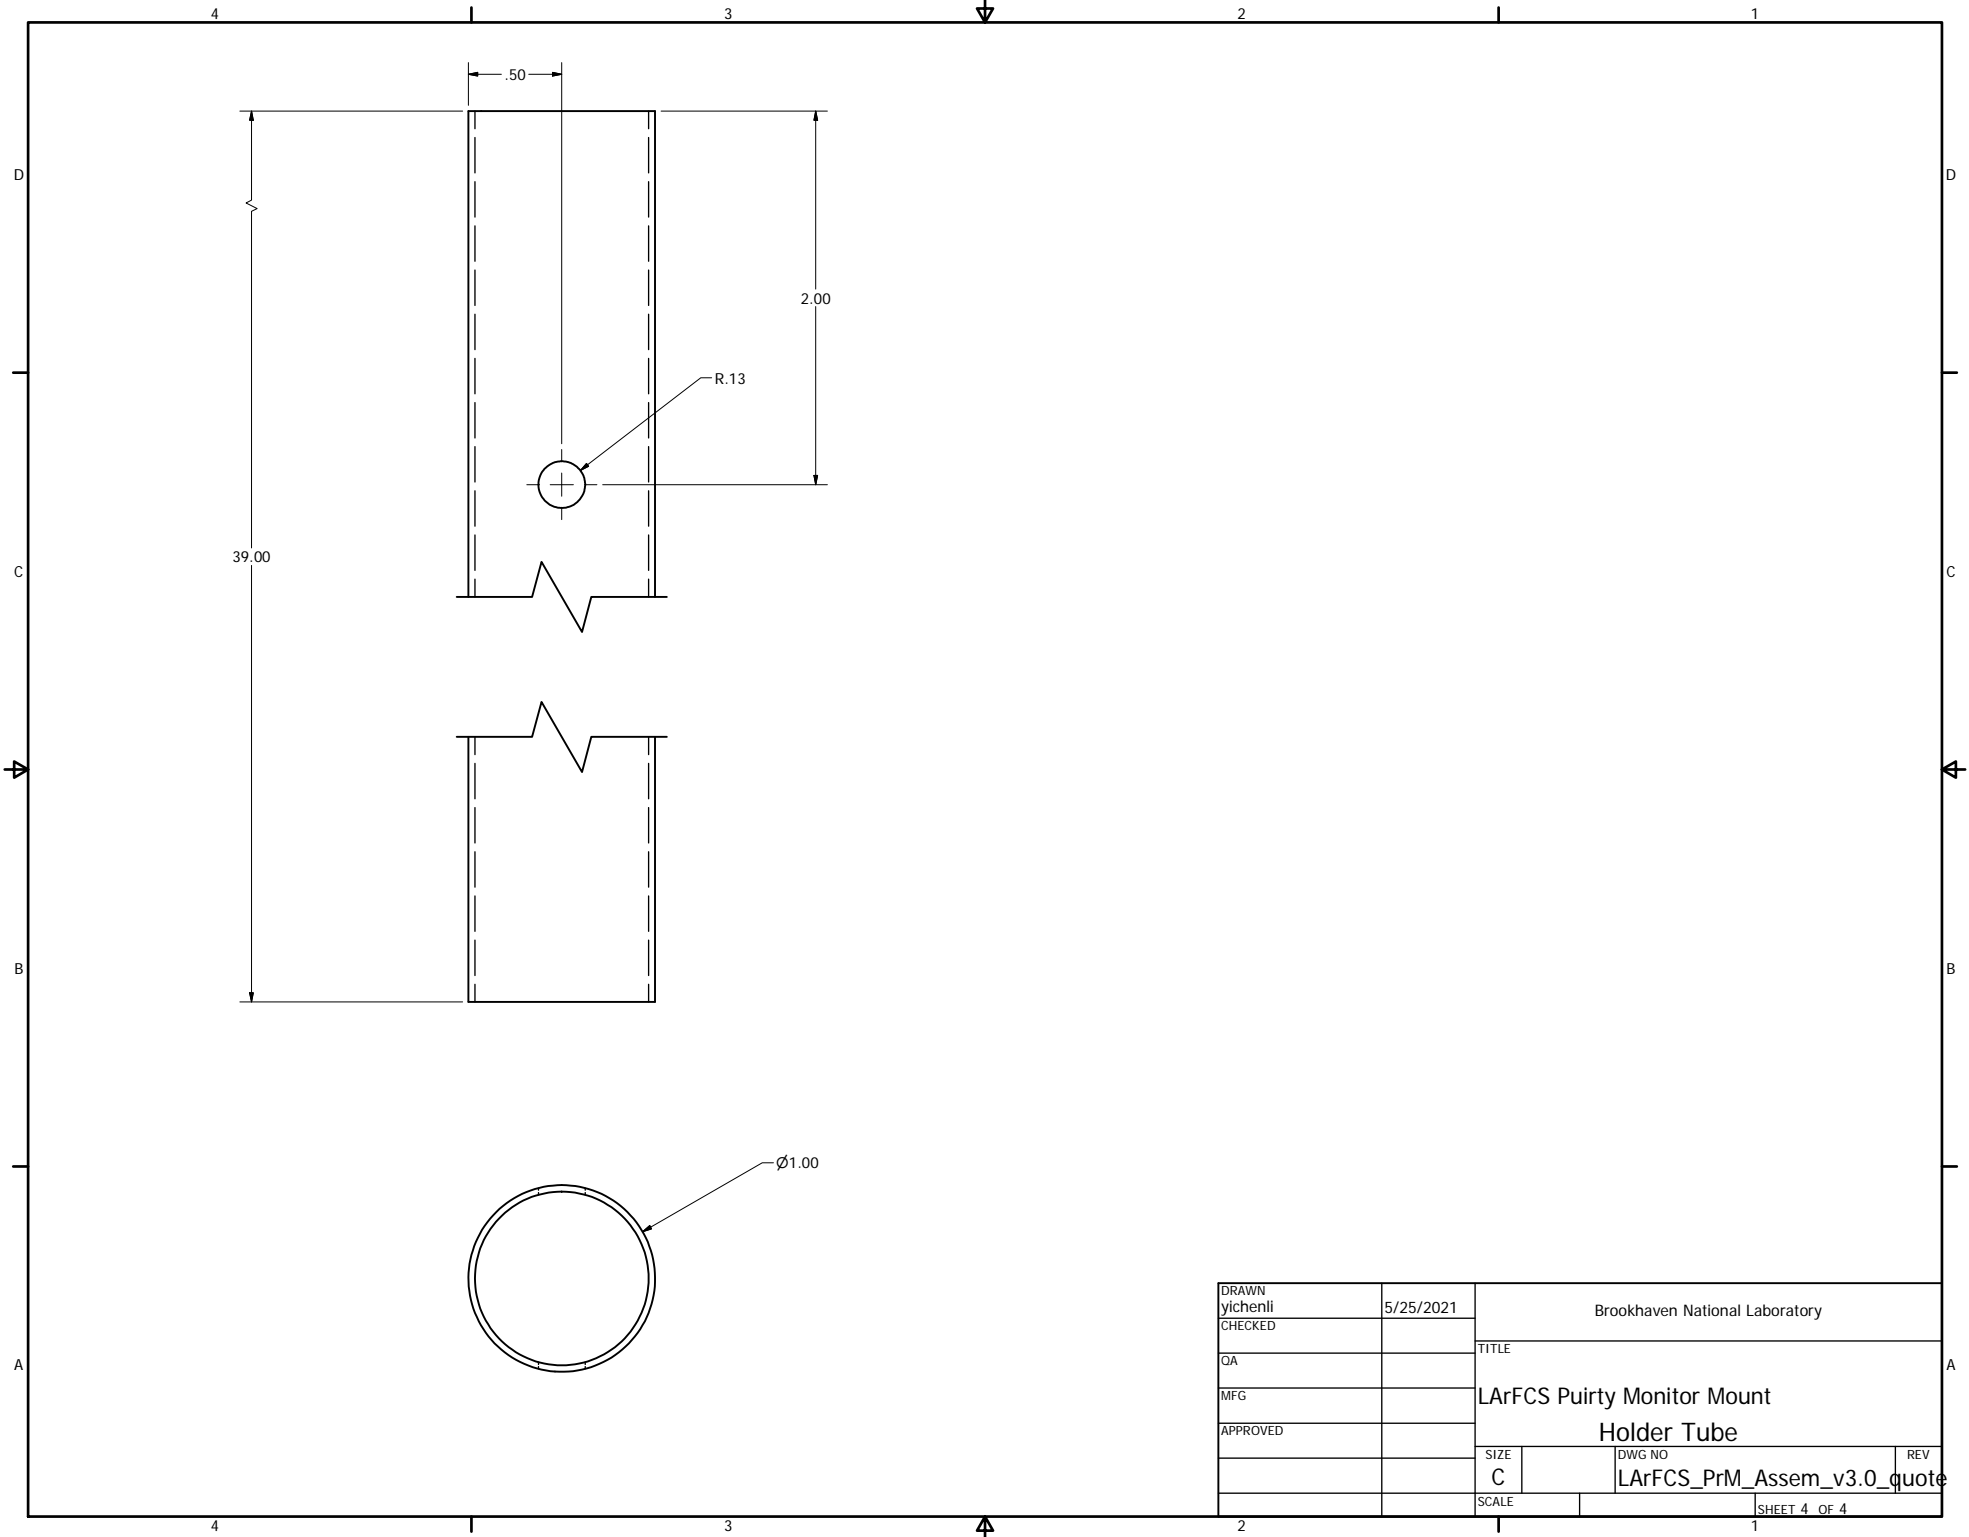

DRAWN yichenli	5/25/2021	Brookhaven National Laboratory	
CHECKED		TITLE	
QA		LArFCS Purity Monitor Mount	
MFG		Holder Tube	
APPROVED		SIZE	DWG NO
		C	LArFCS_PrM_Assem_v3.0_quote
		SCALE	REV
			1
			SHEET 4 OF 4