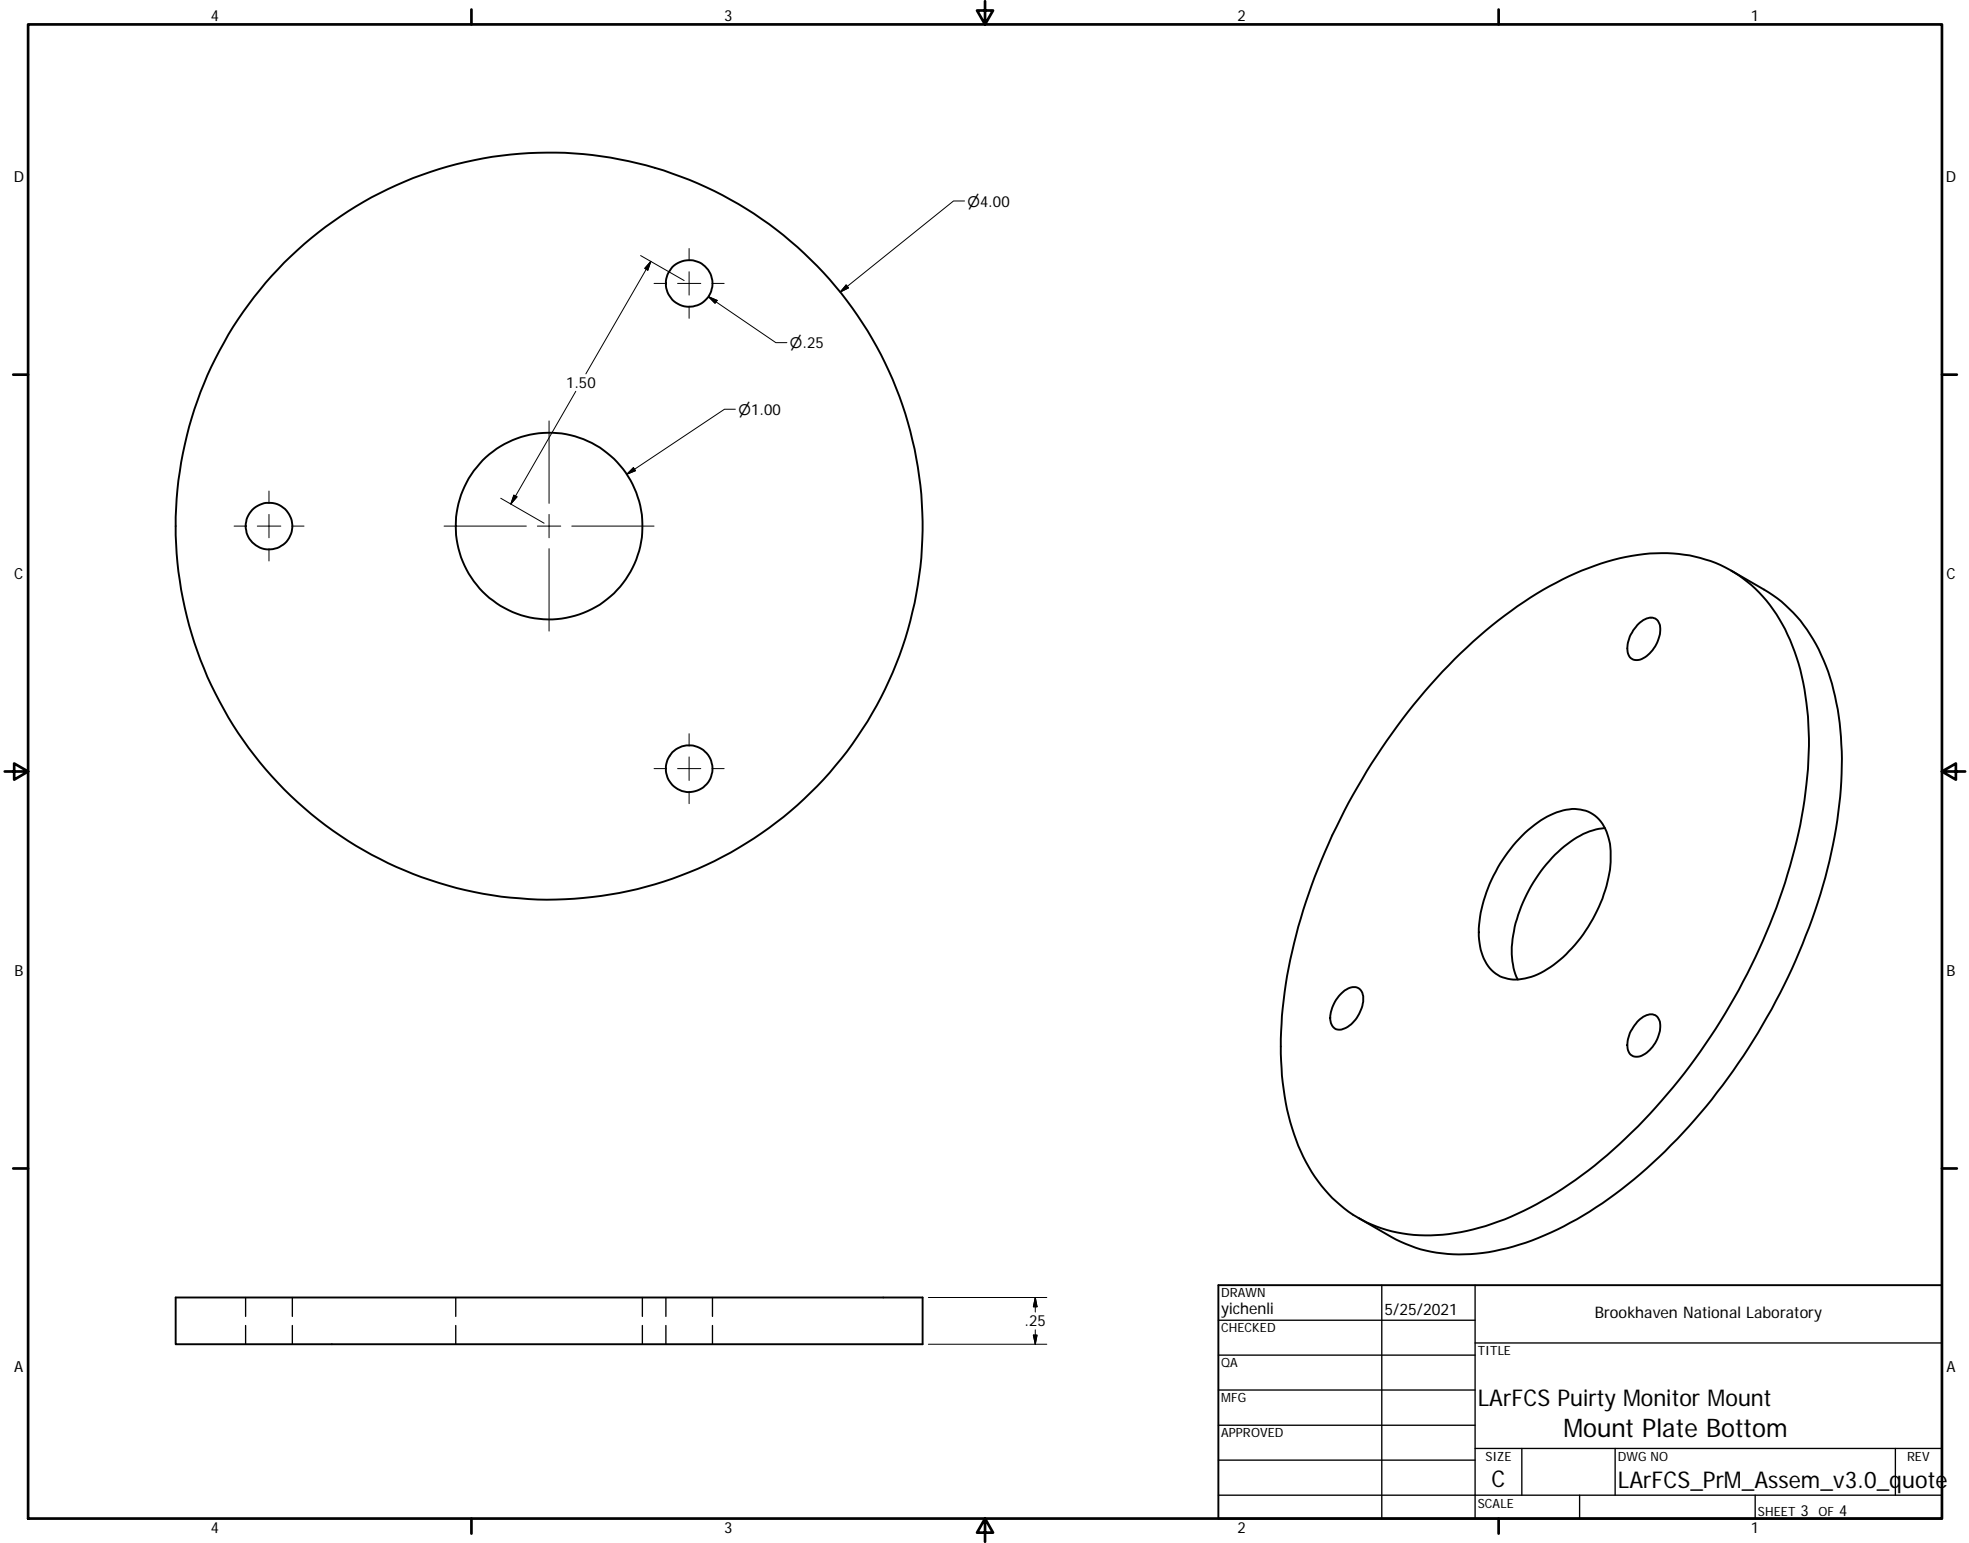

|                   |           |                                |                             |
|-------------------|-----------|--------------------------------|-----------------------------|
| DRAWN<br>yichenli | 5/25/2021 | Brookhaven National Laboratory |                             |
| CHECKED           |           | TITLE                          |                             |
| QA                |           | LArFCS Purity Monitor Mount    |                             |
| MFG               |           | SIZE                           | DWG NO                      |
| APPROVED          |           | C                              | LArFCS_PrM_Assem_v3.0_quote |
|                   |           | SCALE                          | REV                         |
|                   |           |                                |                             |
|                   |           |                                | SHEET 1 OF 4                |

|                   |           |  |                             |
|-------------------|-----------|--|-----------------------------|
| DRAWN<br>yichenli | 5/25/2021 | Brookhaven National Laboratory           |                             |
| CHECKED           |           | TITLE                                    |                             |
| QA                |           | LArFCS Purity Monitor Mount Adapter Tube |                             |
| MFG               |           | SIZE                                     | DWG NO                      |
| APPROVED          |           | C  | LArFCS_PrM_Assem_v3.0_quote |
|                   |           | SCALE                                    | REV                         |
|                   |           |  | SHEET 2 OF 4                |