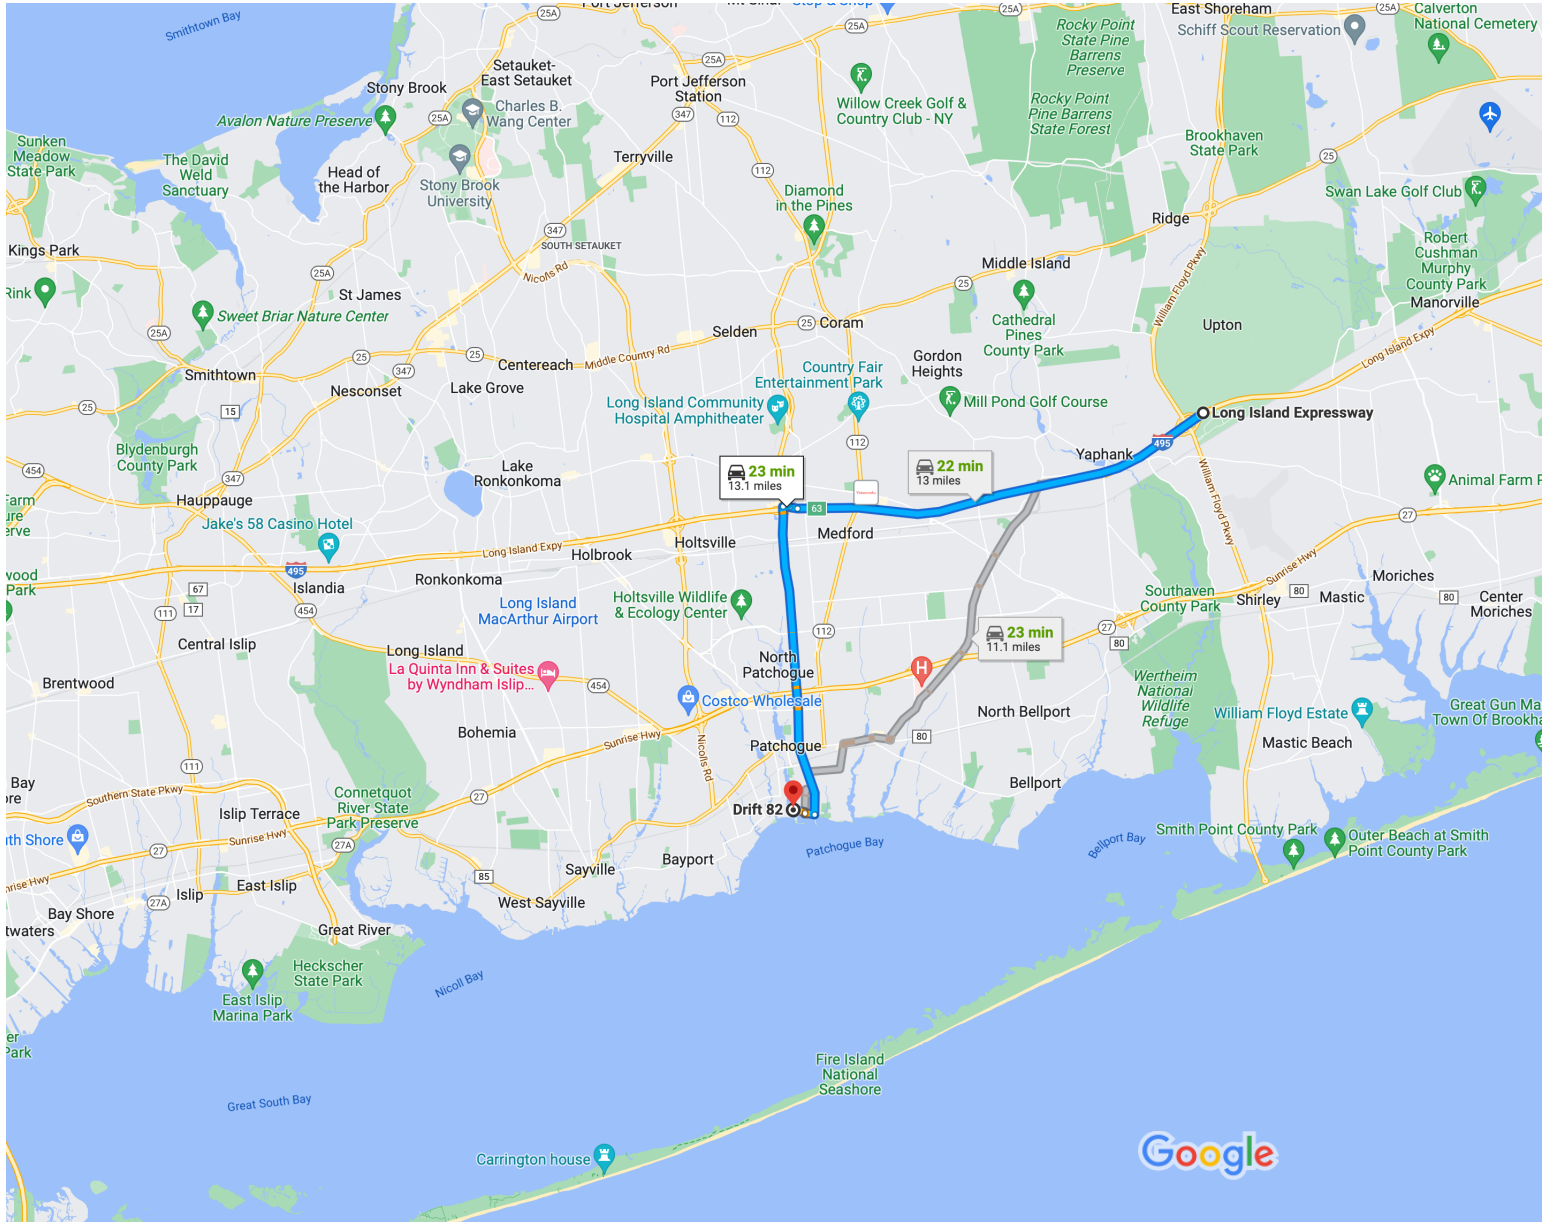

Long Island Expy, Shirley, NY 11967 to Drift 82, 82 Drive 13.1 miles, 23 min Brightwood St, Patchogue, NY 11772

Map data ©2022 Google 2 mi

Long Island Expy
Shirley, NY 11967

Follow I-495 W to Express Dr N in Medford. Take exit 63 from I-495 W

7 min (7.3 mi)

↑ 1. Head southwest on I-495 W

7.2 mi

- 2. Take exit 63 toward County Rd 83/N Ocean Ave/Patchogue/Mt Sinai

 0.1 mi

Follow N Ocean Ave to your destination in Patchogue

15 min (5.8 mi)

- ⬆ 3. Merge onto Express Dr N

 0.1 mi
- ↶ 4. Turn left onto N Ocean Ave

 5.2 mi
- 5. Turn right onto Maiden Ln

 0.2 mi
- 6. Turn right onto Cedar Ave

 102 ft
- ↶ 7. Turn left onto Brightwood St

 0.2 mi
- ↶ 8. Turn left

 338 ft
- 9. Turn right

 56 ft
- 10. Turn right
 - 📍 Destination will be on the left

 230 ft

Drift 82

82 Brightwood St, Patchogue, NY 11772

These directions are for planning purposes only. You may find that construction projects, traffic, weather, or other events may cause conditions to differ from the map results, and you should plan your route accordingly. You must obey all signs or notices regarding your route.