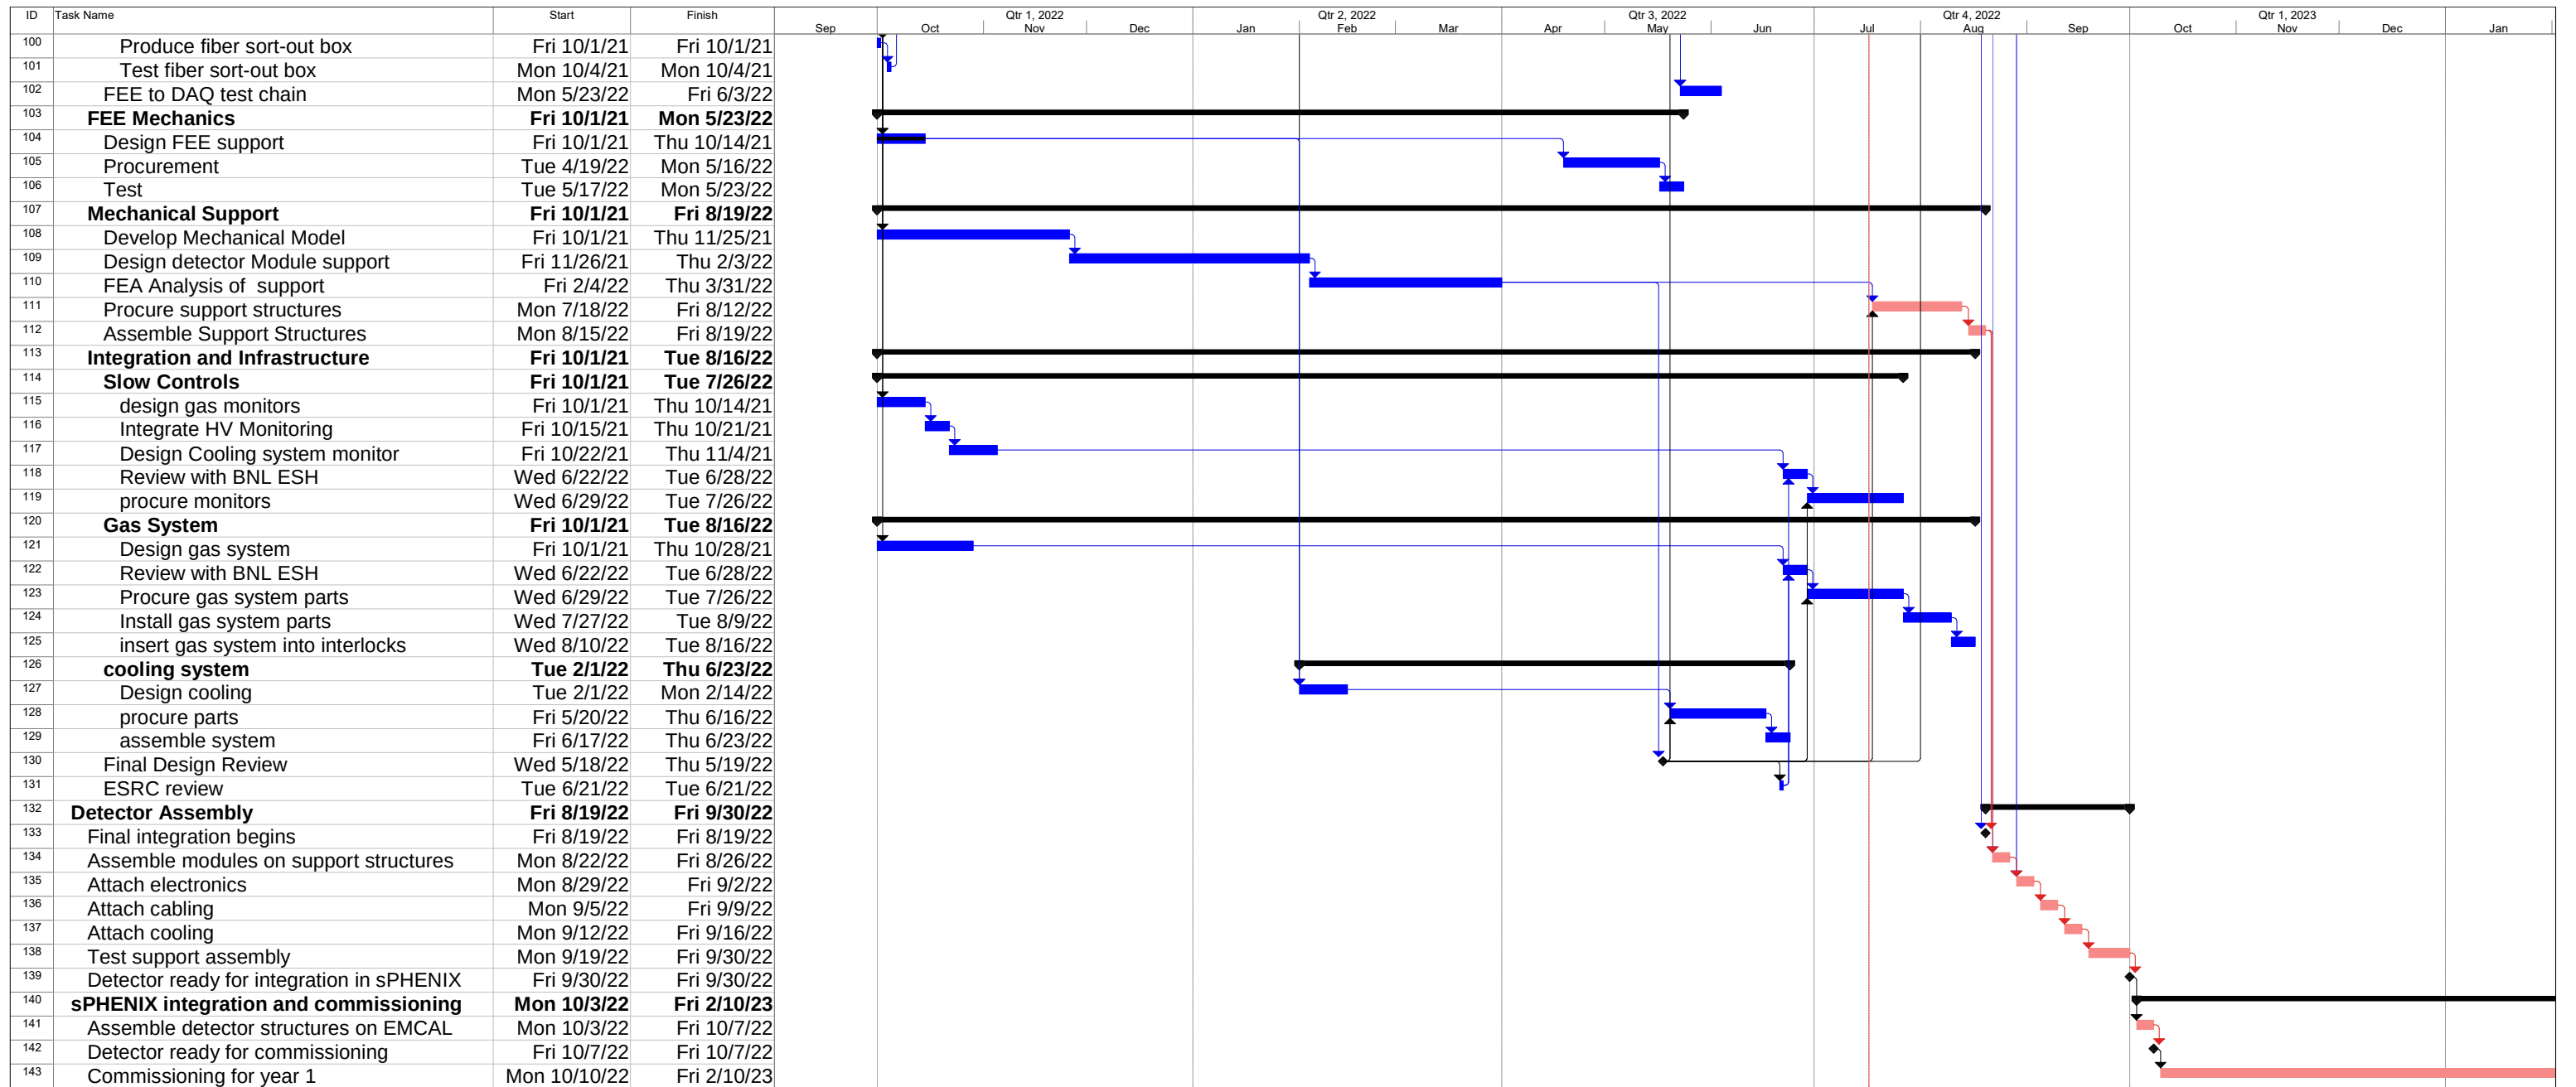

Project: TPC Outer Tracker (TPOT)  
Date: Sun 7/17/22

Task		Slippage		Rolled Up Critical		External Milestone		Manual Task		Manual Summary		External Tasks		Critical Split	
Split		Summary		Rolled Up Critical Split		Inactive Milestone		Duration-only		Start-only		External Milestone		Progress	
Milestone		Project Summary		External Tasks		Inactive Summary		Manual Summary Rollup		Finish-only		Critical		Deadline	