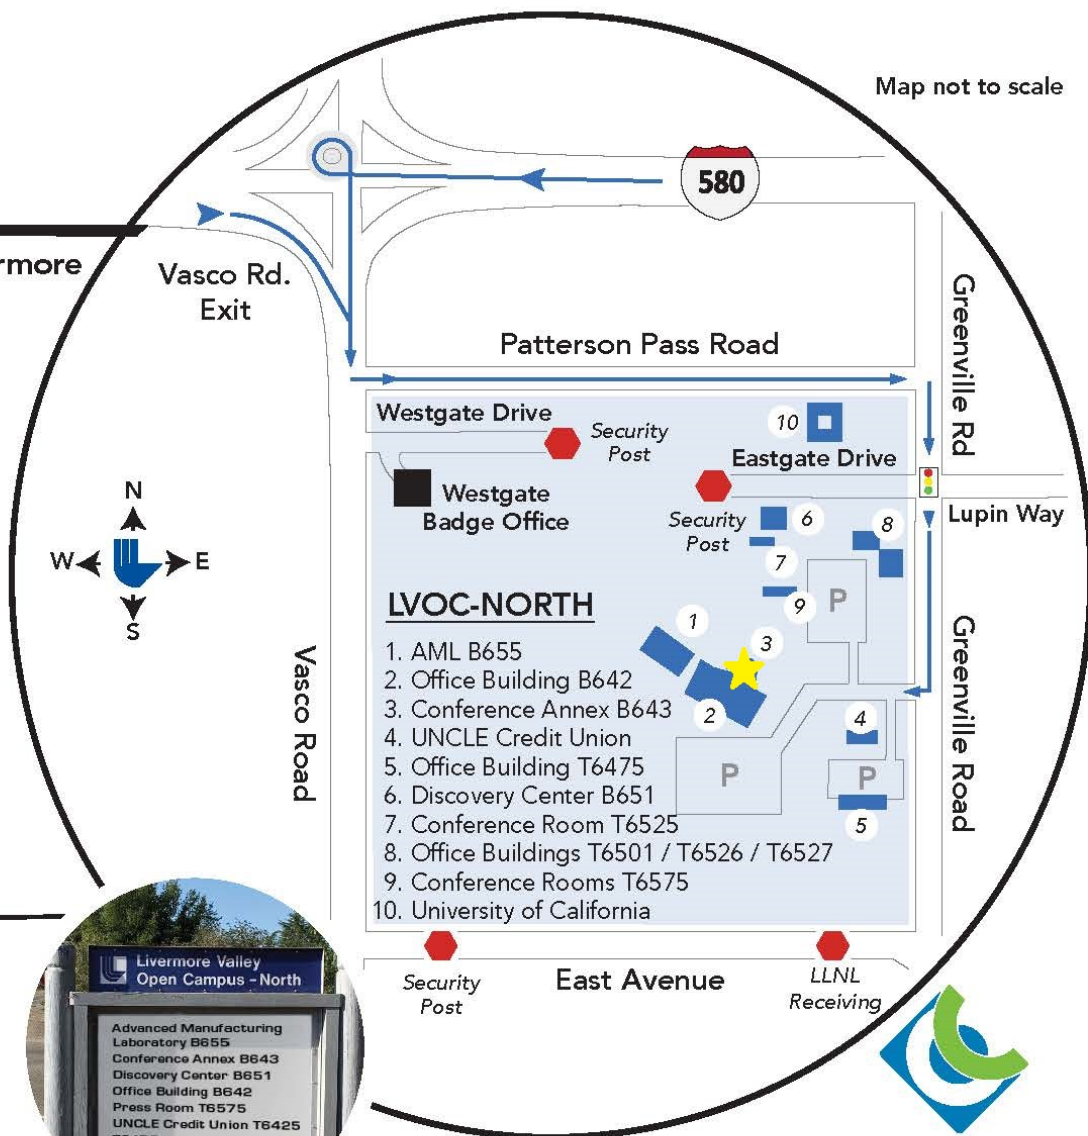

- San Francisco Airport to LLNL: Driving time 1.25 hrs / Distance 52 miles
- Oakland Airport to LLNL: Driving time 45 min / Distance 33 miles
- San Jose Airport to LLNL: Driving time 50 min / Distance 35 miles

Map not to scale

Directions to Livermore Valley Open Campus
 2590 Greenville Rd, Livermore, CA 94550 (For GPS Use Only)

Heading East on Interstate 580, take Vasco Road exit.
 Turn right (South) on Vasco Road to Patterson Pass Road.
 Turn left (East) on Patterson Pass Road to Greenville Road.
 Turn right (South) on Greenville Road.
 Take first right following East Gate Drive/Lupin Way stop light —
 Look for LVOC-North signage

LIVERMORE VALLEY
OpenCampus