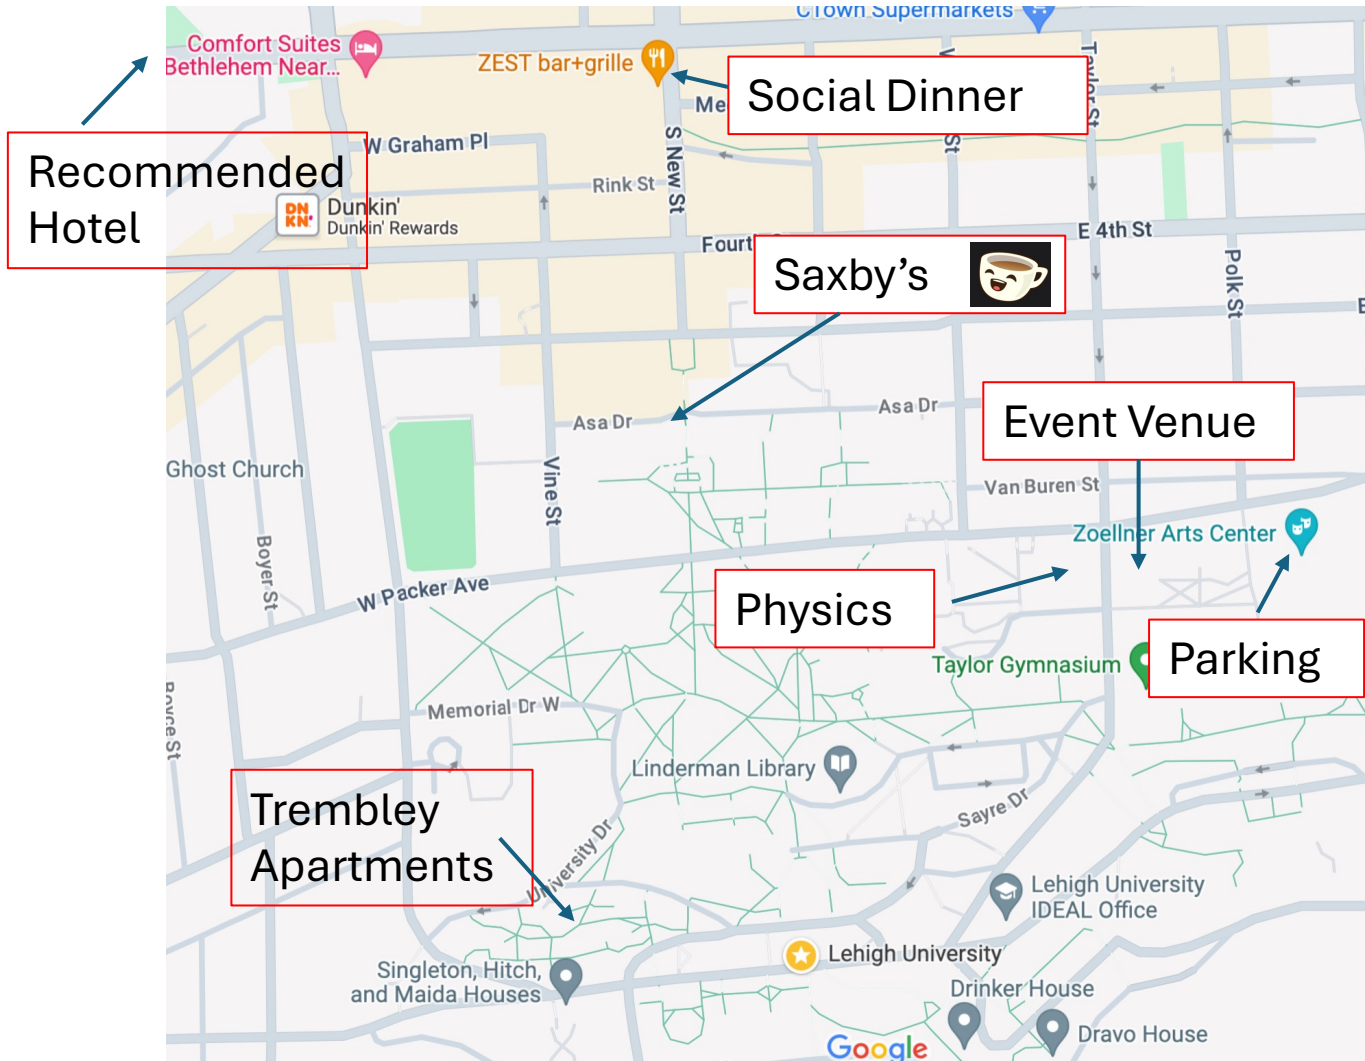

Welcome!

LEHIGH
UNIVERSITY

Welcome to Lehigh for the EICUG/ePIC Collaboration

- Some quick announcements:
- We have parking passes – 2nd floor and above in the garage
- Dinner tickets are still available
- Bethlehem food brochures
- Building access cards need to be returned before you leave Bethlehem (we will be charged \$10 ea!)

Getting around Bethlehem

All conference events are a convenient walk from one another, nothing is further than 0.5 miles (0.8 km).

Parking is free at the Comfort Suites
Parking at the Event Venue can be arranged

[Housing Form](#)
[Virtual Tour](#)

Venue – Rauch Business Center

Outdoor Eating Area

Rauch has indoor collaborative seating
Coffee shop open from 9 am – 3 pm
Outdoor eating area
Indoor eating area

Room 184

Across the street from conference location

Hors d'oeuvres and beverages will be served from 630 - 830