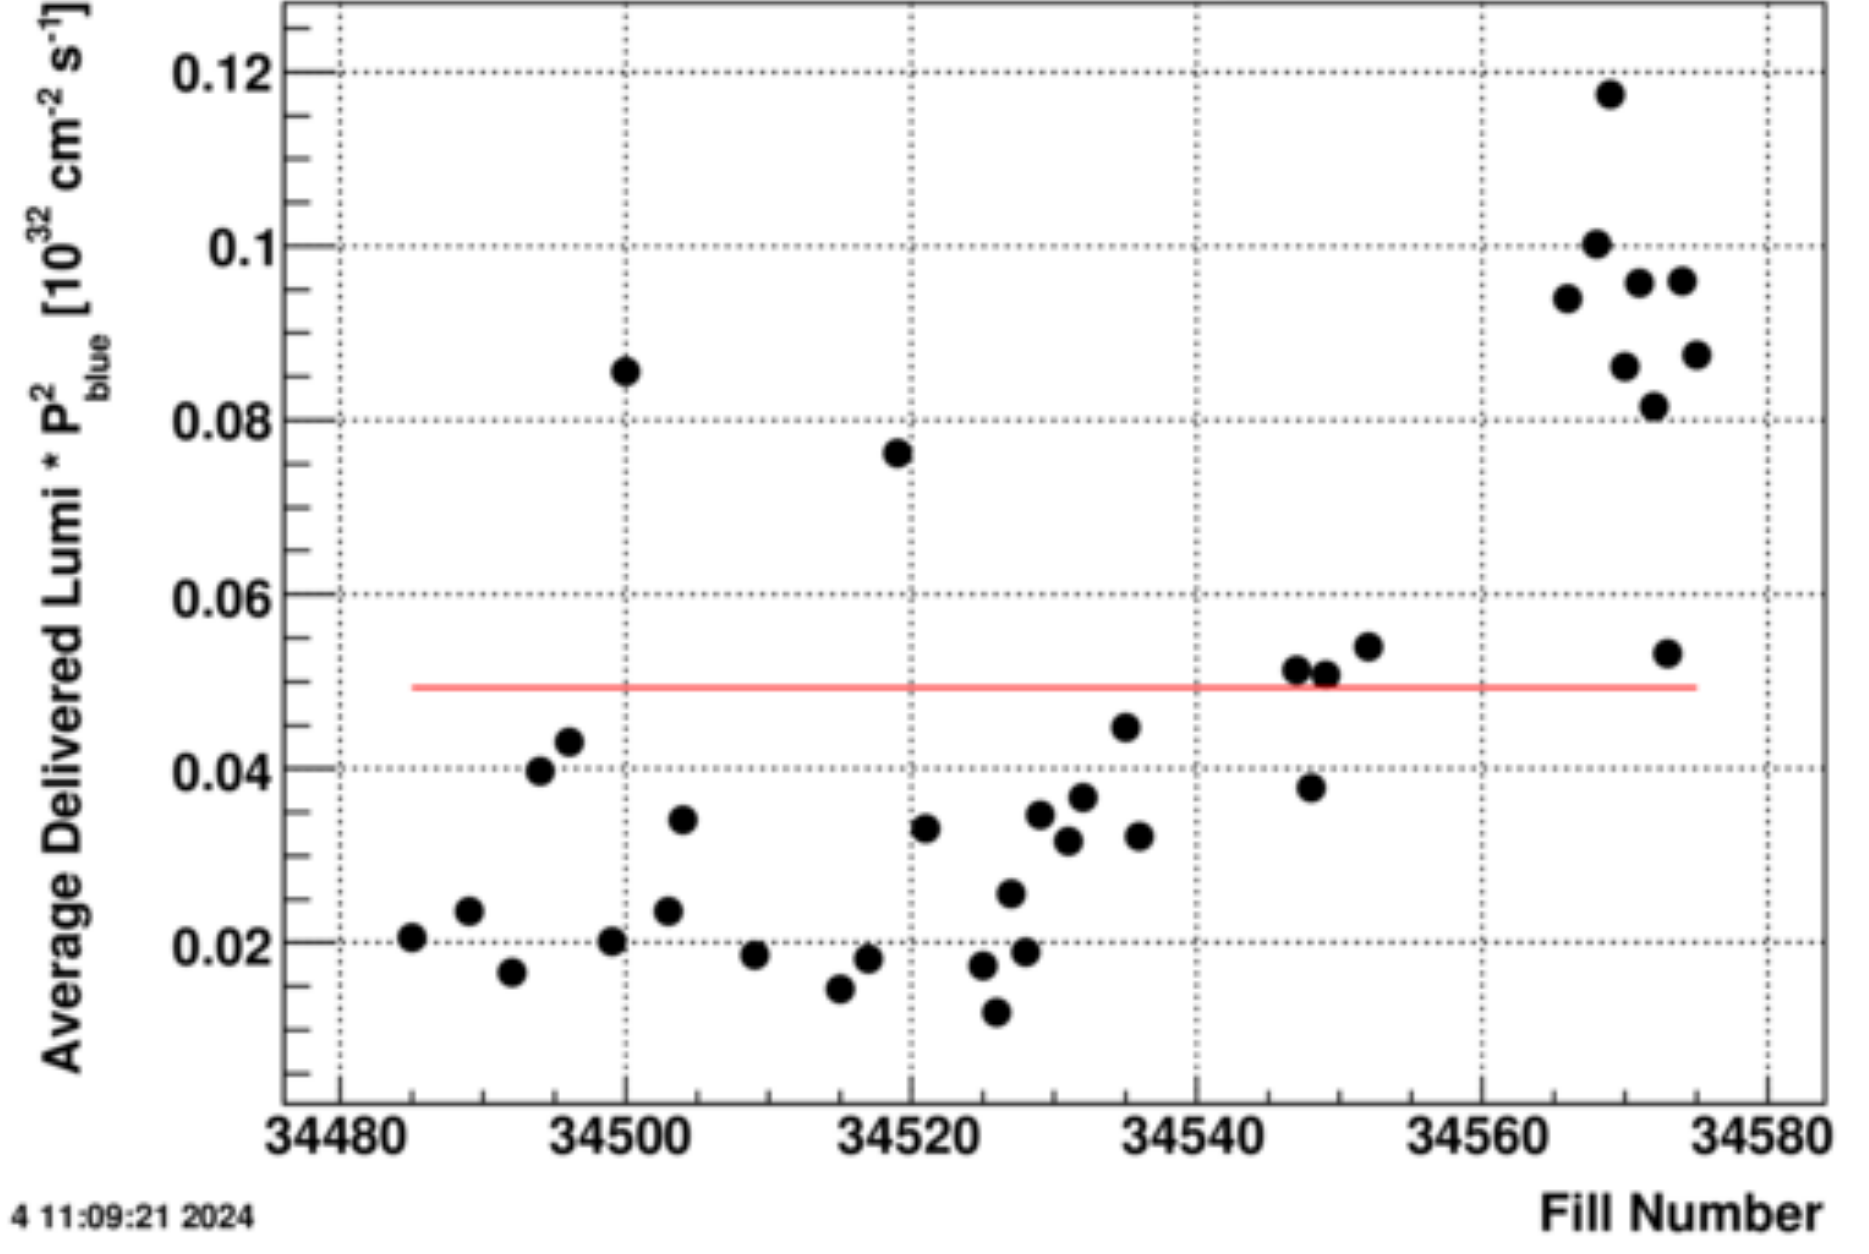

Average Delivered Luminosity [$10^{32} \text{ cm}^{-2} \text{ s}^{-1}$]

Tue Jun 4 11:09:21 2024

JP2

Tue Jun 4 11:02:32 2024

Average Delivered Lumi * P_{blue}^2 [$10^{32} \text{ cm}^{-2} \text{ s}^{-1}$]

Tue Jun 4 11:09:21 2024

JP2

Tue Jun 4 11:02:32 2024

Average Delivered Lumi [$10^{32} \text{ cm}^{-2} \text{ s}^{-1}$]

Run15

Run24

Tue Jun 4 11:09:21 2024

Tue Apr 28 06:36:28 2015

Fill Number

Average Delivered Lumi * P_{blue}² [10³² cm⁻² s⁻¹]

Run 15

Run24

Tue Apr 28 06:36:28 2015

Fill Number