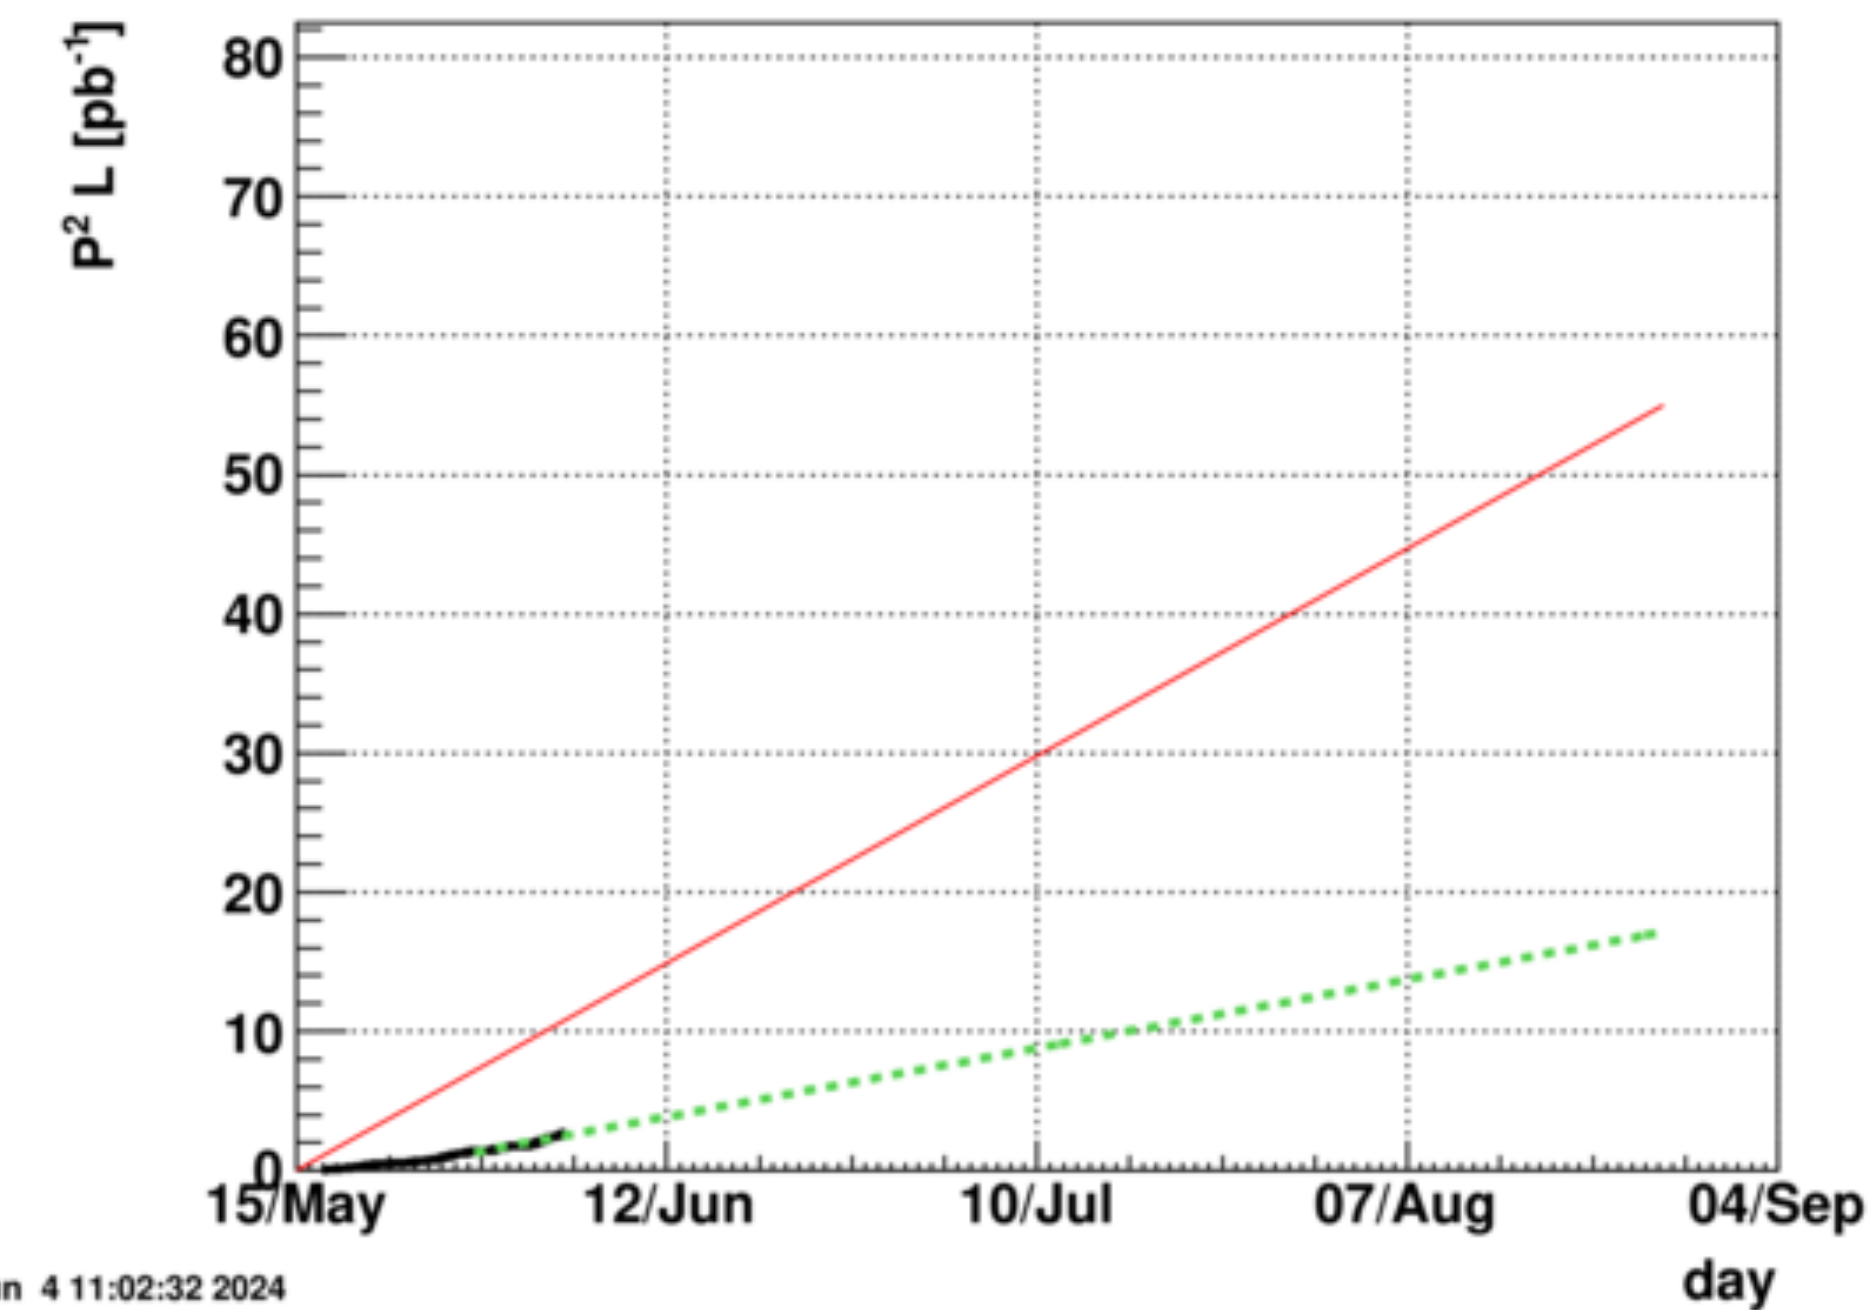

Average Delivered Luminosity [$10^{32} \text{ cm}^{-2} \text{ s}^{-1}$]

Tue Jun 4 11:09:21 2024

JP2

Tue Jun 4 11:02:32 2024

Average Delivered Lumi * P_{blue}^2 [$10^{32} \text{ cm}^{-2} \text{ s}^{-1}$]

Tue Jun 4 11:09:21 2024

JP2

Tue Jun 4 11:02:32 2024

Average Delivered Lumi [$10^{32} \text{ cm}^{-2} \text{ s}^{-1}$]

Run15

Run24

Tue Jun 4 11:09:21 2024

Tue Apr 28 06:36:28 2015

Fill Number

Average Delivered Lumi * P_{blue}² [10³² cm⁻² s⁻¹]

Run 15

Run24

Tue Apr 28 06:36:28 2015

Fill Number