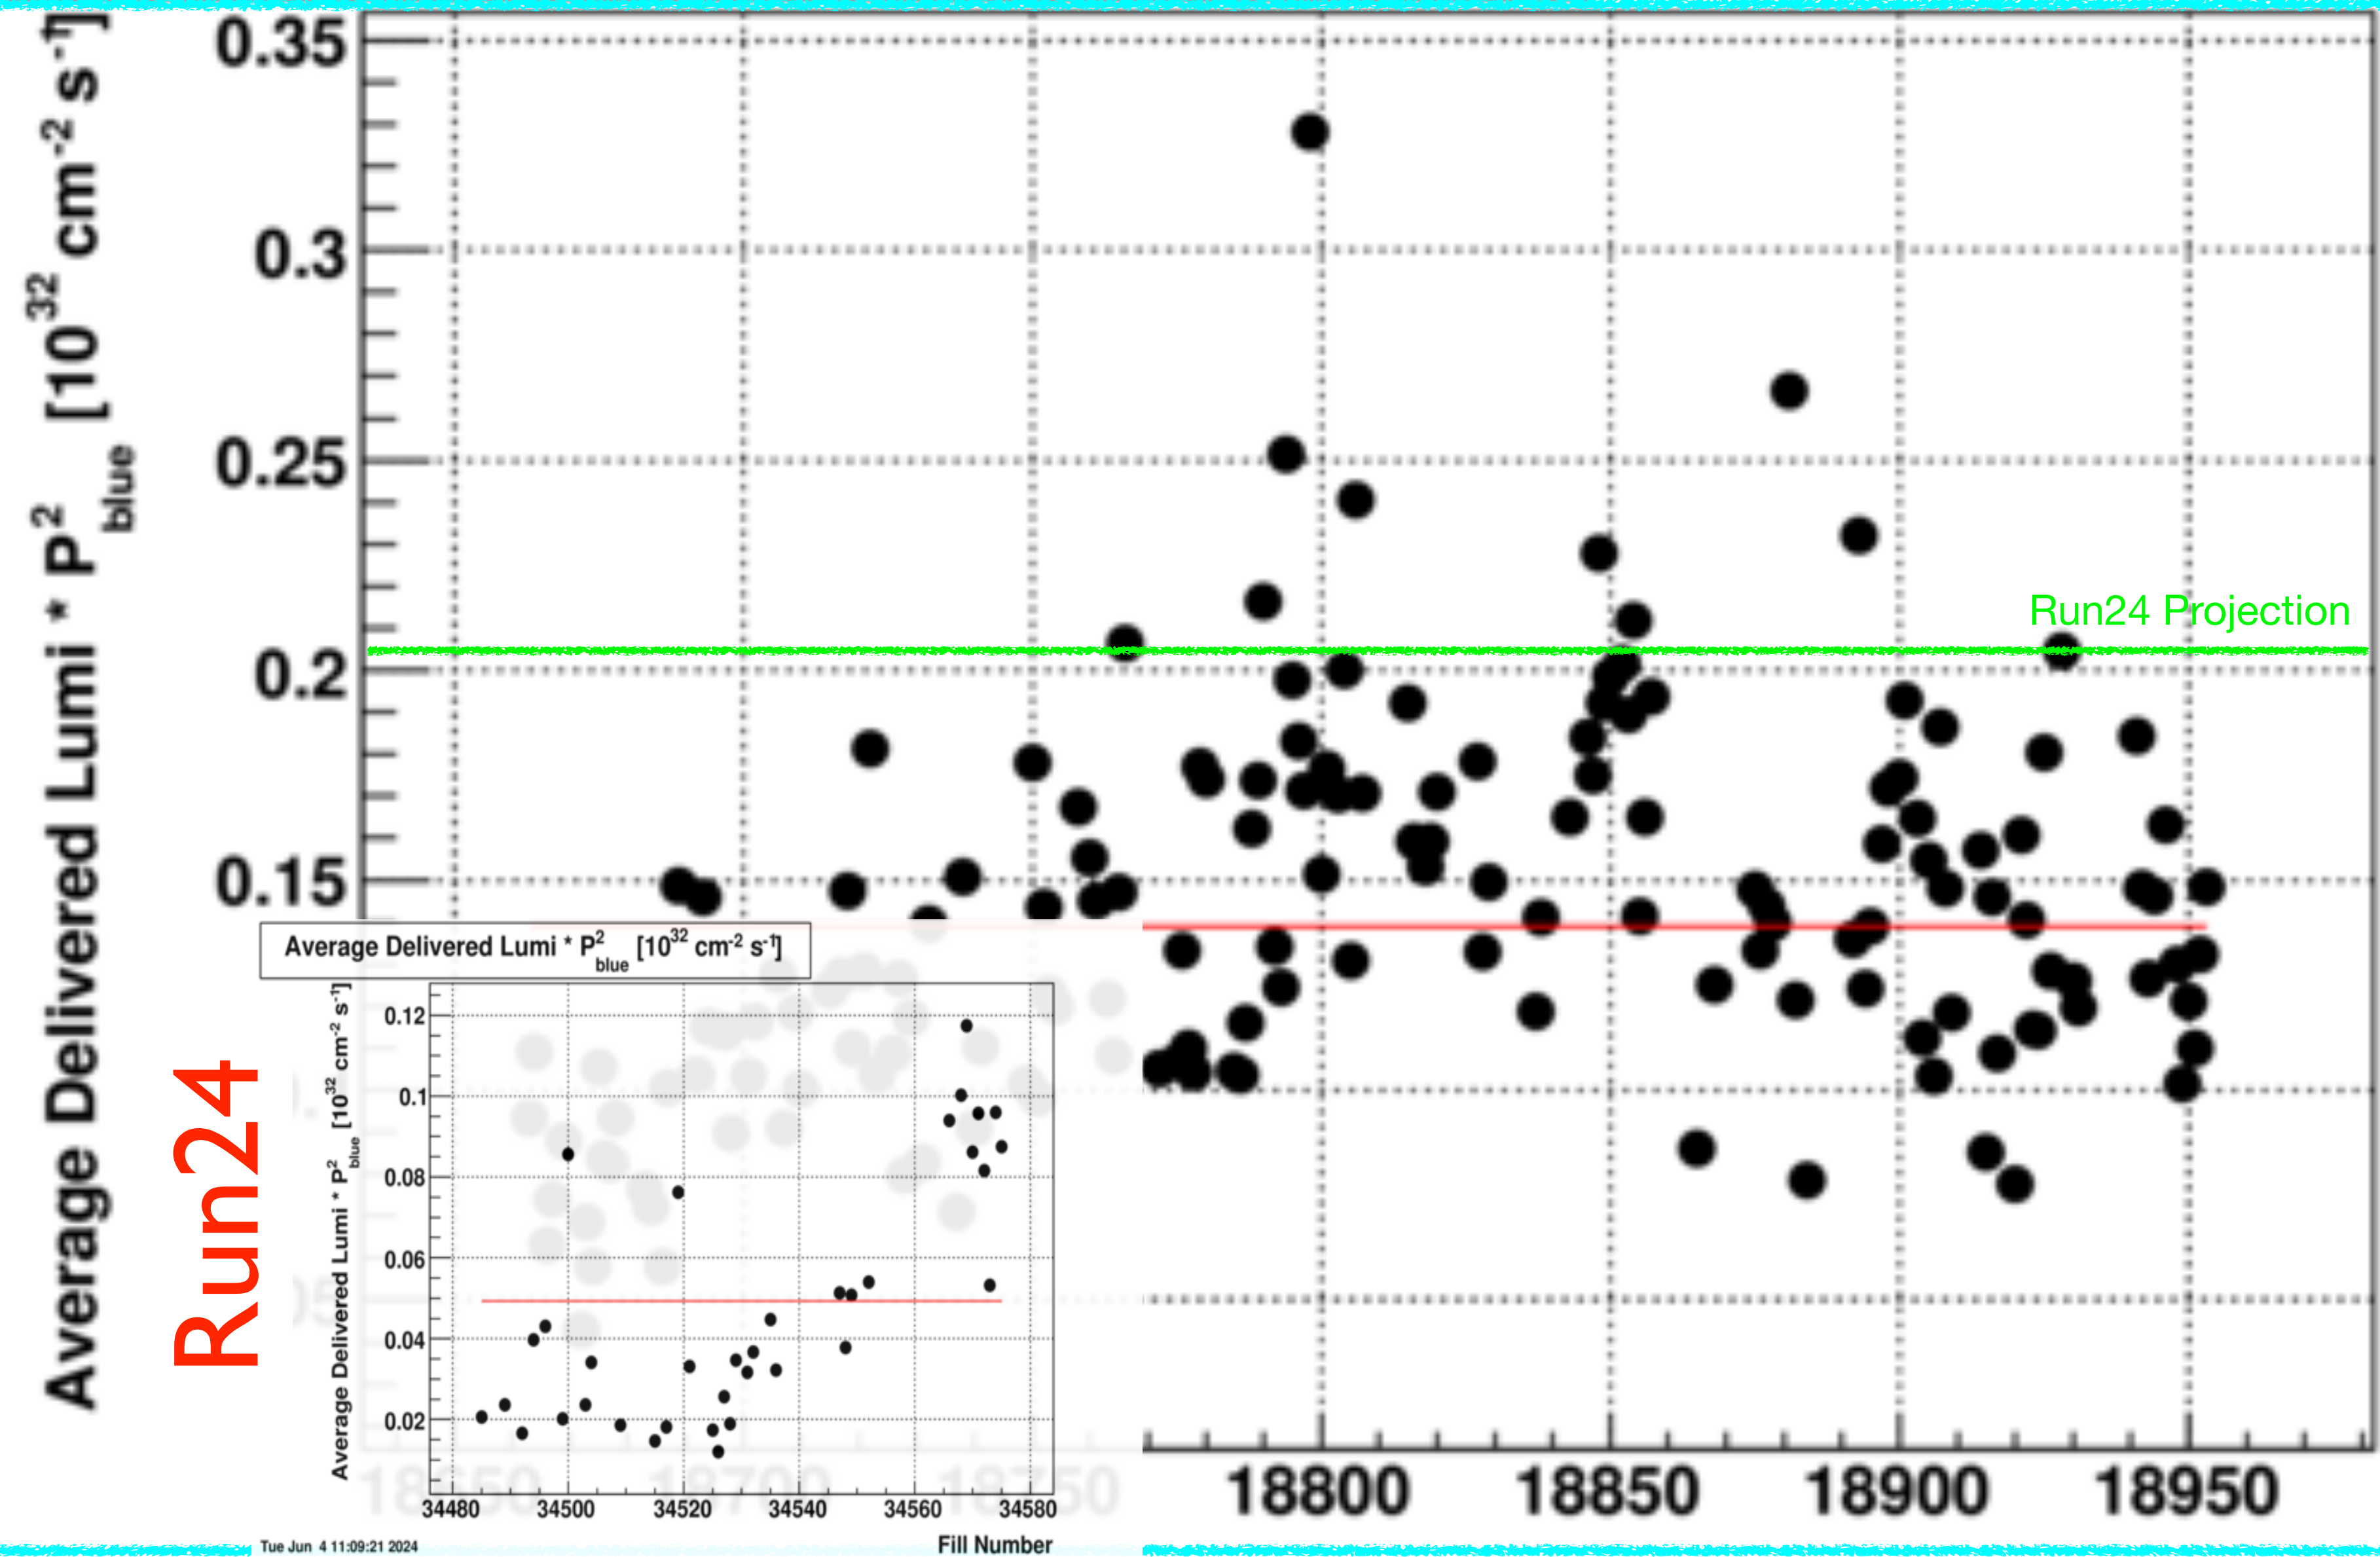

Average Delivered Luminosity [$10^{32} \text{ cm}^{-2} \text{ s}^{-1}$]

Tue Jun 4 11:09:21 2024

JP2

Tue Jun 4 11:02:32 2024

Average Delivered Lumi * P_{blue}^2 [$10^{32} \text{ cm}^{-2} \text{ s}^{-1}$]

Tue Jun 4 11:09:21 2024

JP2

Tue Jun 4 11:02:32 2024

Average Delivered Lumi [$10^{32} \text{ cm}^{-2} \text{ s}^{-1}$]

Run15

Run24

Tue Jun 4 11:09:21 2024

Tue Apr 28 06:36:28 2015

Fill Number

Average Delivered Lumi * P_{blue}² [10³² cm⁻² s⁻¹]

Run 15

Run24

Tue Apr 28 06:36:28 2015

Fill Number