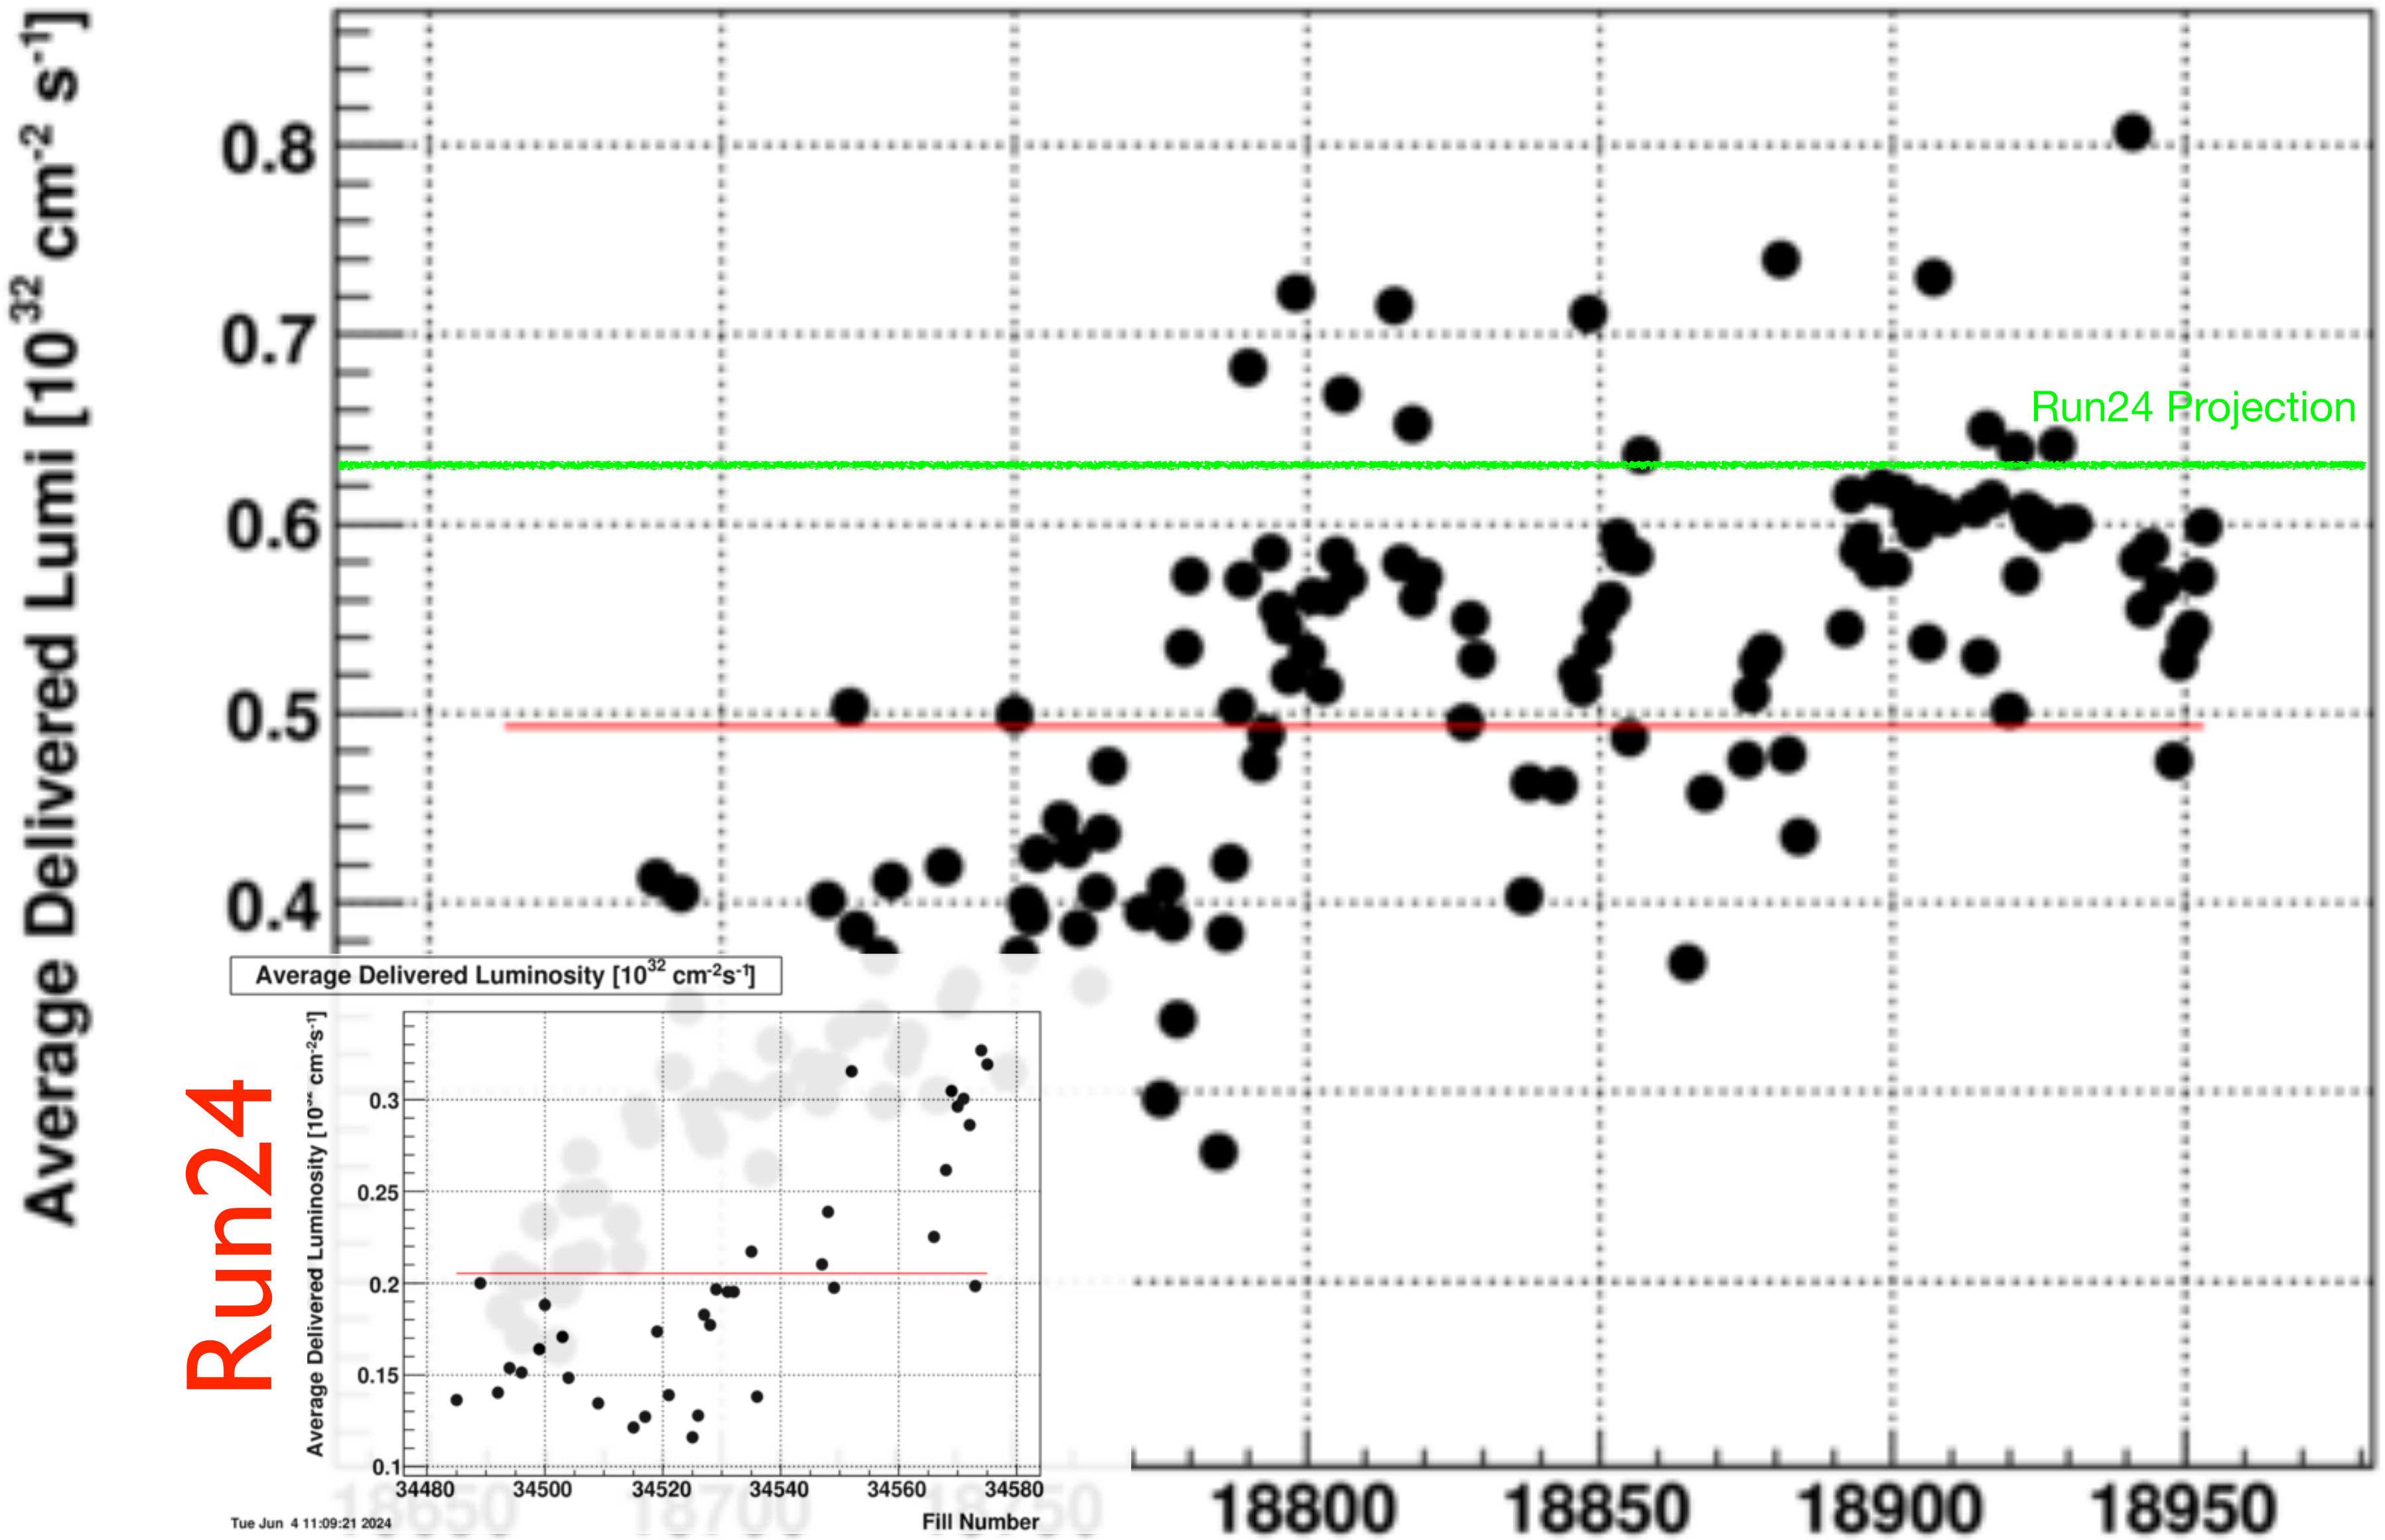

Average Delivered Luminosity [$10^{32} \text{ cm}^{-2} \text{ s}^{-1}$]

Tue Jun 4 11:09:21 2024

JP2

Tue Jun 4 11:02:32 2024

Average Delivered Lumi * P_{blue}^2 [$10^{32} \text{ cm}^{-2} \text{ s}^{-1}$]

Tue Jun 4 11:09:21 2024

JP2

Tue Jun 4 11:02:32 2024

Average Delivered Lumi [$10^{32} \text{ cm}^{-2} \text{ s}^{-1}$]

Run15

Run24

Tue Jun 4 11:09:21 2024

Tue Apr 28 06:36:28 2015

Fill Number

Average Delivered Lumi * P_{blue}² [10³² cm⁻² s⁻¹]

Run 15

Run24

Tue Apr 28 06:36:28 2015

Fill Number