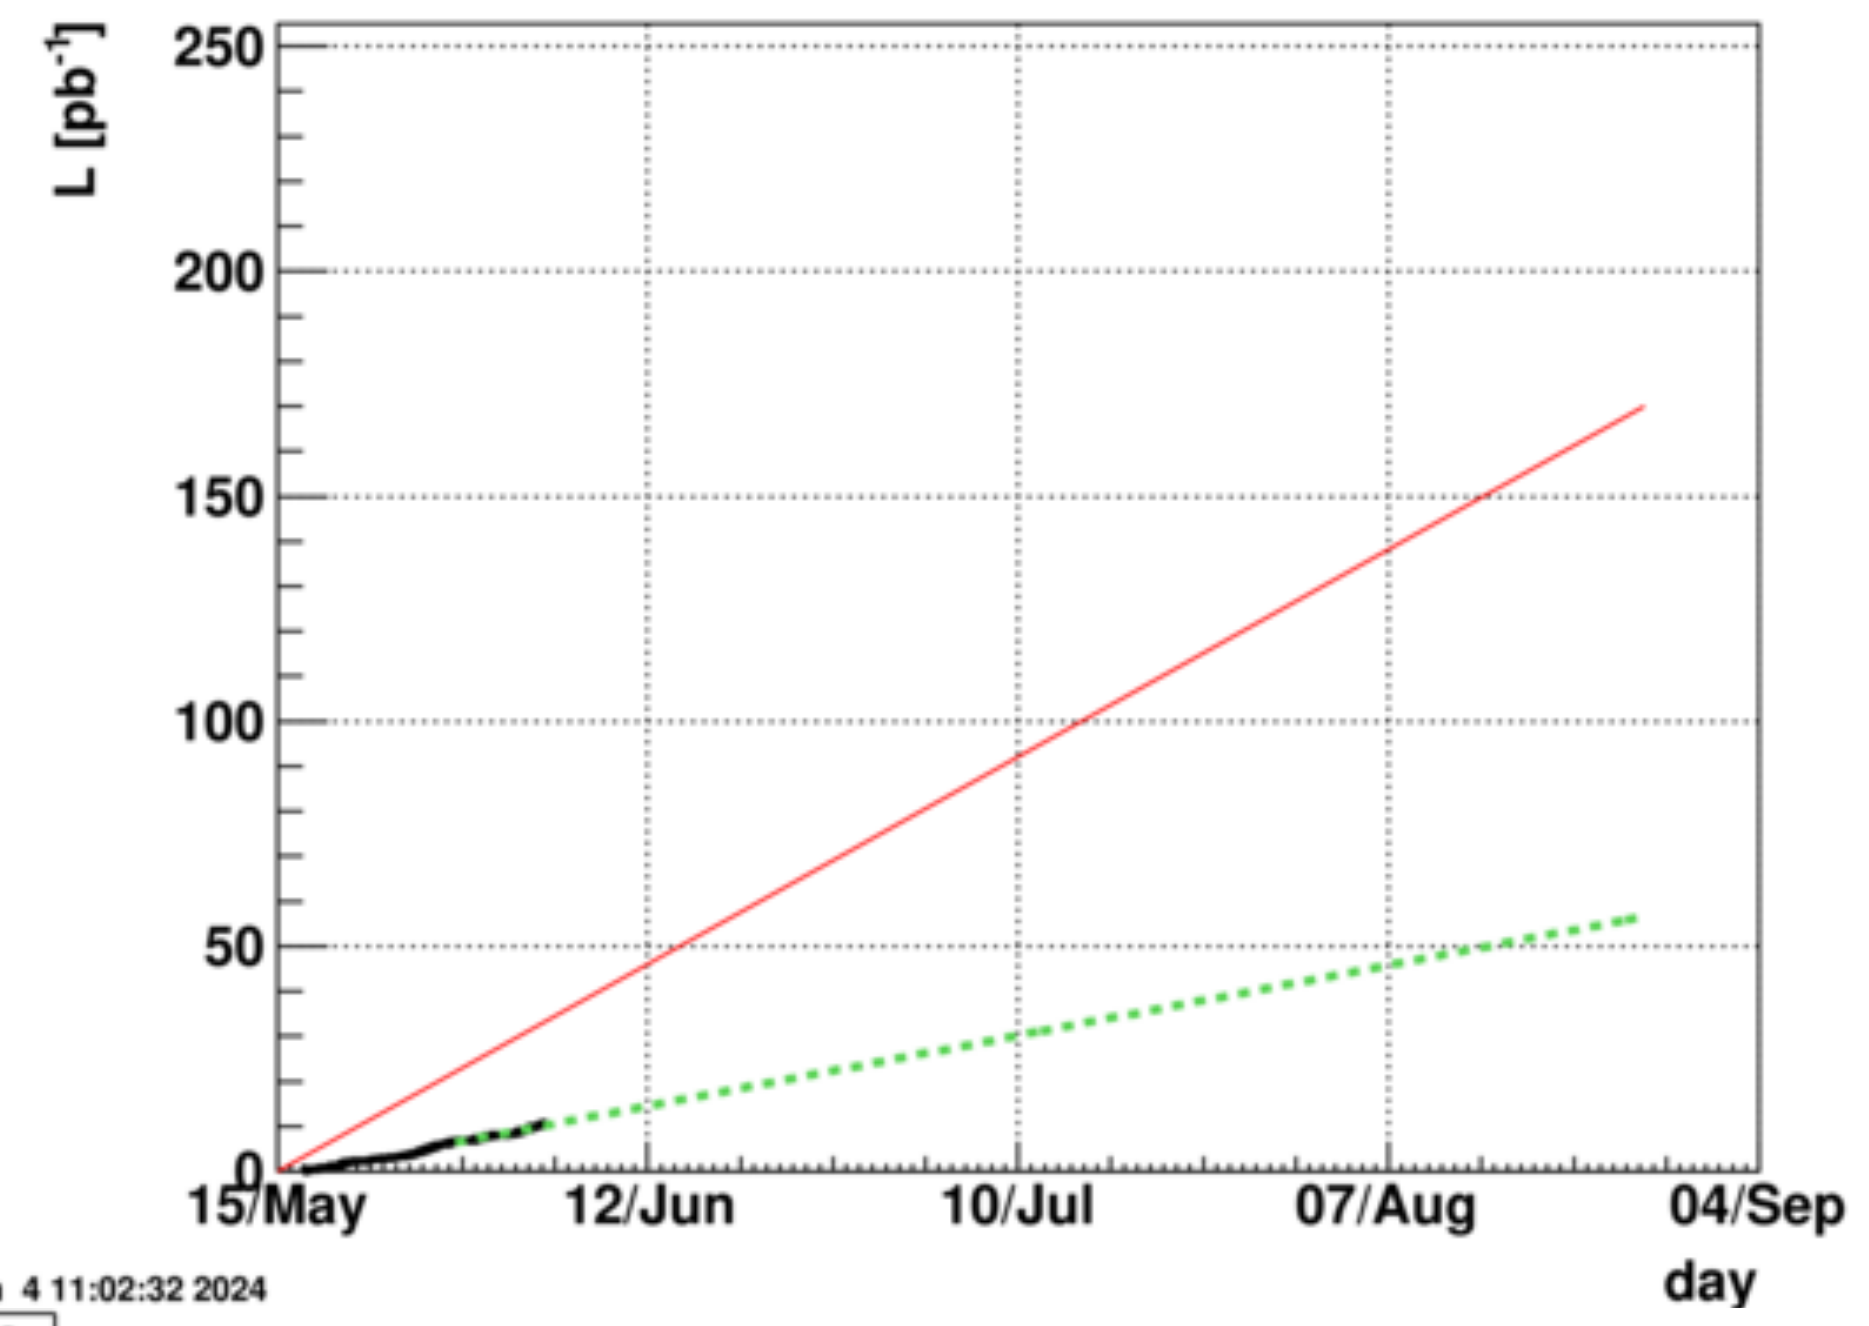

Average Delivered Luminosity [$10^{32} \text{ cm}^{-2} \text{ s}^{-1}$]

Tue Jun 4 11:09:21 2024

JP2

Tue Jun 4 11:02:32 2024

Average Delivered Lumi * P_{blue}^2 [$10^{32} \text{ cm}^{-2} \text{ s}^{-1}$]

Tue Jun 4 11:09:21 2024

JP2

Tue Jun 4 11:02:32 2024

Average Delivered Lumi [$10^{32} \text{ cm}^{-2} \text{ s}^{-1}$]

Run15

Run24

Tue Jun 4 11:09:21 2024

Tue Apr 28 06:36:28 2015

Fill Number

Average Delivered Lumi * P_{blue}² [10³² cm⁻² s⁻¹]

Run 15

Run24

Tue Apr 28 06:36:28 2015

Fill Number