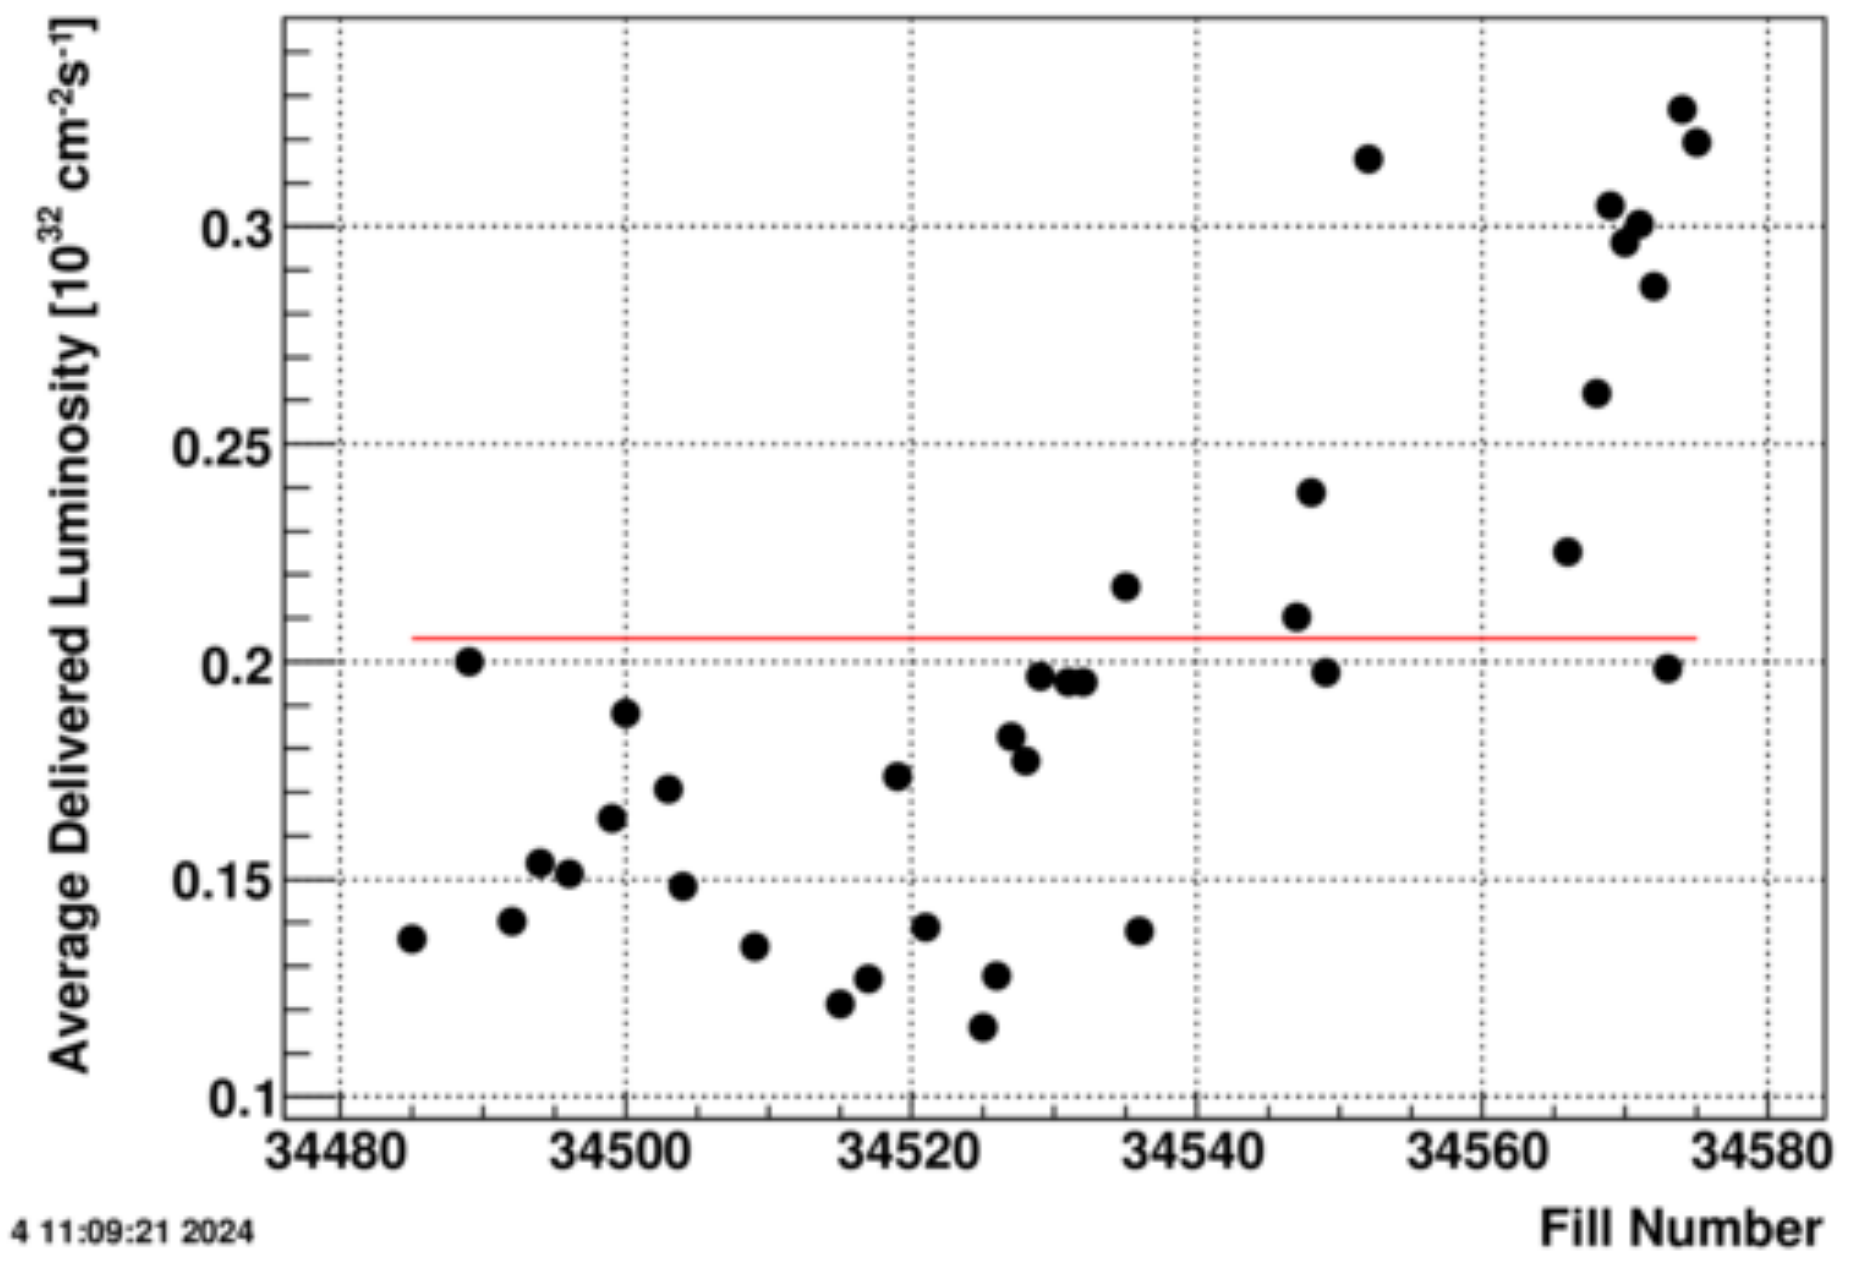

Average Delivered Luminosity [$10^{32} \text{ cm}^{-2} \text{ s}^{-1}$]

Tue Jun 4 11:09:21 2024

JP2

Tue Jun 4 11:02:32 2024

Average Delivered Lumi * P_{blue}^2 [$10^{32} \text{ cm}^{-2} \text{ s}^{-1}$]

Tue Jun 4 11:09:21 2024

JP2

Tue Jun 4 11:02:32 2024

Average Delivered Lumi [$10^{32} \text{ cm}^{-2} \text{ s}^{-1}$]

Run15

Run24

Tue Jun 4 11:09:21 2024

Tue Apr 28 06:36:28 2015

Fill Number

Average Delivered Lumi * P_{blue}² [10³² cm⁻² s⁻¹]

Run 15

Run24

Tue Apr 28 06:36:28 2015

Fill Number