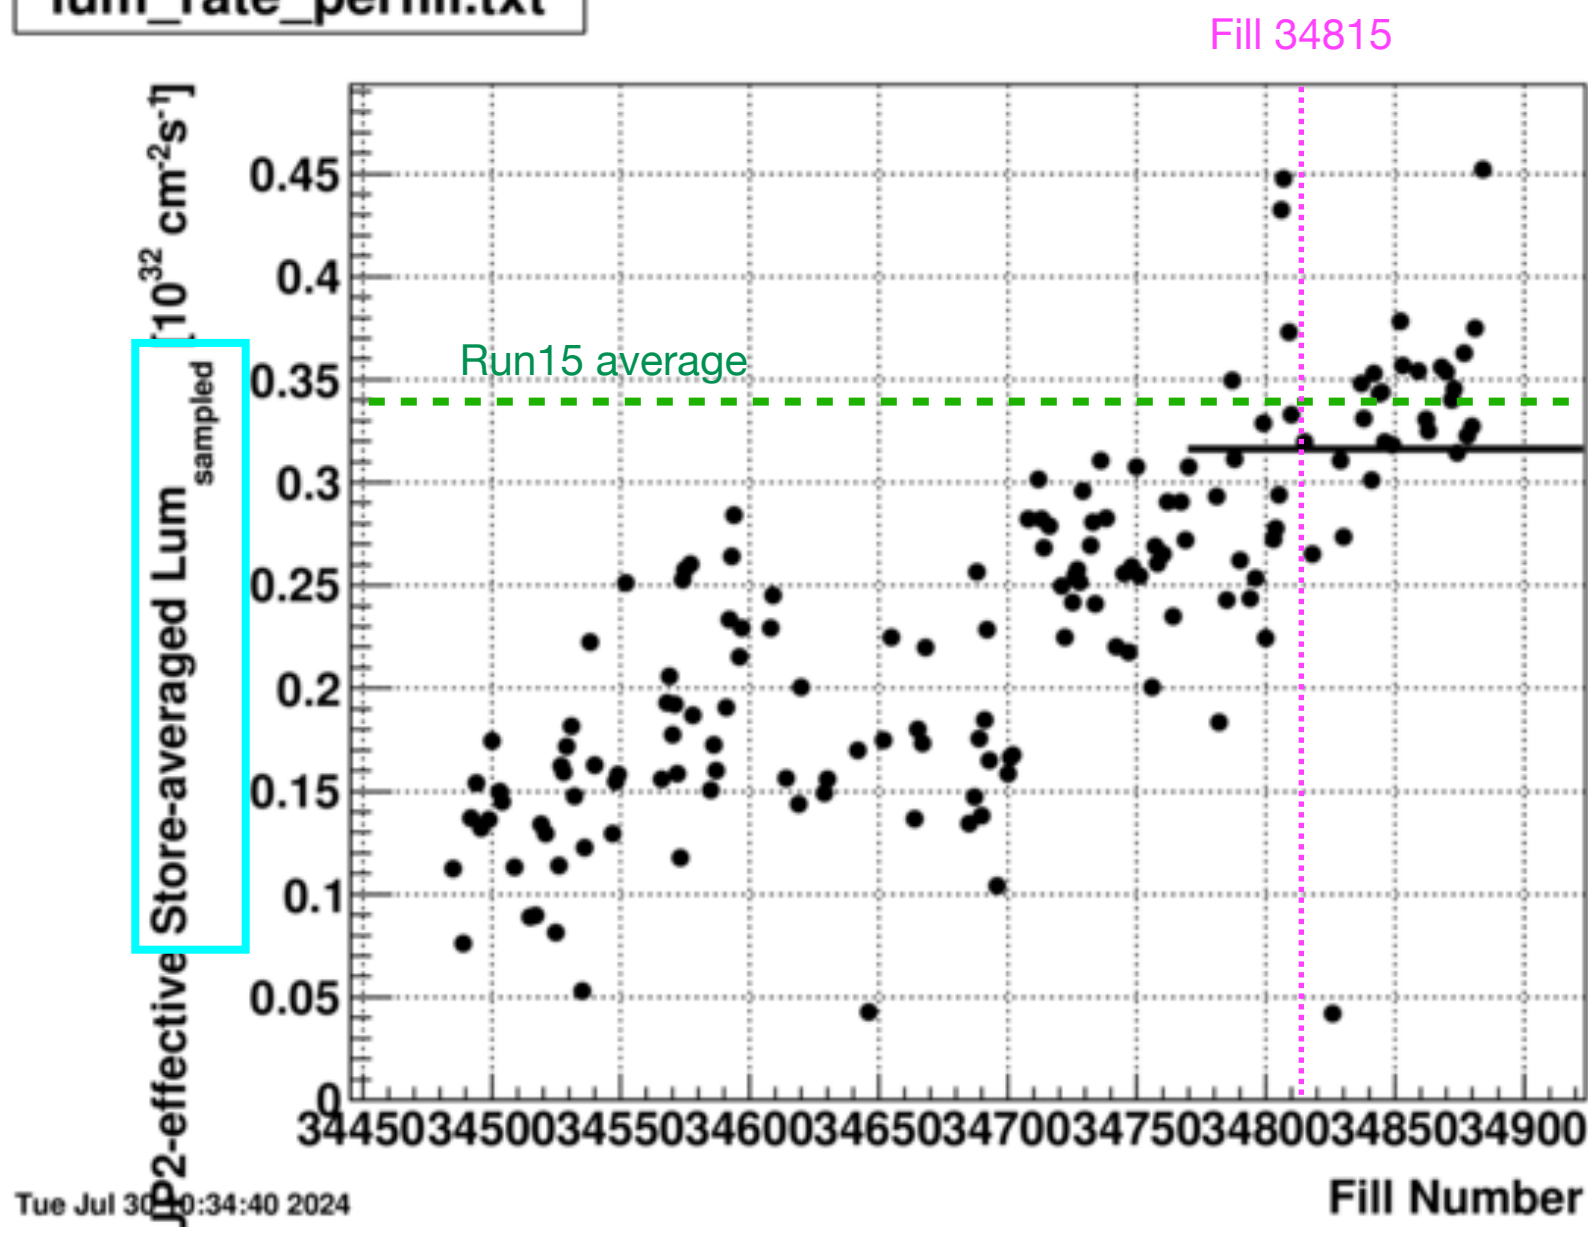

JP2-effective

lum_rate_perfill.txt

Minutes lost before first run