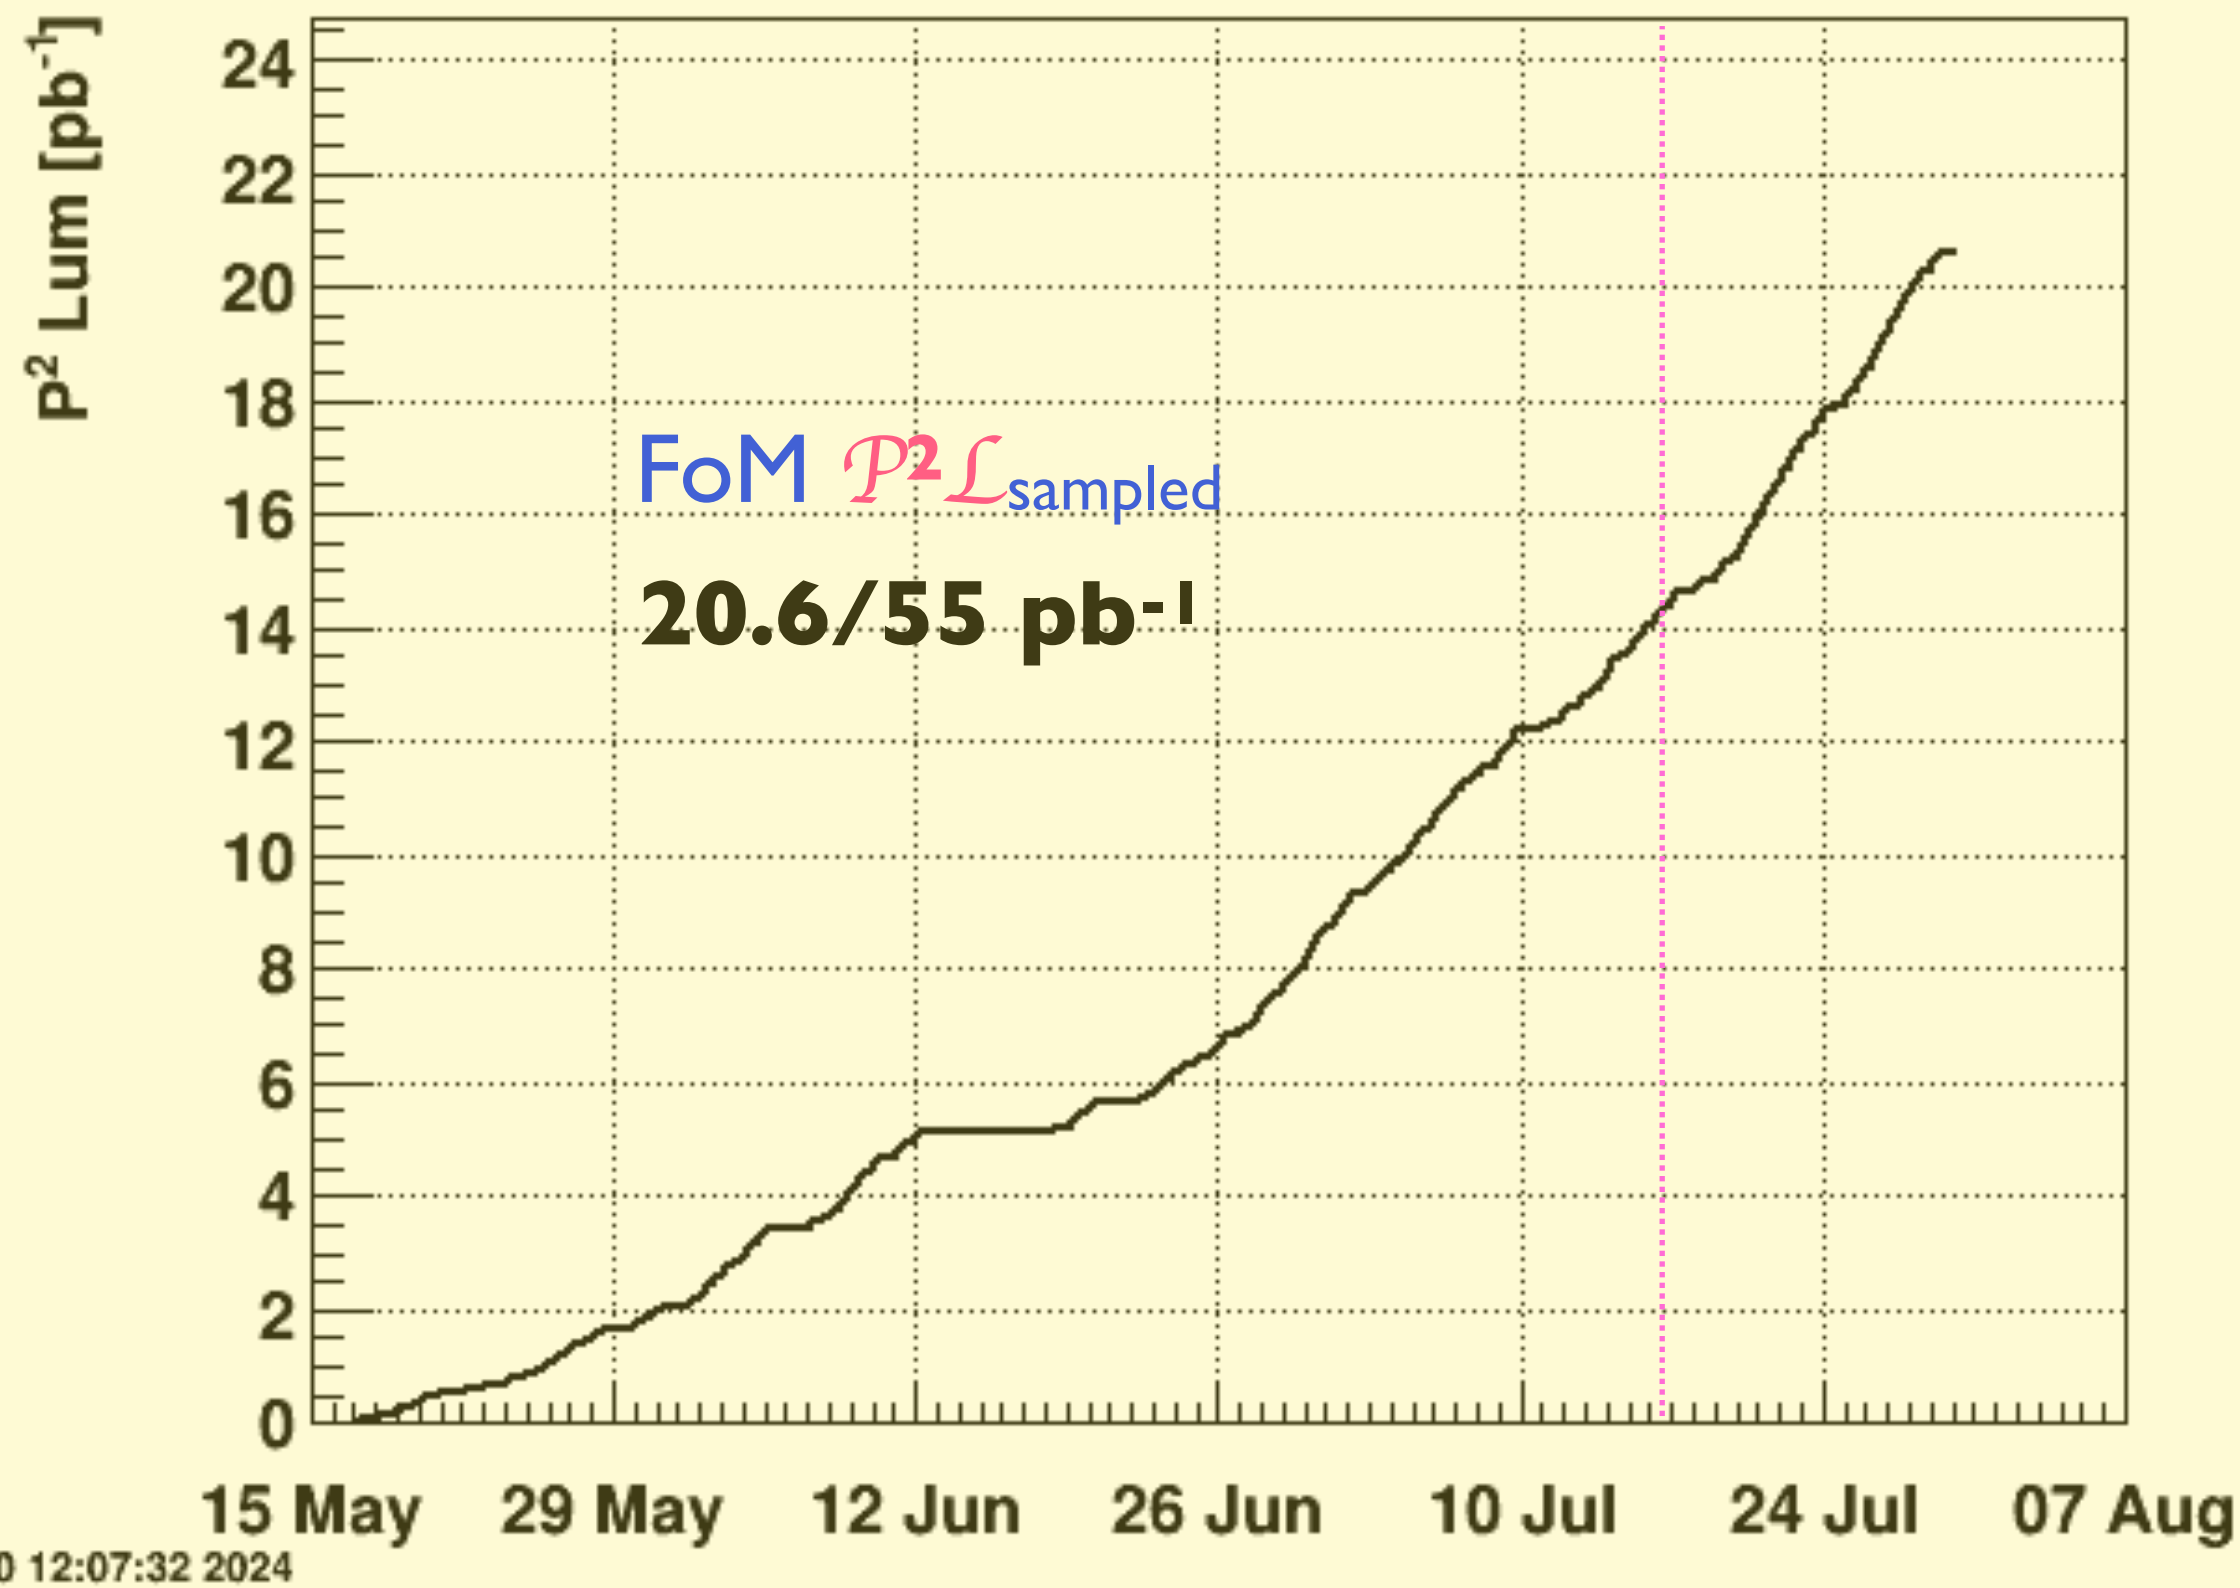

JP2-effective

lum_rate_perfill.txt

Minutes lost before first run