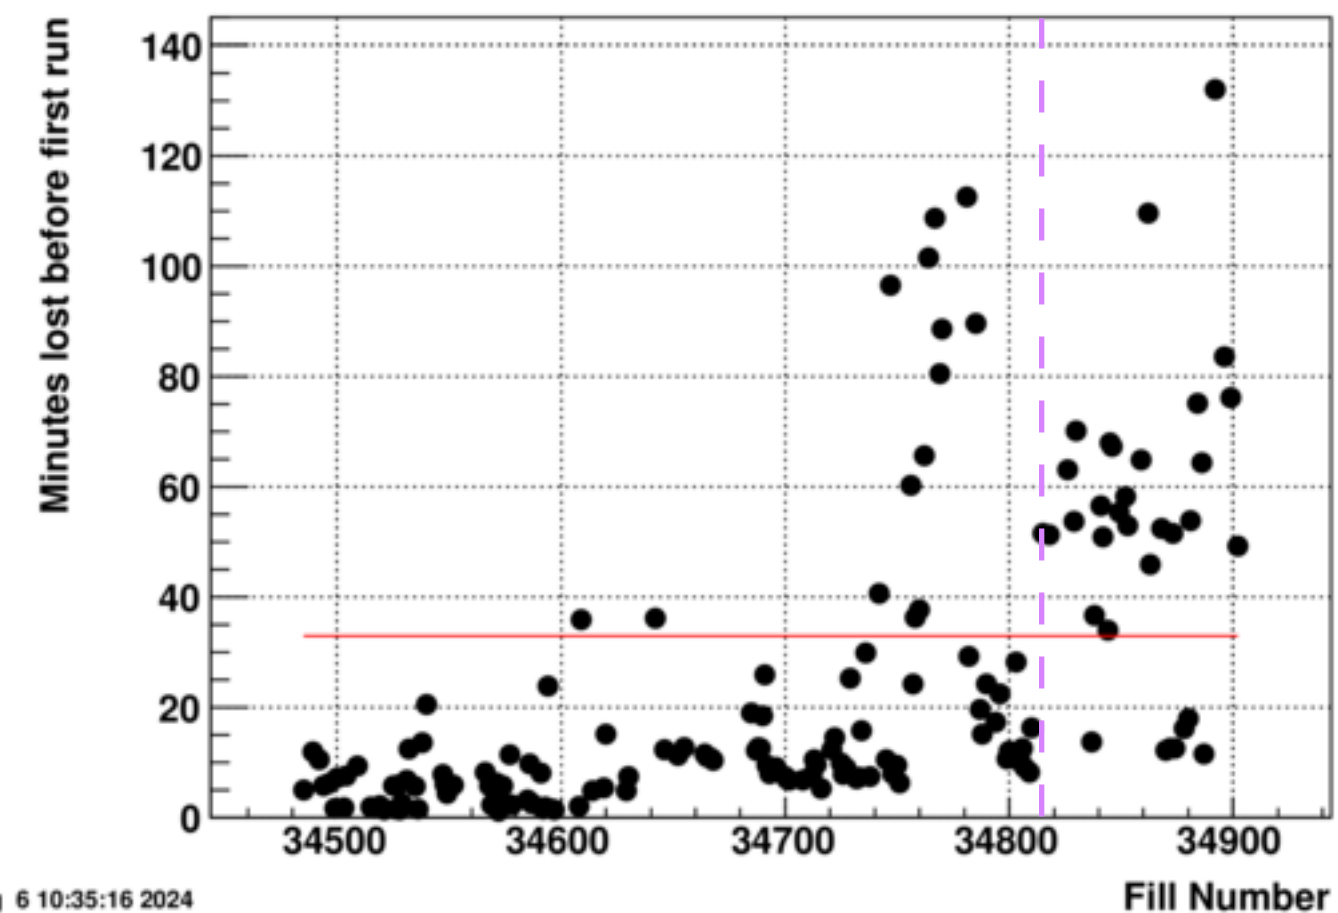

JP2-effective

Tue Aug 6 10:12:05 2024

JP2-effective

Tue Aug 6 10:12:06 2024

events\_perday.txt

Tue Aug 6 10:28:29 2024

Minutes lost before first run

Tue Aug 6 10:35:16 2024

- Fill 34815 (7/16) - 34912 (8/6) (56.5% Physics-on time) sPHENIX/STAR: 62.8 pb<sup>-1</sup>/49.0 pb<sup>-1</sup>= 1.28
- Fill 34884 (7/30) - 34912 (8/6) (52.9% Physics-on time) sPHENIX/STAR: 20.4 pb<sup>-1</sup>/14.0 pb<sup>-1</sup>= 1.45