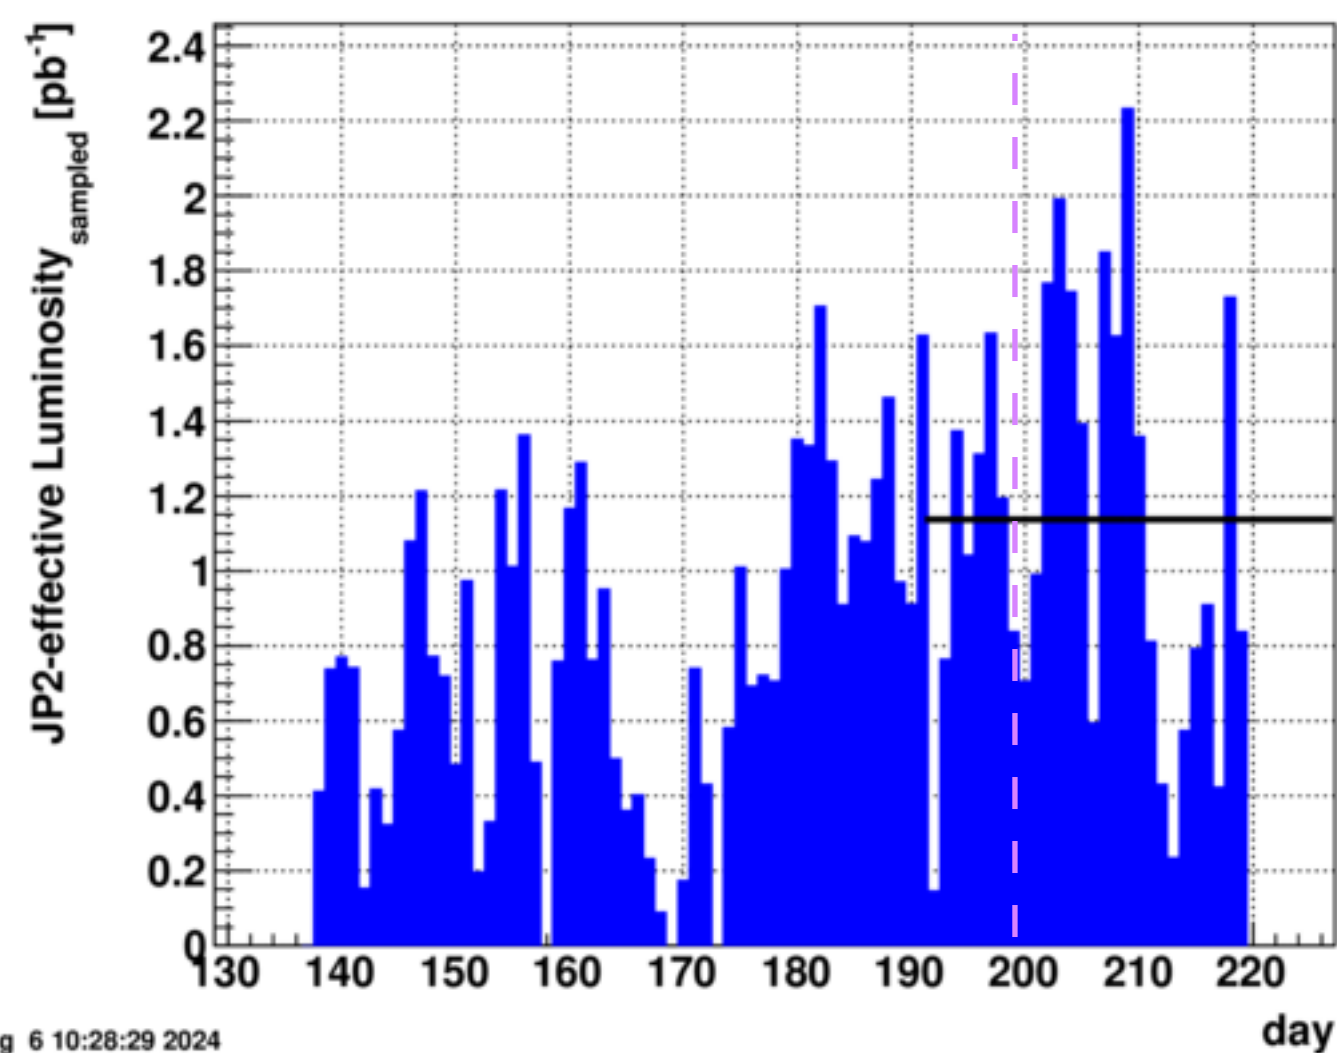

JP2-effective

Tue Aug 6 10:12:05 2024

JP2-effective

Tue Aug 6 10:12:06 2024

events\_perday.txt

Tue Aug 6 10:28:29 2024

Minutes lost before first run

Tue Aug 6 10:35:16 2024

- Fill 34815 (7/16) - 34912 (8/6) (56.5% Physics-on time) sPHENIX/STAR: 62.8 pb<sup>-1</sup>/49.0 pb<sup>-1</sup>= 1.28
- Fill 34884 (7/30) - 34912 (8/6) (52.9% Physics-on time) sPHENIX/STAR: 20.4 pb<sup>-1</sup>/14.0 pb<sup>-1</sup>= 1.45