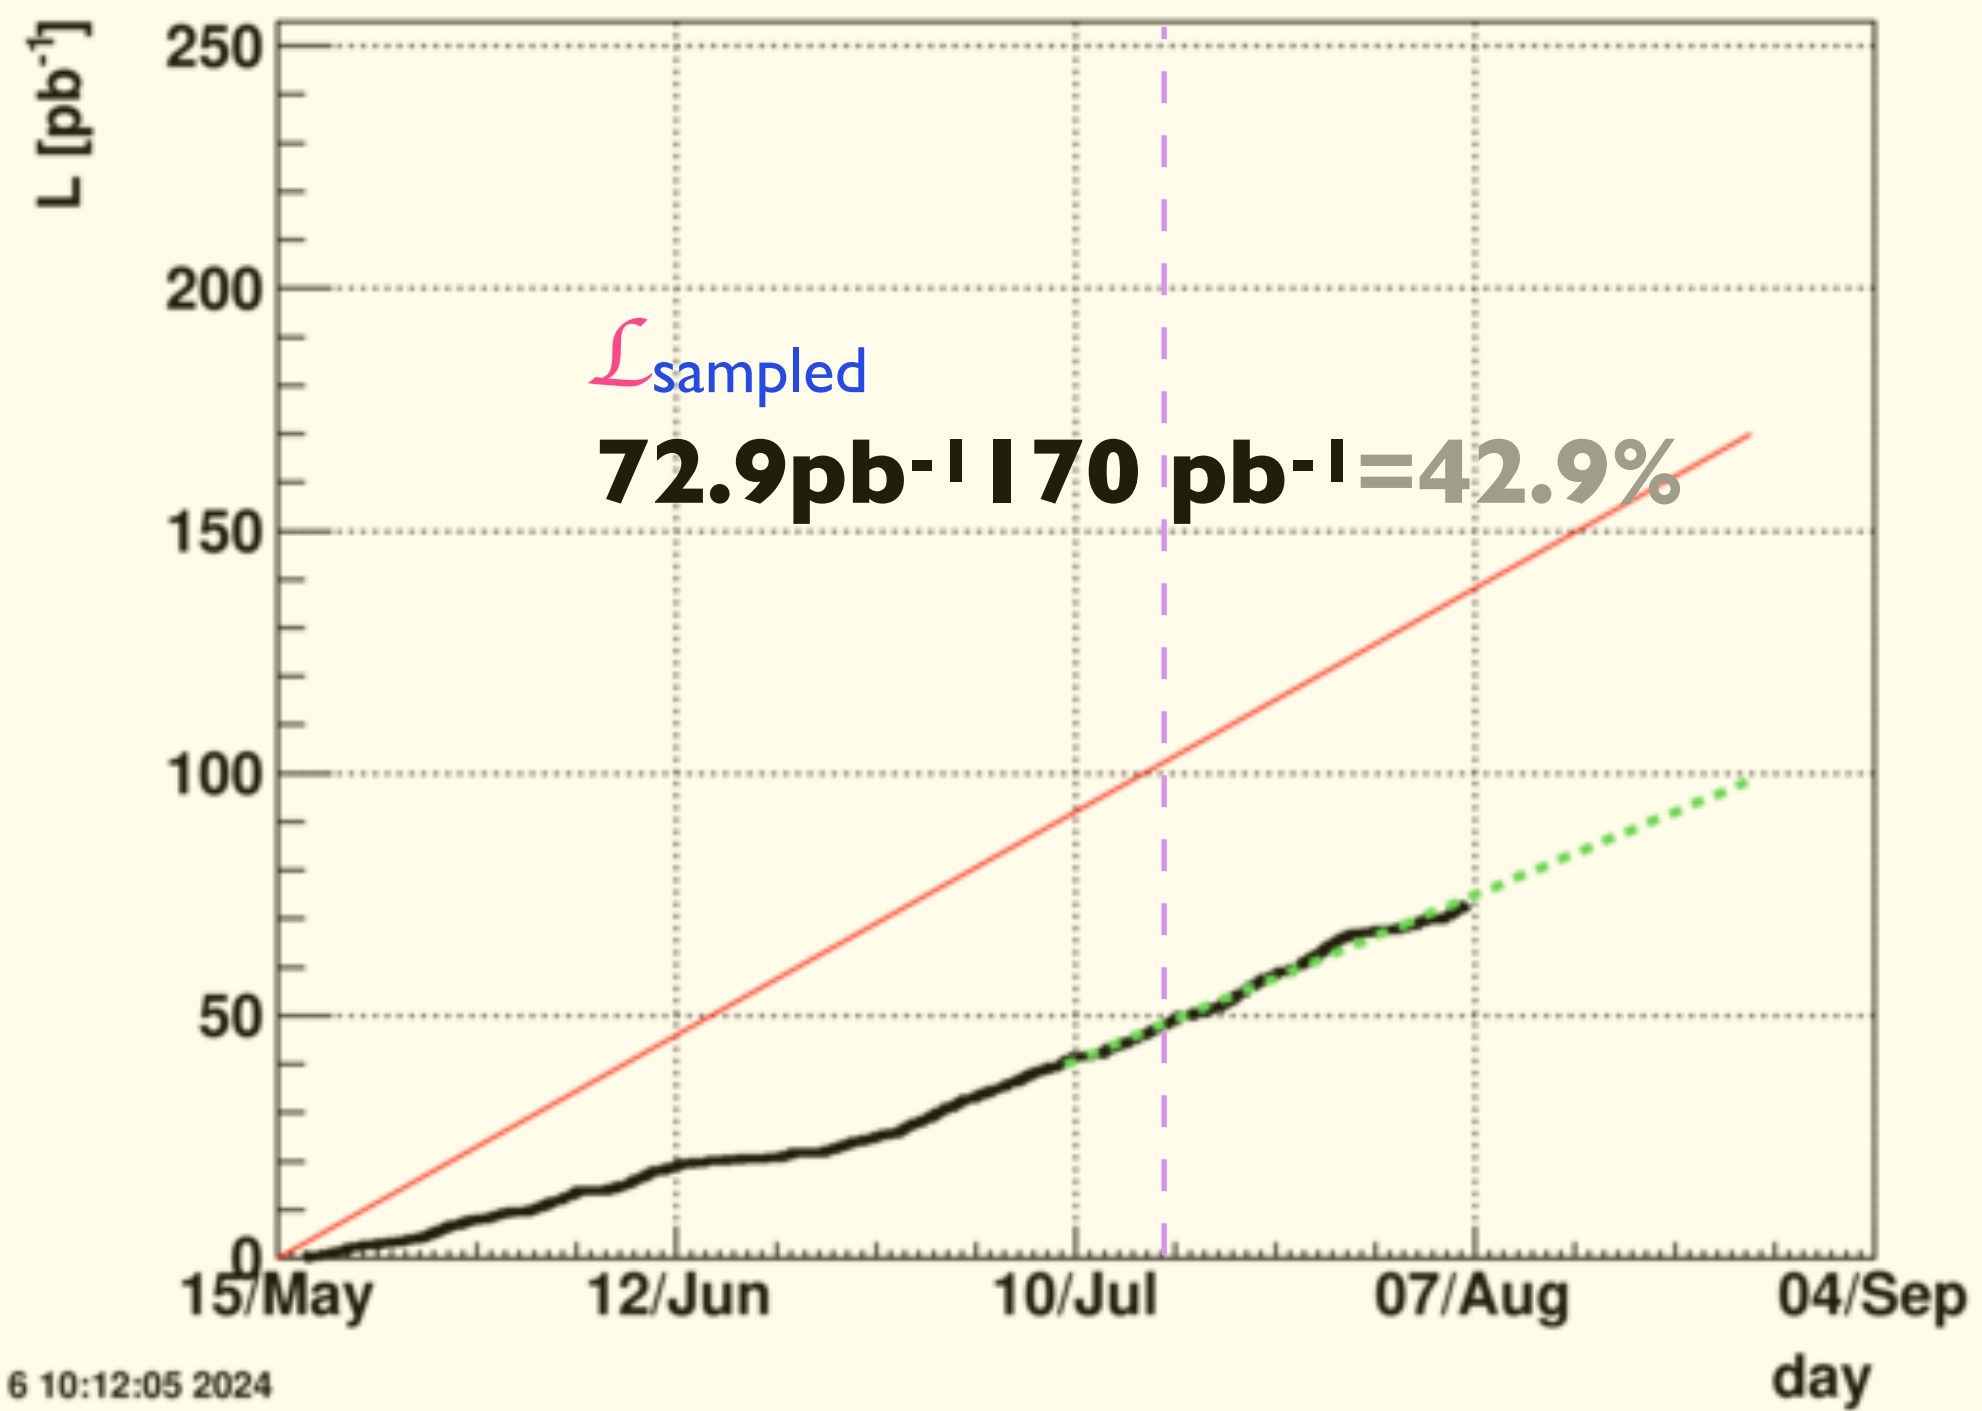

JP2-effective

Tue Aug 6 10:12:05 2024

JP2-effective

Tue Aug 6 10:12:06 2024

events\_perday.txt

Tue Aug 6 10:28:29 2024

Minutes lost before first run

Tue Aug 6 10:35:16 2024

- Fill 34815 (7/16) - 34912 (8/6) (56.5% Physics-on time) sPHENIX/STAR: 62.8 pb<sup>-1</sup>/49.0 pb<sup>-1</sup>= 1.28
- Fill 34884 (7/30) - 34912 (8/6) (52.9% Physics-on time) sPHENIX/STAR: 20.4 pb<sup>-1</sup>/14.0 pb<sup>-1</sup>= 1.45