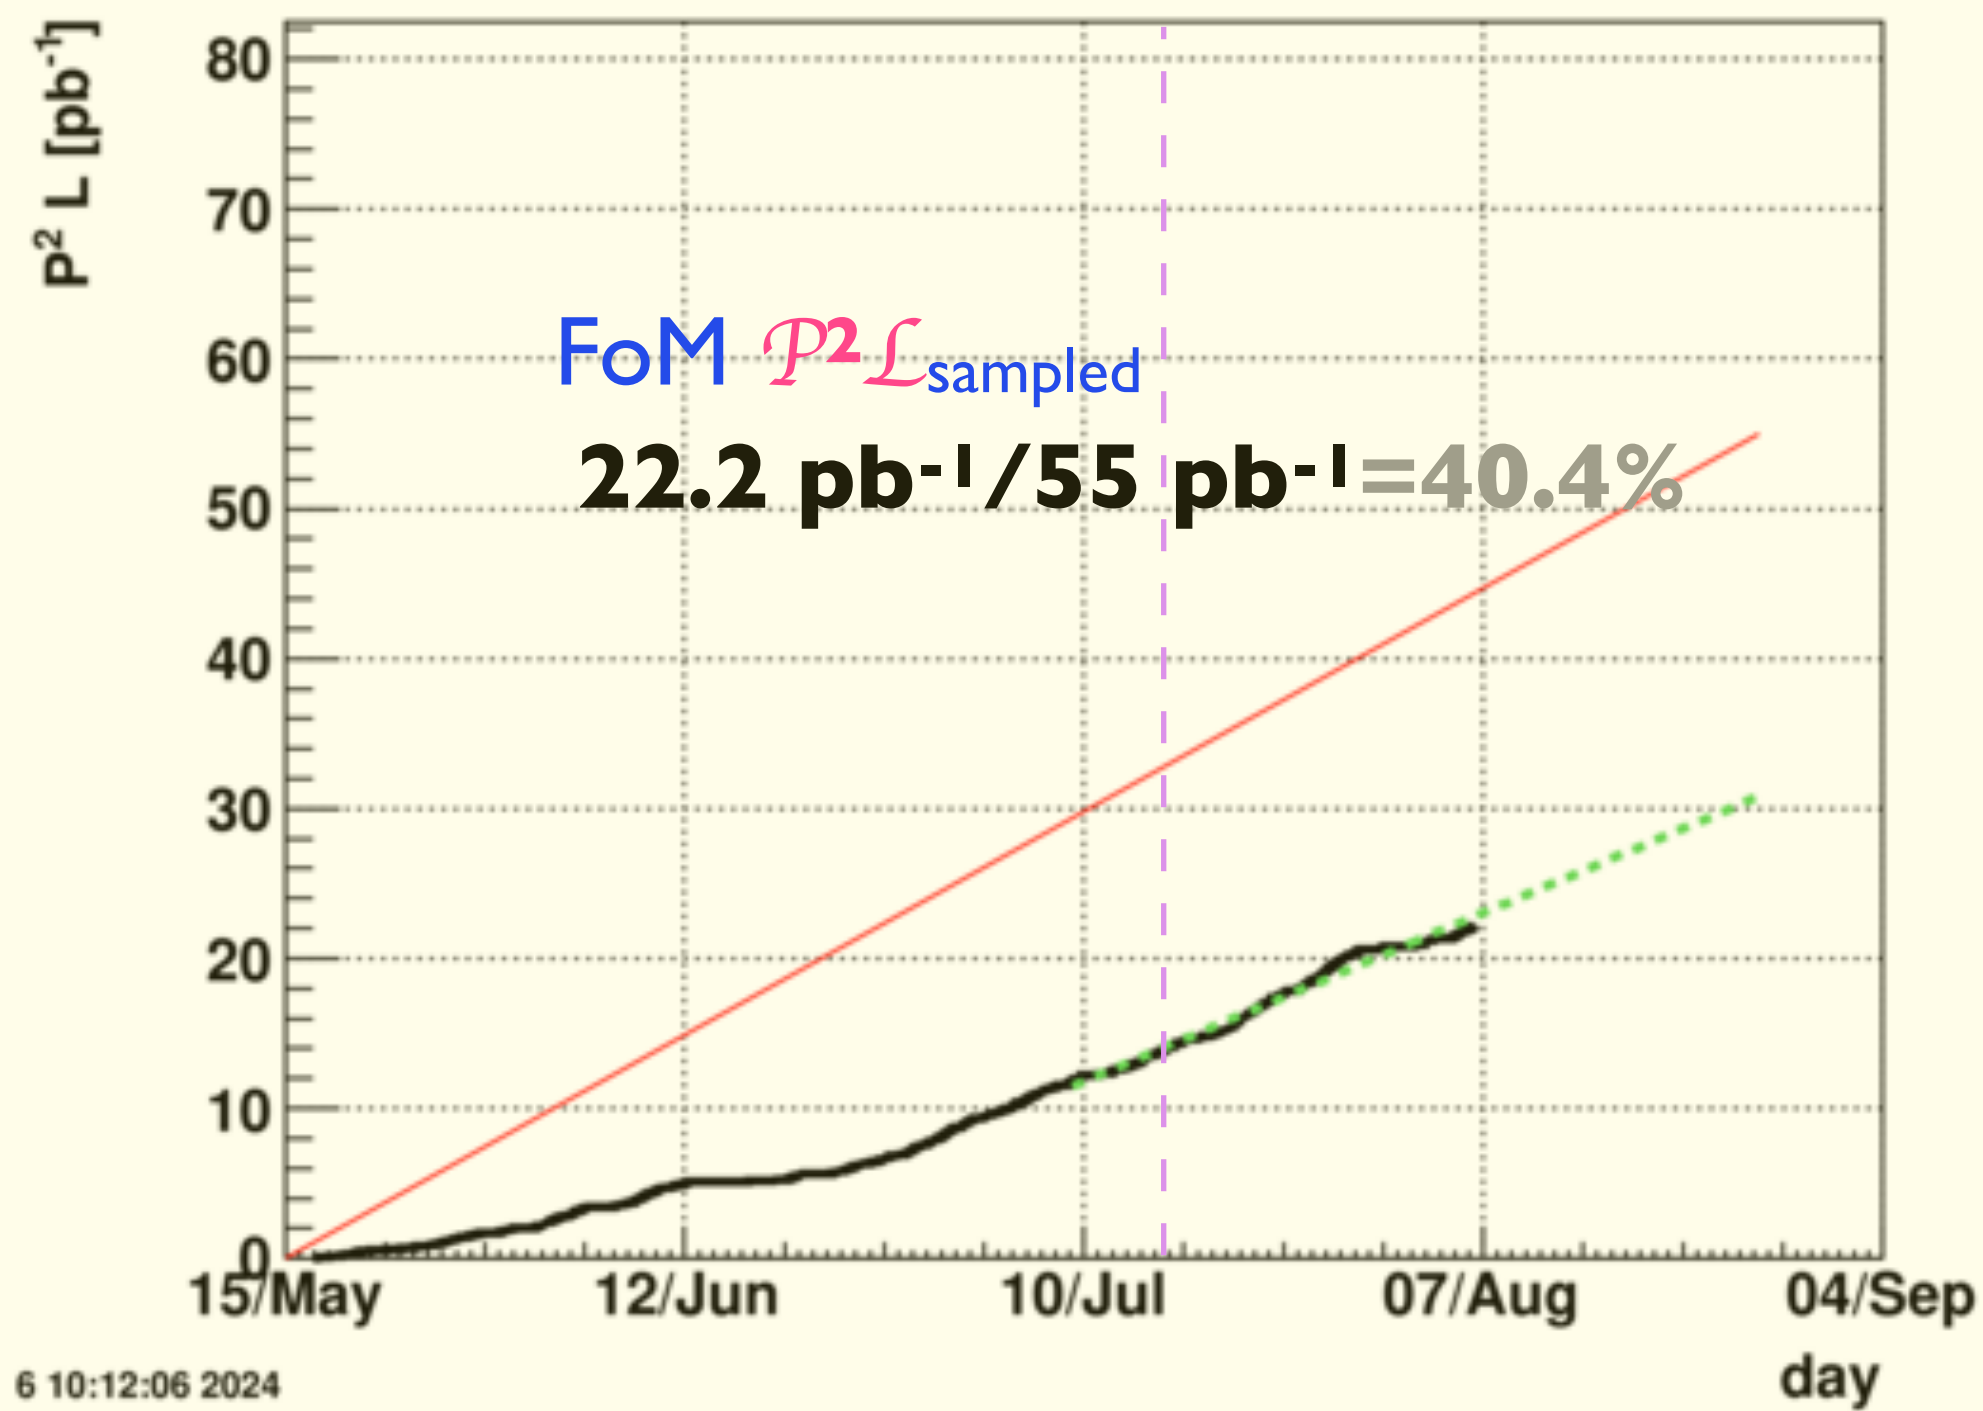

JP2-effective

Tue Aug 6 10:12:05 2024

JP2-effective

Tue Aug 6 10:12:06 2024

events\_perday.txt

Tue Aug 6 10:28:29 2024

Minutes lost before first run

Tue Aug 6 10:35:16 2024

- Fill 34815 (7/16) - 34912 (8/6) (56.5% Physics-on time) sPHENIX/STAR: 62.8 pb<sup>-1</sup>/49.0 pb<sup>-1</sup>= 1.28
- Fill 34884 (7/30) - 34912 (8/6) (52.9% Physics-on time) sPHENIX/STAR: 20.4 pb<sup>-1</sup>/14.0 pb<sup>-1</sup>= 1.45