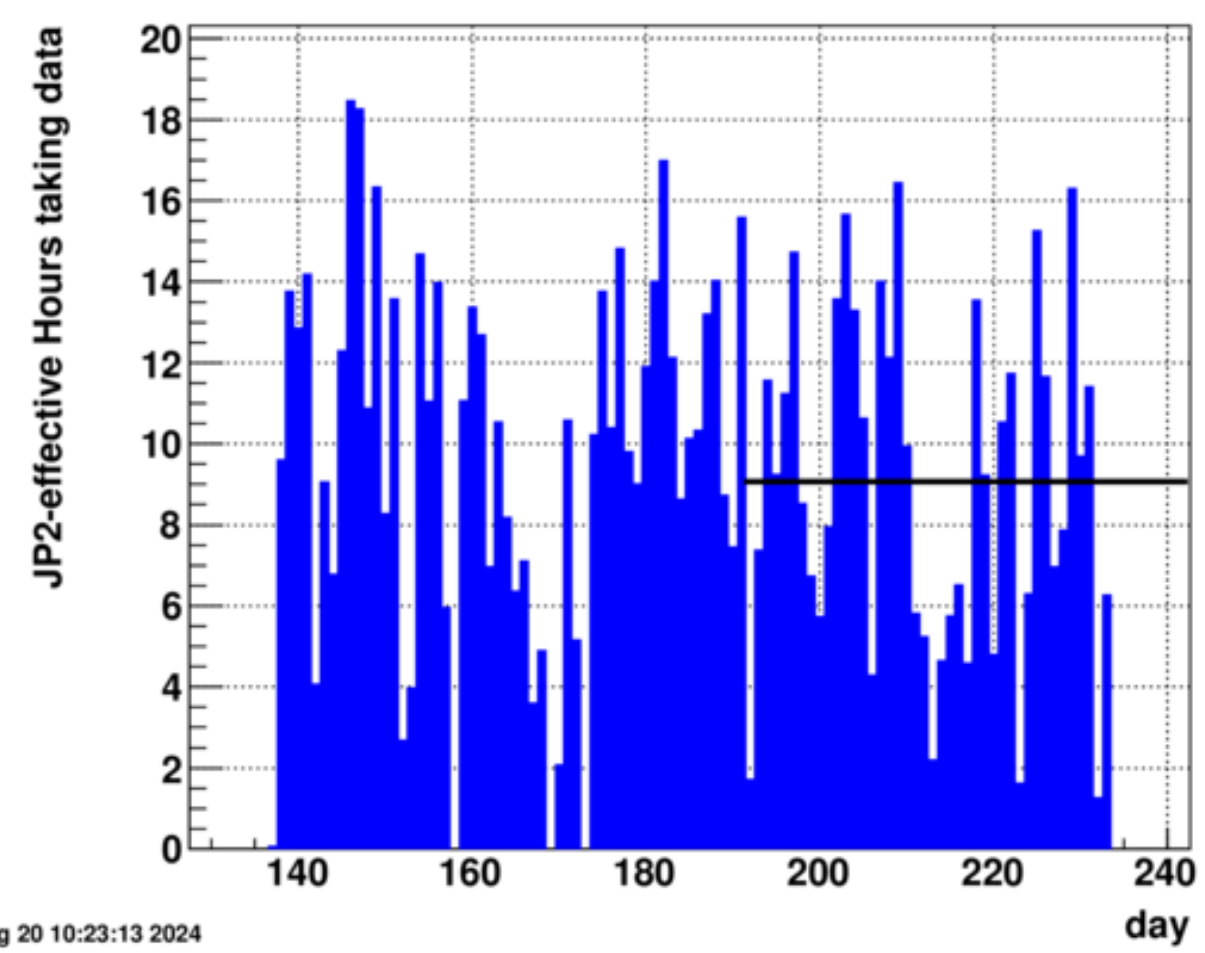

JP2-effective

Tue Aug 20 10:11:04 2024

events_perday.txt

Tue Aug 20 10:23:13 2024

hours_perday.txt

Tue Aug 20 10:23:13 2024

Run24

Run15