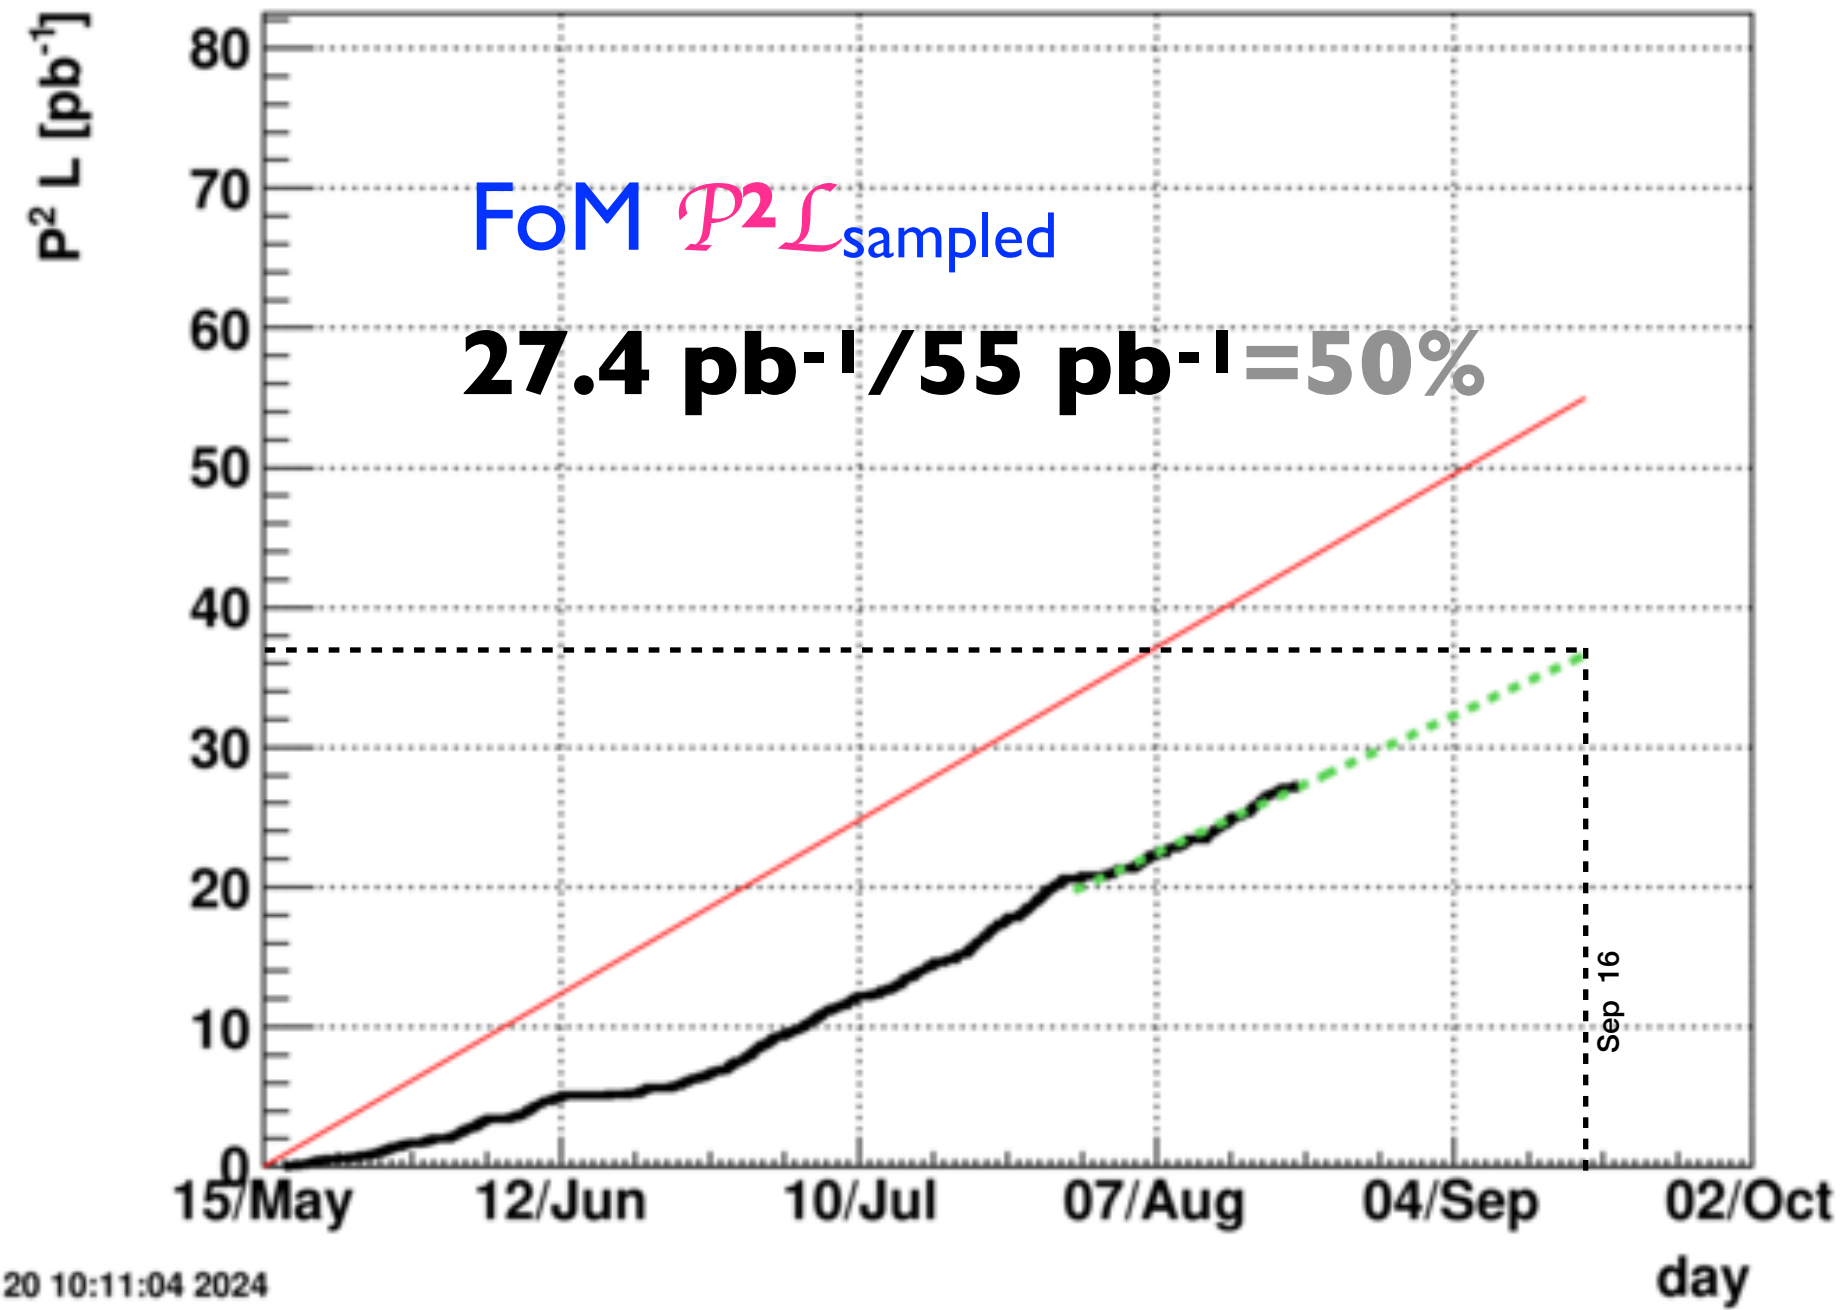

JP2-effective

Tue Aug 20 10:11:04 2024

events_perday.txt

Tue Aug 20 10:23:13 2024

hours_perday.txt

Tue Aug 20 10:23:13 2024

Run24

Run15