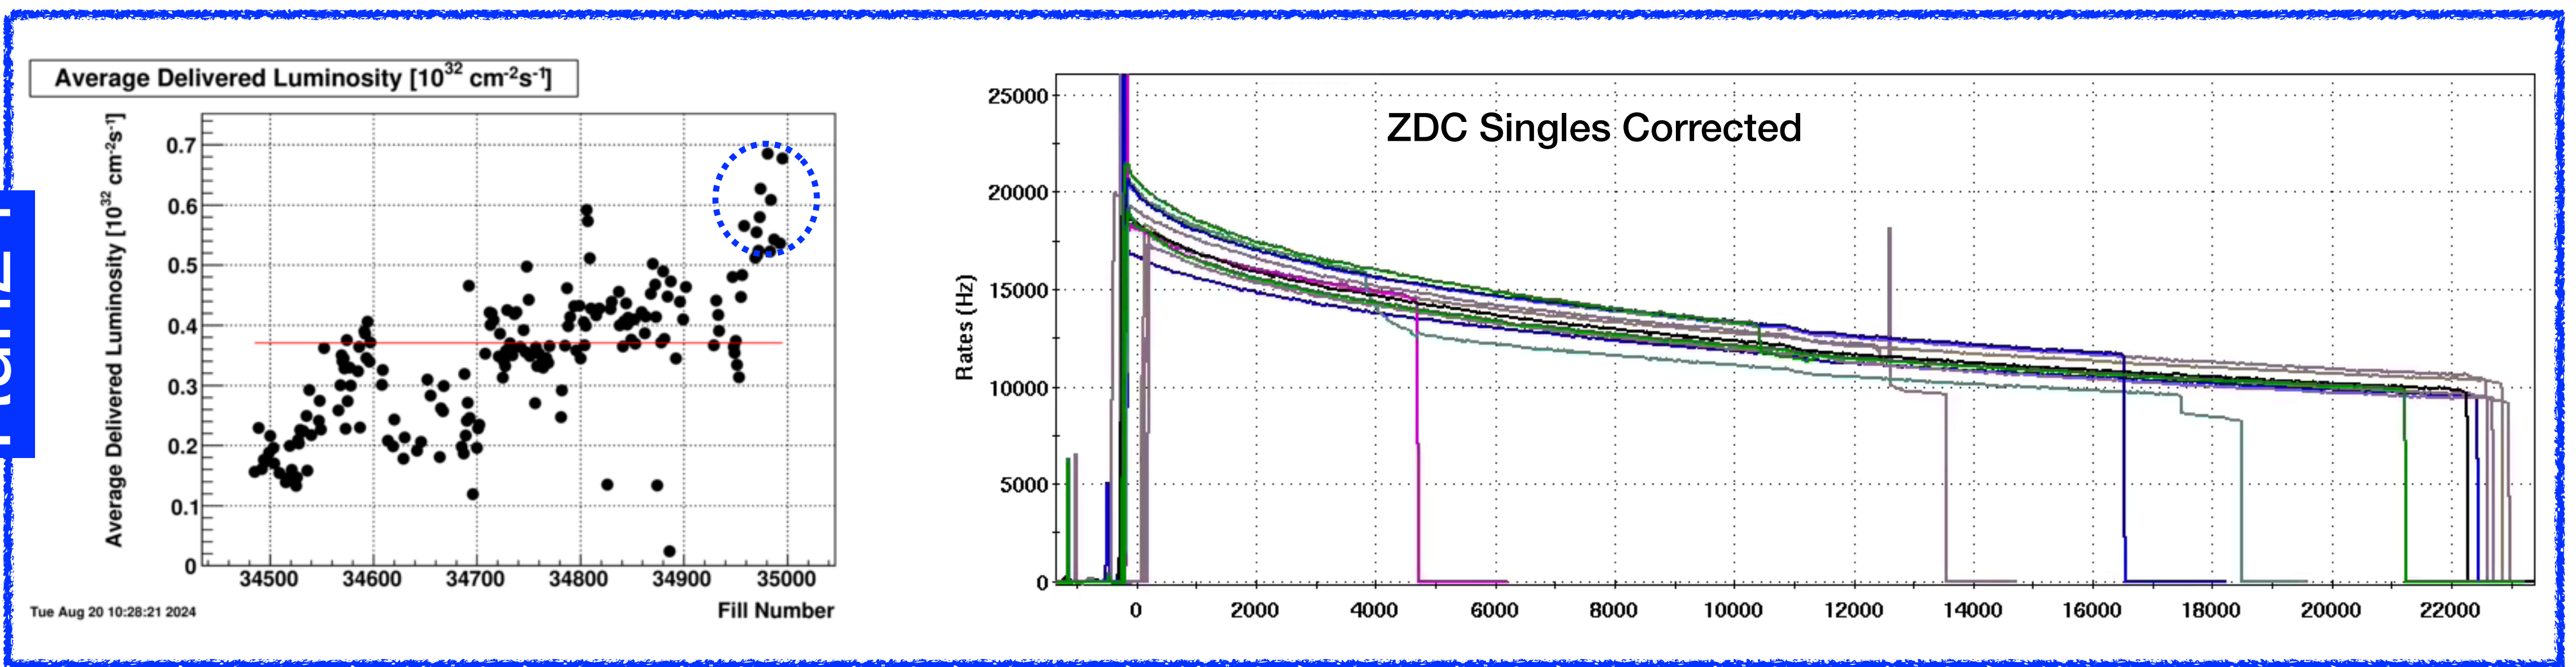

JP2-effective

Tue Aug 20 10:11:04 2024

events_perday.txt

Tue Aug 20 10:23:13 2024

hours_perday.txt

Tue Aug 20 10:23:13 2024

Run24

Run15