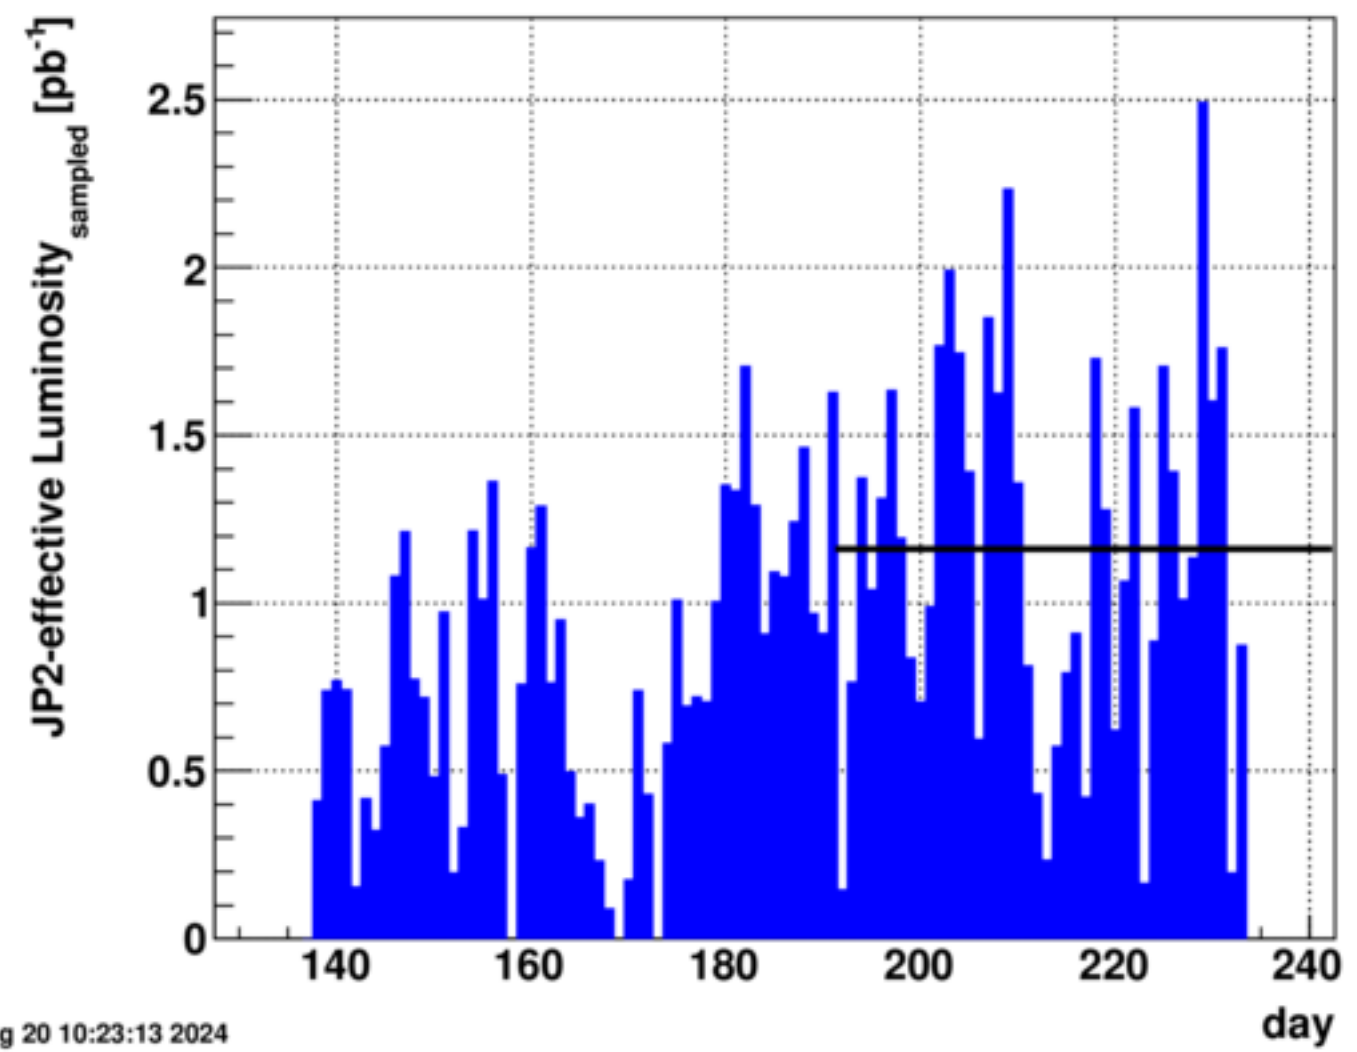

JP2-effective

Tue Aug 20 10:11:04 2024

events_perday.txt

Tue Aug 20 10:23:13 2024

hours_perday.txt

Tue Aug 20 10:23:13 2024

Run24

Run15