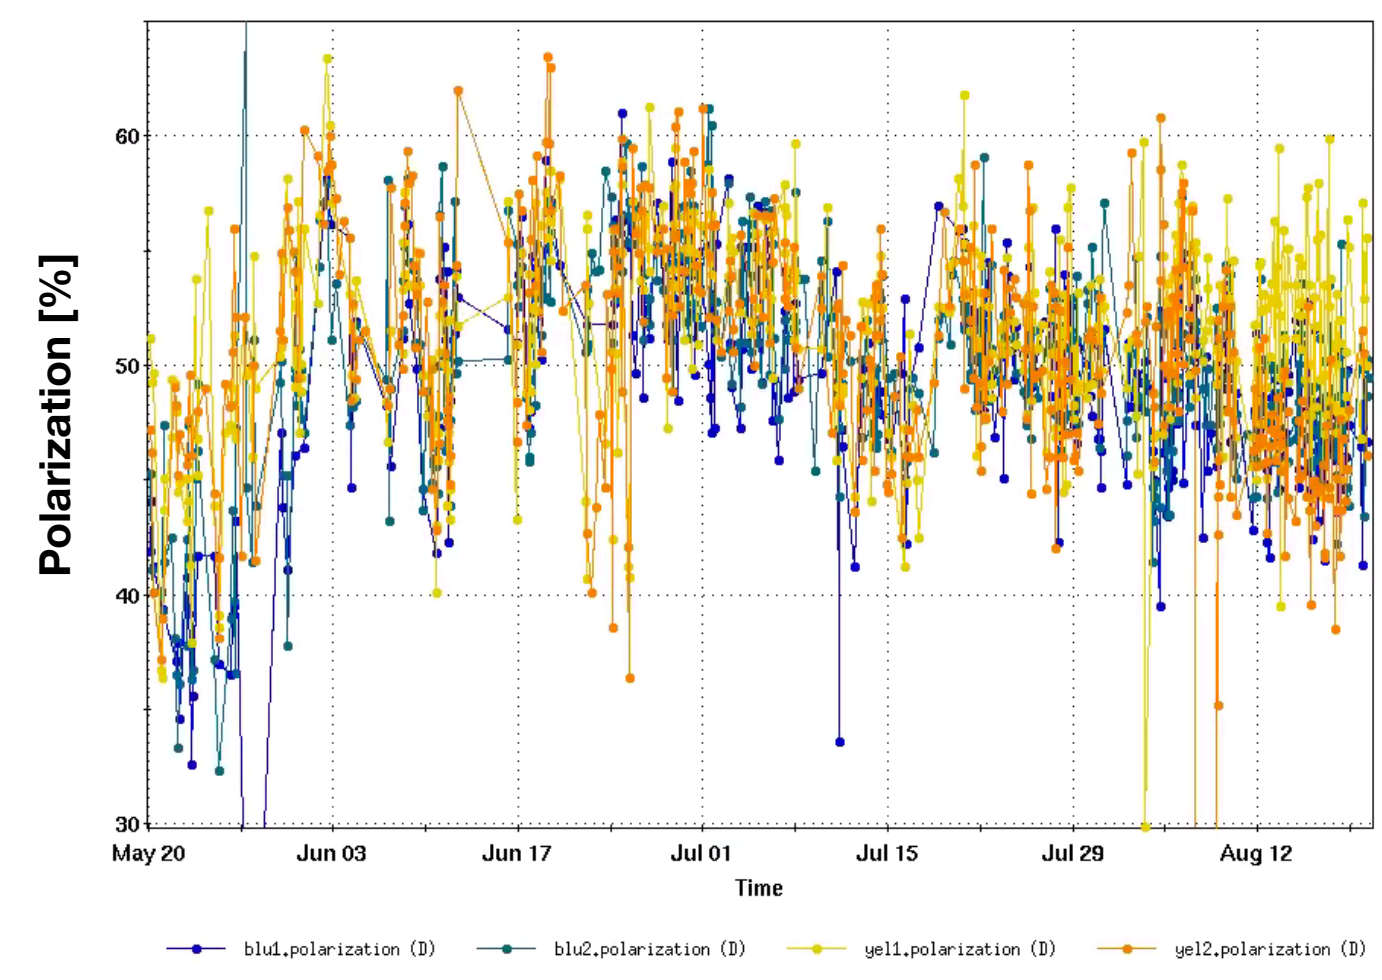

JP2-effective

Tue Aug 20 10:11:04 2024

events_perday.txt

Tue Aug 20 10:23:13 2024

hours_perday.txt

Tue Aug 20 10:23:13 2024

Run24

Run15