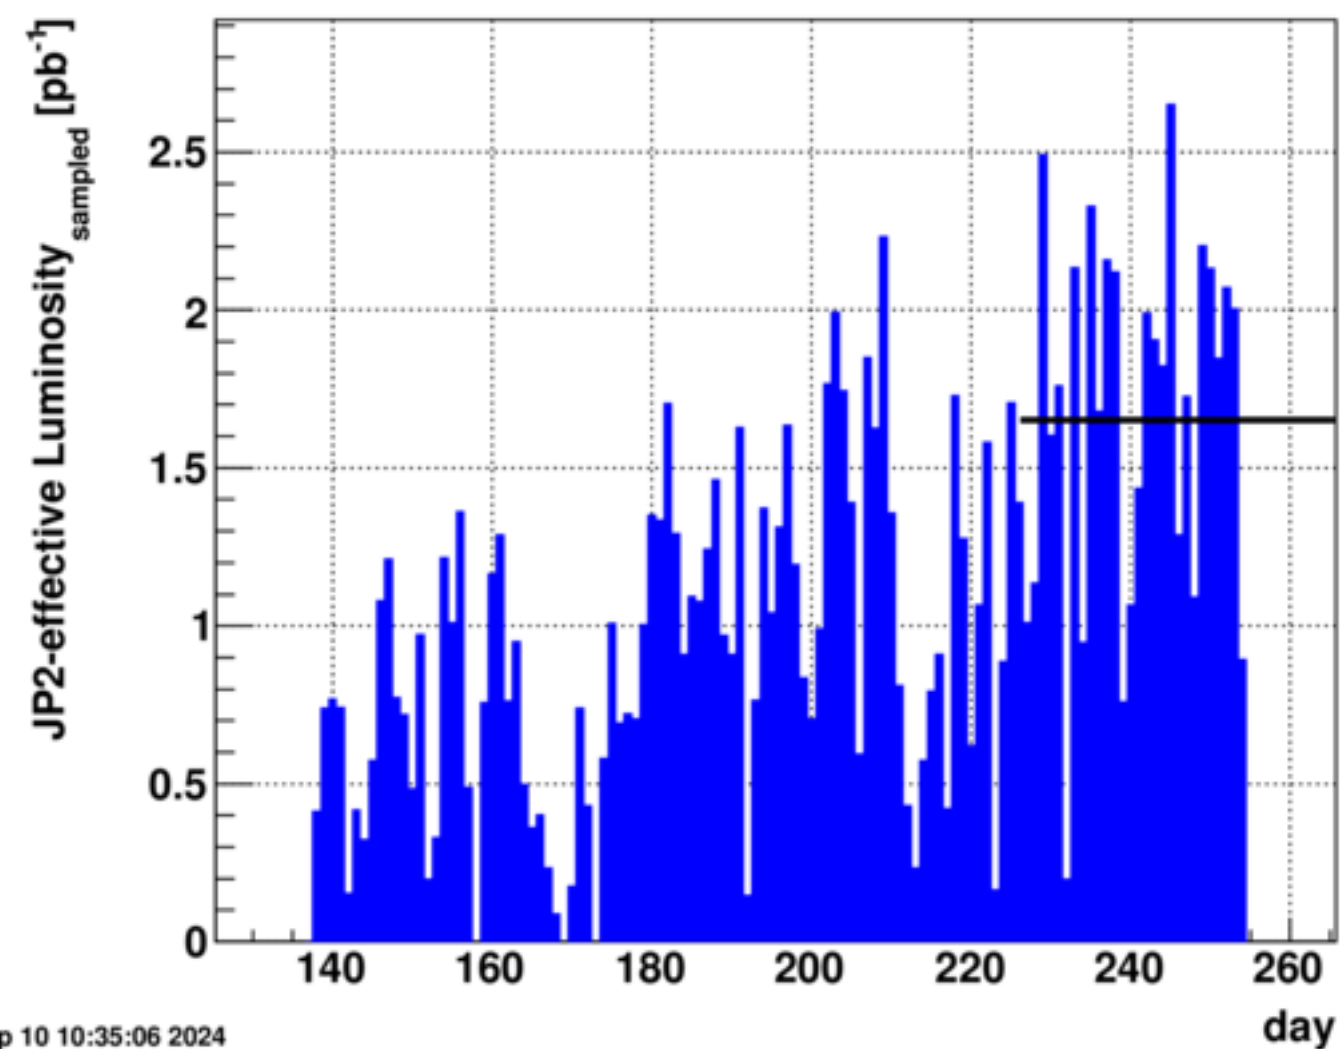

hours_perday.txt

Tue Sep 10 10:35:06 2024

events_perday.txt

Tue Sep 10 10:35:06 2024

Fraction of L delivered while taking data

Tue Sep 10 08:40:49 2024