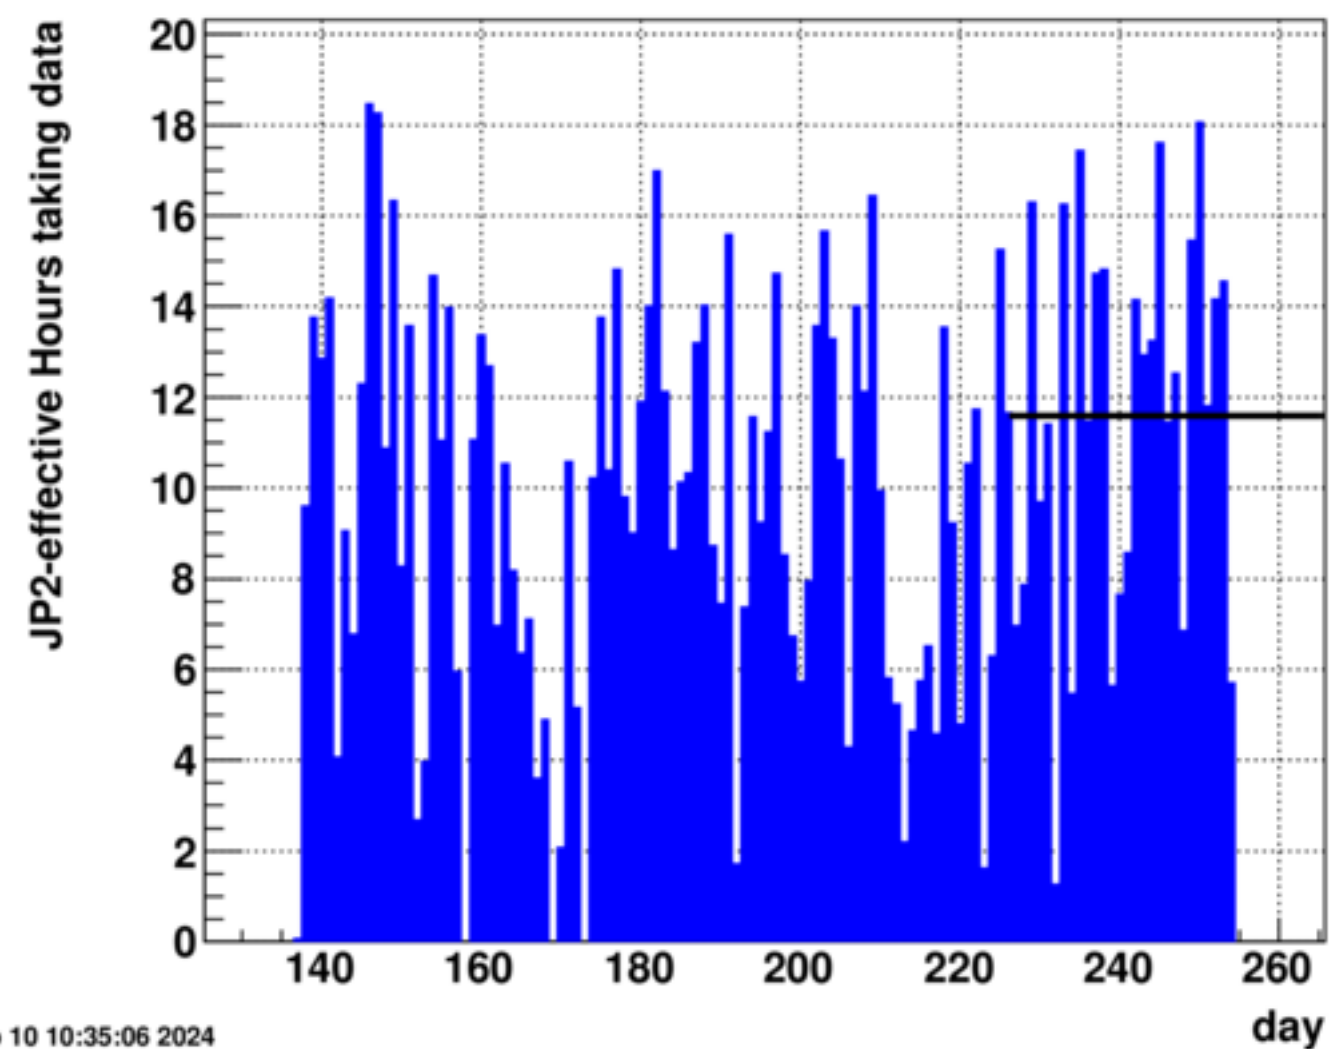

hours_perday.txt

Tue Sep 10 10:35:06 2024

events_perday.txt

Tue Sep 10 10:35:06 2024

Fraction of L delivered while taking data

Tue Sep 10 08:40:49 2024