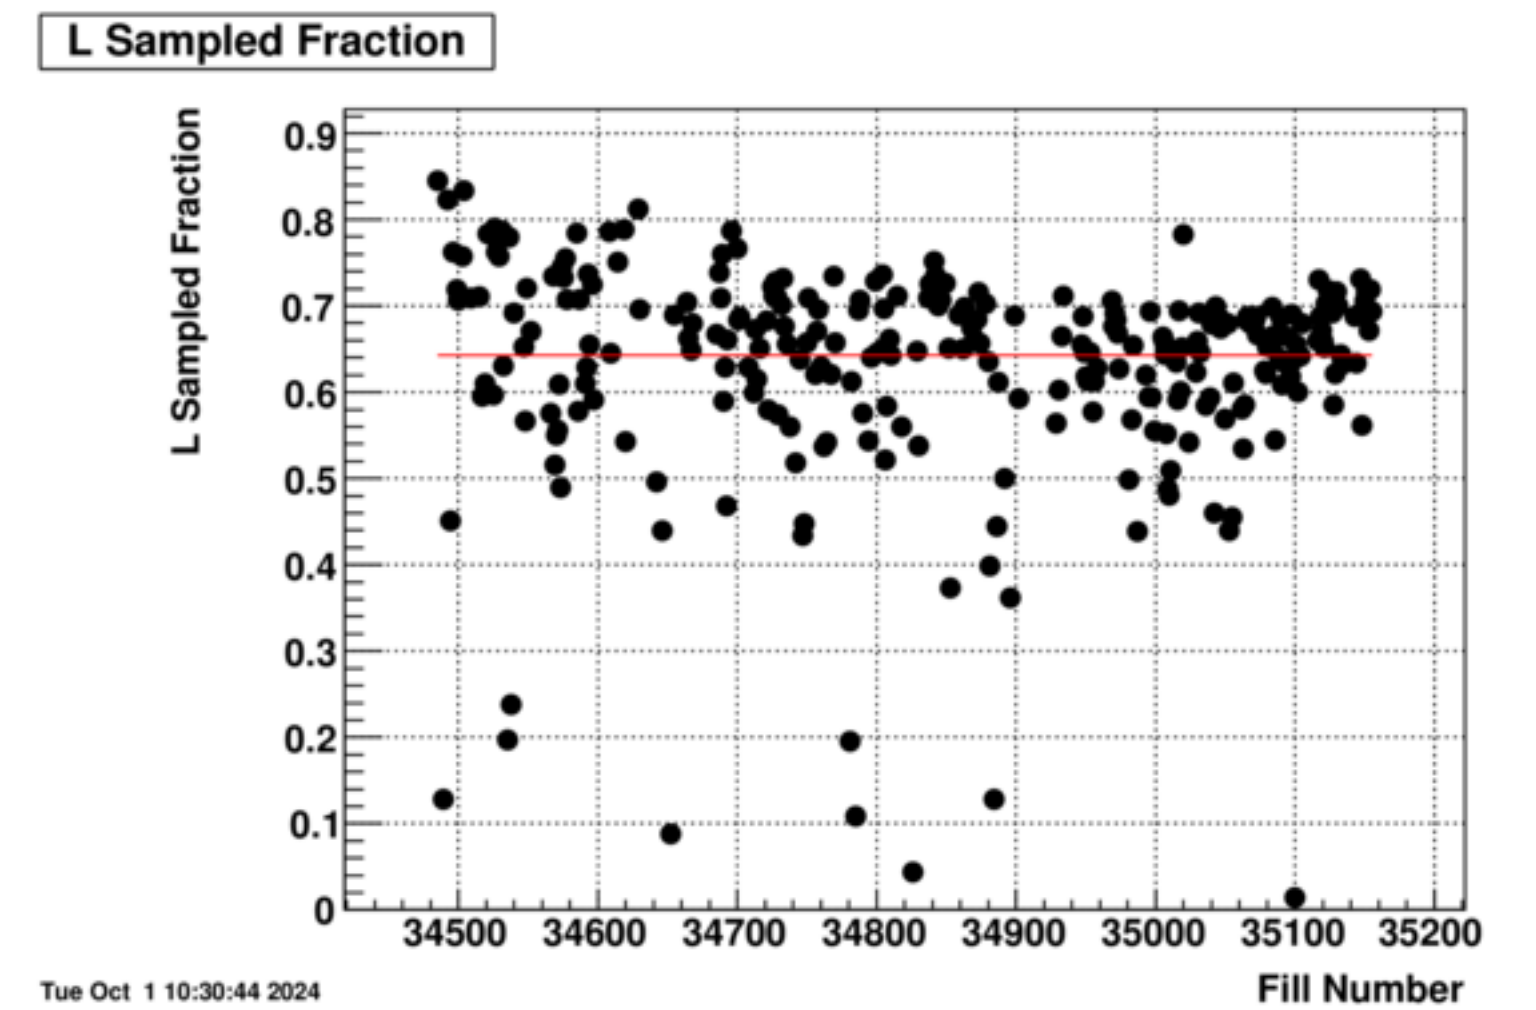

Run24 pp high luminosity (May 17 - Sep 30)

Shutdown schedule (preliminary)

ID	Task Mode	Task Name	Duration	Start	Finish	Predecessors	Resource Names	2014	2024	2034	2044
1		Shutdown START	0 days	Mon 10/21/24	Mon 10/21/24				10/21		
2		Shutdown Prepration	7 days	Mon 10/21/24	Tue 10/29/24						
3		Remove Ground Strap	1 day	Mon 10/21/24	Mon 10/21/24	1	STSG		STSG		
4		Remove BBC and EPD	3 days	Mon 10/21/24	Wed 10/23/24	1	STSG,M Techs[200%]		STSG,M Techs[200%]		
5		Blowout Coils	1 day	Thu 10/24/24	Thu 10/24/24	4	STSG		STSG		
6		Remove East Poletip	1 day	Fri 10/25/24	Fri 10/25/24	5	STSG,M Techs		STSG,M Techs		
7		Remove West Poletip	1 day	Mon 10/28/24	Mon 10/28/24	6	M Techs,STGC		M Techs,STGC		
8		Install E Scaffold	1 day	Tue 10/29/24	Tue 10/29/24	7	Carpenters		Carpenters		
9		Install West Scaffolding	1 day	Tue 10/29/24	Tue 10/29/24	7	Carpenters		Carpenters		
10		TPC /iTPC Maintenance START	0 days	Tue 10/29/24	Tue 10/29/24	9			10/29		
11		TPC/ iTPC Maintenance END	0 days	Mon 1/27/25	Mon 1/27/25	18			1/27		
12		Final Tasks	27 days	Mon 1/6/25	Tue 2/11/25						
13		Global Interlock Testing	5 days	Mon 1/6/25	Fri 1/10/25		M Techs[200%]		M Techs[200%]		
14		Remove West Scaffolding	1 day	Mon 1/13/25	Mon 1/13/25	13	Carpenters		Carpenters		
15		Install West Poletip	1 day	Tue 1/14/25	Tue 1/14/25	14	M Techs,STSG		M Techs,STSG		
16		EEMC Maintenance	7 days	Wed 1/15/25	Thu 1/23/25	15	M Techs[200%]		M Techs[200%]		
17		Remove East Scaffolding	1 day	Fri 1/24/25	Fri 1/24/25	16	Carpenters		Carpenters		
18		Install East Poletip	1 day	Mon 1/27/25	Mon 1/27/25	17	M Techs[200%]		M Techs[200%]		
19		Fill Magnet with Water (Low Flow)	2 days	Tue 1/28/25	Wed 1/29/25	18	STSG,Water Grp		STSG,Water Grp		
20		Start Magnet Water (High Flow)	1 day	Thu 1/30/25	Thu 1/30/25	19	STSG,Water Grp		STSG,Water Grp		
21		Magnet Power Supply Testing and Heat Run	5 days	Fri 1/31/25	Thu 2/6/25	20	Pablo		Pablo		
22		TPC HV Test	1 day	Fri 2/7/25	Fri 2/7/25	21	Alexi		Alexi		
23		Start flow of Flammable Gases	1 day	Mon 2/10/25	Mon 2/10/25	22					
24		Install EPD and Small BBC Tiles	2 days	Mon 2/10/25	Tue 2/11/25	22	EPD Group,STSG		EPD Group,STSG		
25		Commisioning with Cosmic Rays	7 days	Tue 2/11/25	Wed 2/19/25	23					