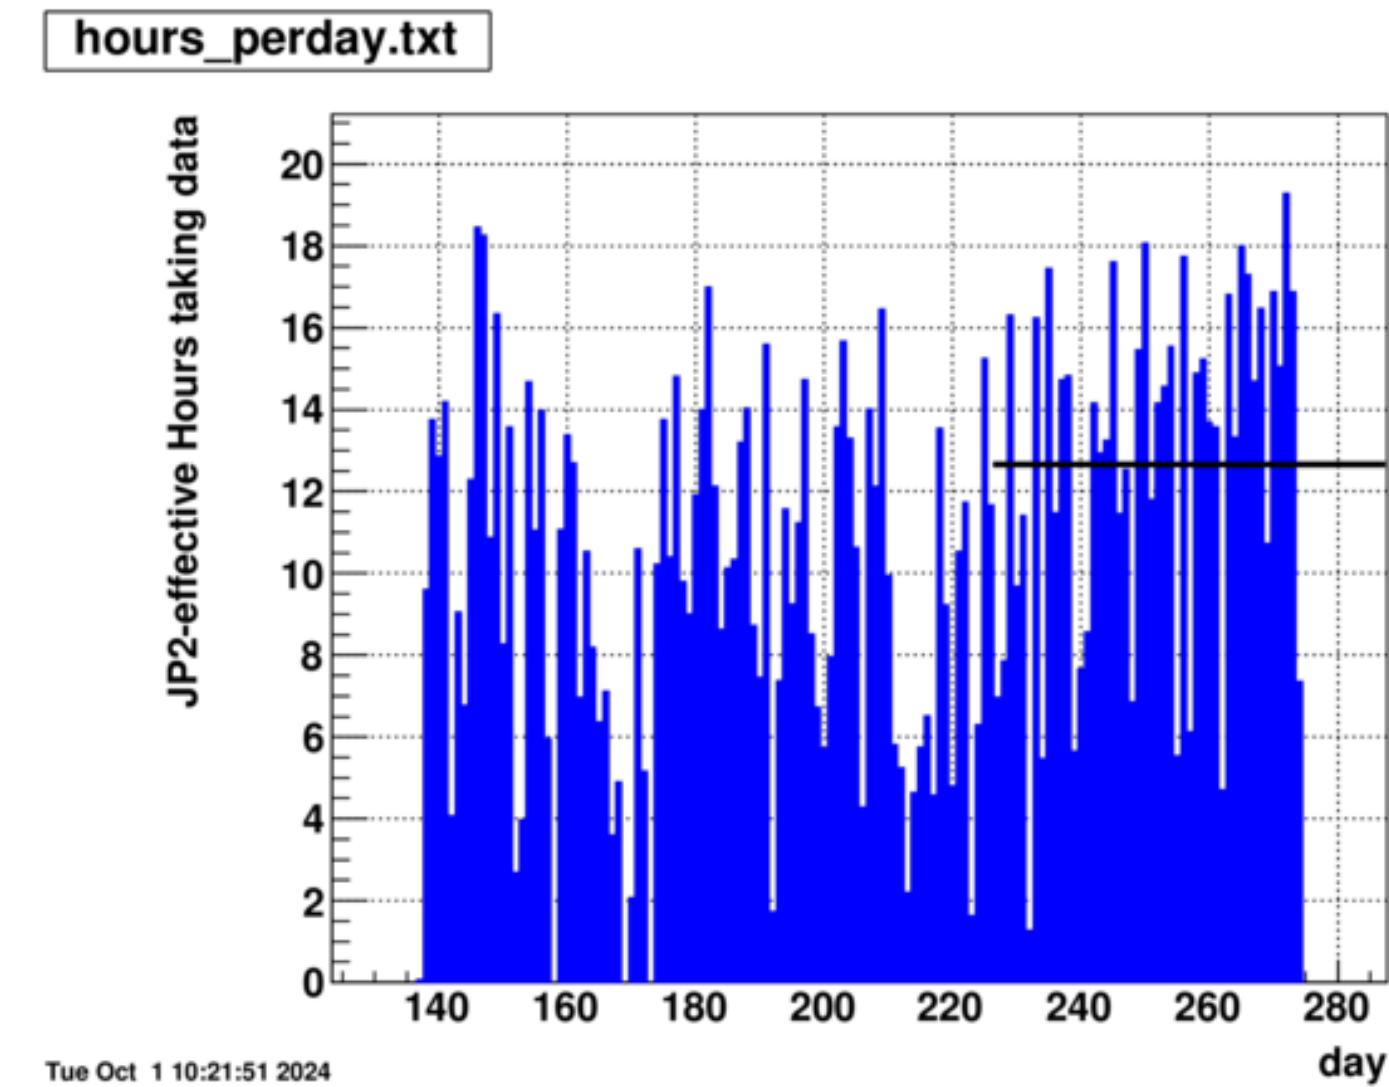

Run24 pp high luminosity (May 17 - Sep 30)

Shutdown schedule (preliminary)

ID	Task Mode	Task Name	Duration	Start	Finish	Predecessors	Resource Names	2014	2024	2034	2044
1		Shutdown START	0 days	Mon 10/21/24	Mon 10/21/24				10/21		
2		Shutdown Prepration	7 days	Mon 10/21/24	Tue 10/29/24						
3		Remove Ground Strap	1 day	Mon 10/21/24	Mon 10/21/24	1	STSG		STSG		
4		Remove BBC and EPD	3 days	Mon 10/21/24	Wed 10/23/24	1	STSG,M Techs[200%]		STSG,M Techs[200%]		
5		Blowout Coils	1 day	Thu 10/24/24	Thu 10/24/24	4	STSG		STSG		
6		Remove East Poletip	1 day	Fri 10/25/24	Fri 10/25/24	5	STSG,M Techs		STSG,M Techs		
7		Remove West Poletip	1 day	Mon 10/28/24	Mon 10/28/24	6	M Techs,STGC		M Techs,STGC		
8		Install E Scaffold	1 day	Tue 10/29/24	Tue 10/29/24	7	Carpenters		Carpenters		
9		Install West Scaffolding	1 day	Tue 10/29/24	Tue 10/29/24	7	Carpenters		Carpenters		
10		TPC /iTPC Maintenance START	0 days	Tue 10/29/24	Tue 10/29/24	9			10/29		
11		TPC/ iTPC Maintenance END	0 days	Mon 1/27/25	Mon 1/27/25	18			1/27		
12		Final Tasks	27 days	Mon 1/6/25	Tue 2/11/25						
13		Global Interlock Testing	5 days	Mon 1/6/25	Fri 1/10/25		M Techs[200%]		M Techs[200%]		
14		Remove West Scaffolding	1 day	Mon 1/13/25	Mon 1/13/25	13	Carpenters		Carpenters		
15		Install West Poletip	1 day	Tue 1/14/25	Tue 1/14/25	14	M Techs,STSG		M Techs,STSG		
16		EEMC Maintenance	7 days	Wed 1/15/25	Thu 1/23/25	15	M Techs[200%]		M Techs[200%]		
17		Remove East Scaffolding	1 day	Fri 1/24/25	Fri 1/24/25	16	Carpenters		Carpenters		
18		Install East Poletip	1 day	Mon 1/27/25	Mon 1/27/25	17	M Techs[200%]		M Techs[200%]		
19		Fill Magnet with Water (Low Flow)	2 days	Tue 1/28/25	Wed 1/29/25	18	STSG,Water Grp		STSG,Water Grp		
20		Start Magnet Water (High Flow)	1 day	Thu 1/30/25	Thu 1/30/25	19	STSG,Water Grp		STSG,Water Grp		
21		Magnet Power Supply Testing and Heat Run	5 days	Fri 1/31/25	Thu 2/6/25	20	Pablo		Pablo		
22		TPC HV Test	1 day	Fri 2/7/25	Fri 2/7/25	21	Alexi		Alexi		
23		Start flow of Flammable Gases	1 day	Mon 2/10/25	Mon 2/10/25	22					
24		Install EPD and Small BBC Tiles	2 days	Mon 2/10/25	Tue 2/11/25	22	EPD Group,STSG		EPD Group,STSG		
25		Commisioning with Cosmic Rays	7 days	Tue 2/11/25	Wed 2/19/25	23					