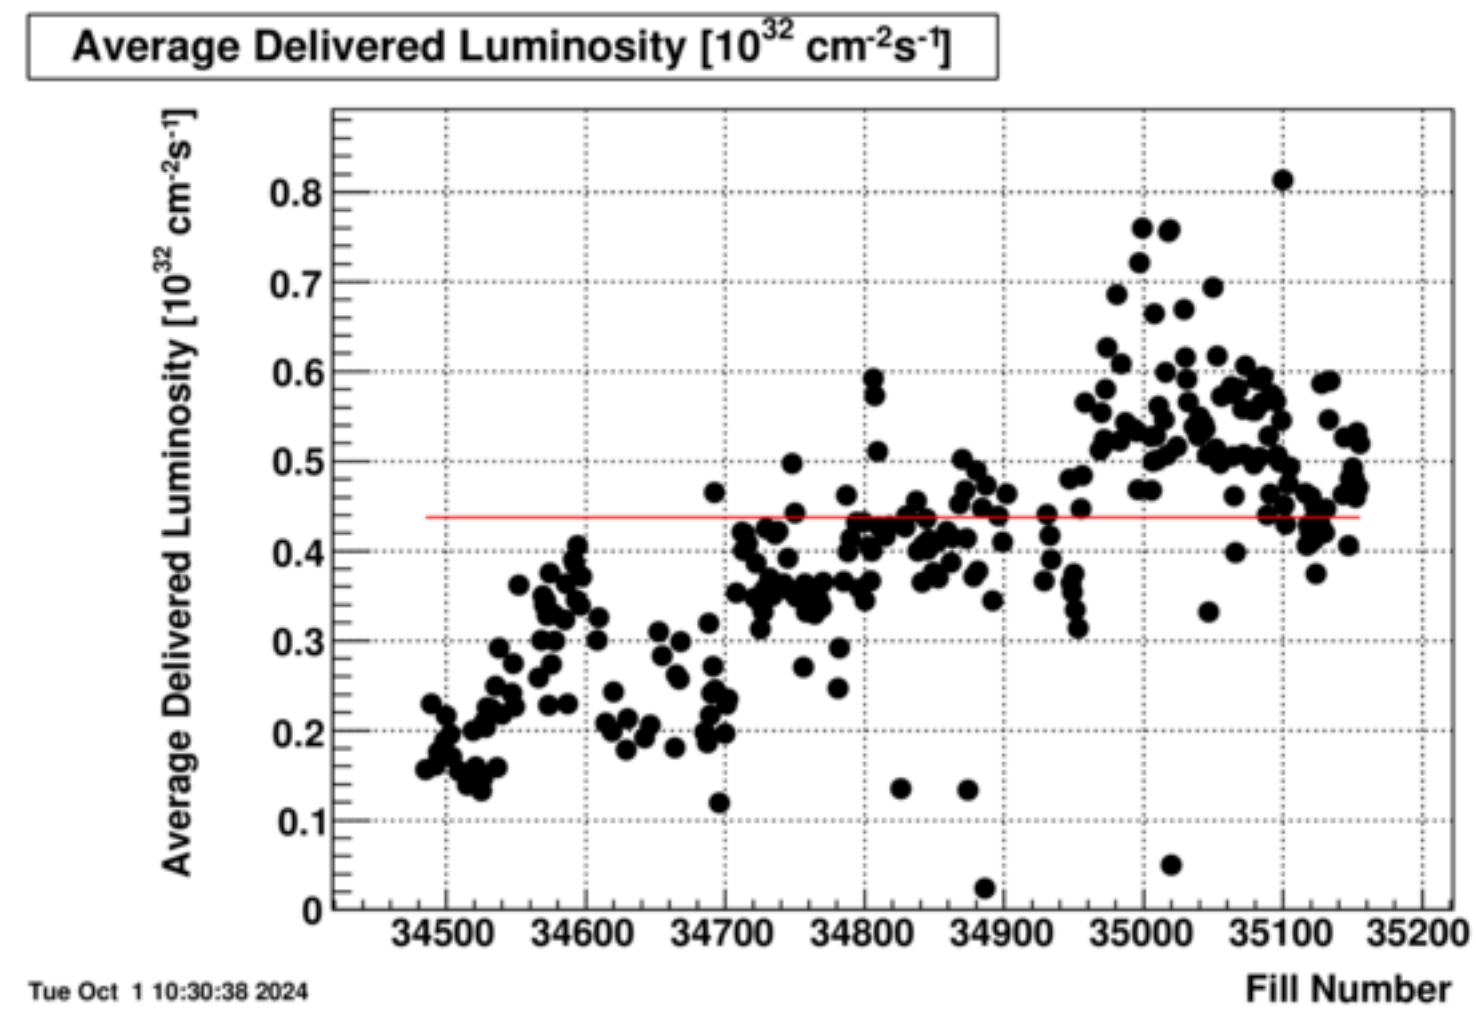

Run24 pp high luminosity (May 17 - Sep 30)

Shutdown schedule (preliminary)

ID	Task Mode	Task Name	Duration	Start	Finish	Predecessors	Resource Names	2014	2024	2034	2044
1		Shutdown START	0 days	Mon 10/21/24	Mon 10/21/24				10/21		
2		Shutdown Prepration	7 days	Mon 10/21/24	Tue 10/29/24						
3		Remove Ground Strap	1 day	Mon 10/21/24	Mon 10/21/24	1	STSG		STSG		
4		Remove BBC and EPD	3 days	Mon 10/21/24	Wed 10/23/24	1	STSG,M Techs[200%]		STSG,M Techs[200%]		
5		Blowout Coils	1 day	Thu 10/24/24	Thu 10/24/24	4	STSG		STSG		
6		Remove East Poletip	1 day	Fri 10/25/24	Fri 10/25/24	5	STSG,M Techs		STSG,M Techs		
7		Remove West Poletip	1 day	Mon 10/28/24	Mon 10/28/24	6	M Techs,STGC		M Techs,STGC		
8		Install E Scaffold	1 day	Tue 10/29/24	Tue 10/29/24	7	Carpenters		Carpenters		
9		Install West Scaffolding	1 day	Tue 10/29/24	Tue 10/29/24	7	Carpenters		Carpenters		
10		TPC /iTPC Maintenance START	0 days	Tue 10/29/24	Tue 10/29/24	9			10/29		
11		TPC/ iTPC Maintenance END	0 days	Mon 1/27/25	Mon 1/27/25	18			1/27		
12		Final Tasks	27 days	Mon 1/6/25	Tue 2/11/25						
13		Global Interlock Testing	5 days	Mon 1/6/25	Fri 1/10/25		M Techs[200%]		M Techs[200%]		
14		Remove West Scaffolding	1 day	Mon 1/13/25	Mon 1/13/25	13	Carpenters		Carpenters		
15		Install West Poletip	1 day	Tue 1/14/25	Tue 1/14/25	14	M Techs,STSG		M Techs,STSG		
16		EEMC Maintenance	7 days	Wed 1/15/25	Thu 1/23/25	15	M Techs[200%]		M Techs[200%]		
17		Remove East Scaffolding	1 day	Fri 1/24/25	Fri 1/24/25	16	Carpenters		Carpenters		
18		Install East Poletip	1 day	Mon 1/27/25	Mon 1/27/25	17	M Techs[200%]		M Techs[200%]		
19		Fill Magnet with Water (Low Flow)	2 days	Tue 1/28/25	Wed 1/29/25	18	STSG,Water Grp		STSG,Water Grp		
20		Start Magnet Water (High Flow)	1 day	Thu 1/30/25	Thu 1/30/25	19	STSG,Water Grp		STSG,Water Grp		
21		Magnet Power Supply Testing and Heat Run	5 days	Fri 1/31/25	Thu 2/6/25	20	Pablo		Pablo		
22		TPC HV Test	1 day	Fri 2/7/25	Fri 2/7/25	21	Alexi		Alexi		
23		Start flow of Flammable Gases	1 day	Mon 2/10/25	Mon 2/10/25	22					
24		Install EPD and Small BBC Tiles	2 days	Mon 2/10/25	Tue 2/11/25	22	EPD Group,STSG		EPD Group,STSG		
25		Commisioning with Cosmic Rays	7 days	Tue 2/11/25	Wed 2/19/25	23					