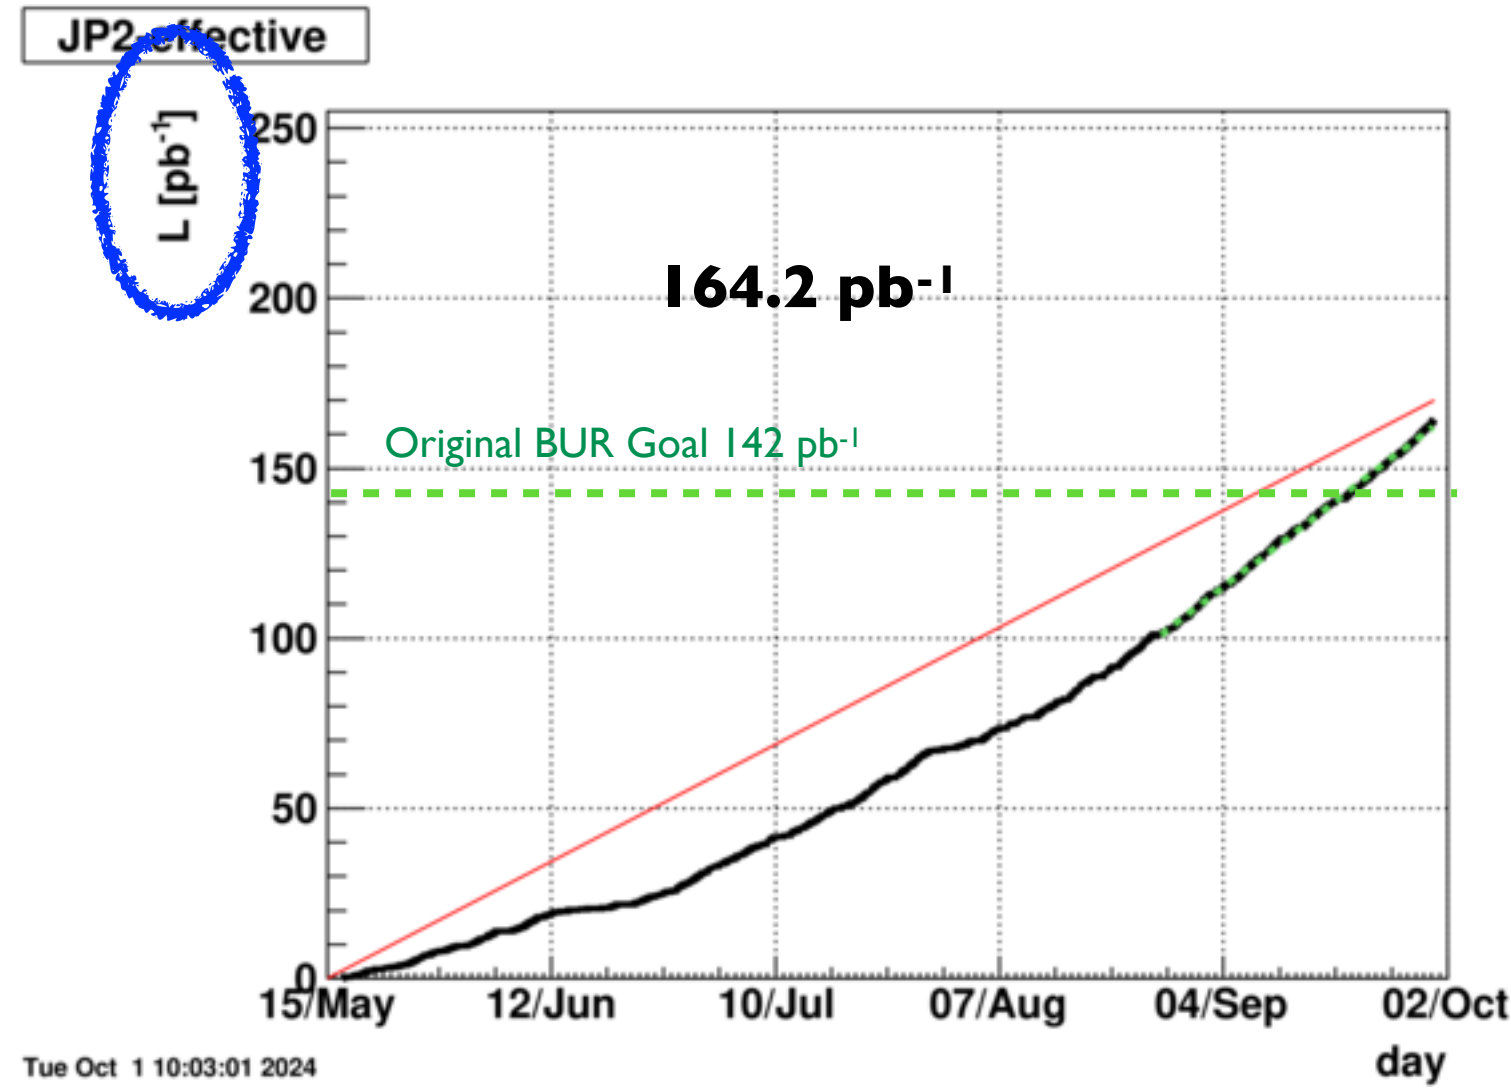

Run24 pp high luminosity (May 17 - Sep 30)

Shutdown schedule (preliminary)

ID	Task Mode	Task Name	Duration	Start	Finish	Predecessors	Resource Names	2014	2024	2034	2044
1		Shutdown START	0 days	Mon 10/21/24	Mon 10/21/24				10/21		
2		Shutdown Prepration	7 days	Mon 10/21/24	Tue 10/29/24						
3		Remove Ground Strap	1 day	Mon 10/21/24	Mon 10/21/24	1	STSG		STSG		
4		Remove BBC and EPD	3 days	Mon 10/21/24	Wed 10/23/24	1	STSG,M Techs[200%]		STSG,M Techs[200%]		
5		Blowout Coils	1 day	Thu 10/24/24	Thu 10/24/24	4	STSG		STSG		
6		Remove East Poletip	1 day	Fri 10/25/24	Fri 10/25/24	5	STSG,M Techs		STSG,M Techs		
7		Remove West Poletip	1 day	Mon 10/28/24	Mon 10/28/24	6	M Techs,STGC		M Techs,STGC		
8		Install E Scaffold	1 day	Tue 10/29/24	Tue 10/29/24	7	Carpenters		Carpenters		
9		Install West Scaffolding	1 day	Tue 10/29/24	Tue 10/29/24	7	Carpenters		Carpenters		
10		TPC /iTPC Maintenance START	0 days	Tue 10/29/24	Tue 10/29/24	9			10/29		
11		TPC/ iTPC Maintenance END	0 days	Mon 1/27/25	Mon 1/27/25	18			1/27		
12		Final Tasks	27 days	Mon 1/6/25	Tue 2/11/25						
13		Global Interlock Testing	5 days	Mon 1/6/25	Fri 1/10/25		M Techs[200%]		M Techs[200%]		
14		Remove West Scaffolding	1 day	Mon 1/13/25	Mon 1/13/25	13	Carpenters		Carpenters		
15		Install West Poletip	1 day	Tue 1/14/25	Tue 1/14/25	14	M Techs,STSG		M Techs,STSG		
16		EEMC Maintenance	7 days	Wed 1/15/25	Thu 1/23/25	15	M Techs[200%]		M Techs[200%]		
17		Remove East Scaffolding	1 day	Fri 1/24/25	Fri 1/24/25	16	Carpenters		Carpenters		
18		Install East Poletip	1 day	Mon 1/27/25	Mon 1/27/25	17	M Techs[200%]		M Techs[200%]		
19		Fill Magnet with Water (Low Flow)	2 days	Tue 1/28/25	Wed 1/29/25	18	STSG,Water Grp		STSG,Water Grp		
20		Start Magnet Water (High Flow)	1 day	Thu 1/30/25	Thu 1/30/25	19	STSG,Water Grp		STSG,Water Grp		
21		Magnet Power Supply Testing and Heat Run	5 days	Fri 1/31/25	Thu 2/6/25	20	Pablo		Pablo		
22		TPC HV Test	1 day	Fri 2/7/25	Fri 2/7/25	21	Alexi		Alexi		
23		Start flow of Flammable Gases	1 day	Mon 2/10/25	Mon 2/10/25	22					
24		Install EPD and Small BBC Tiles	2 days	Mon 2/10/25	Tue 2/11/25	22	EPD Group,STSG		EPD Group,STSG		
25		Commisioning with Cosmic Rays	7 days	Tue 2/11/25	Wed 2/19/25	23					