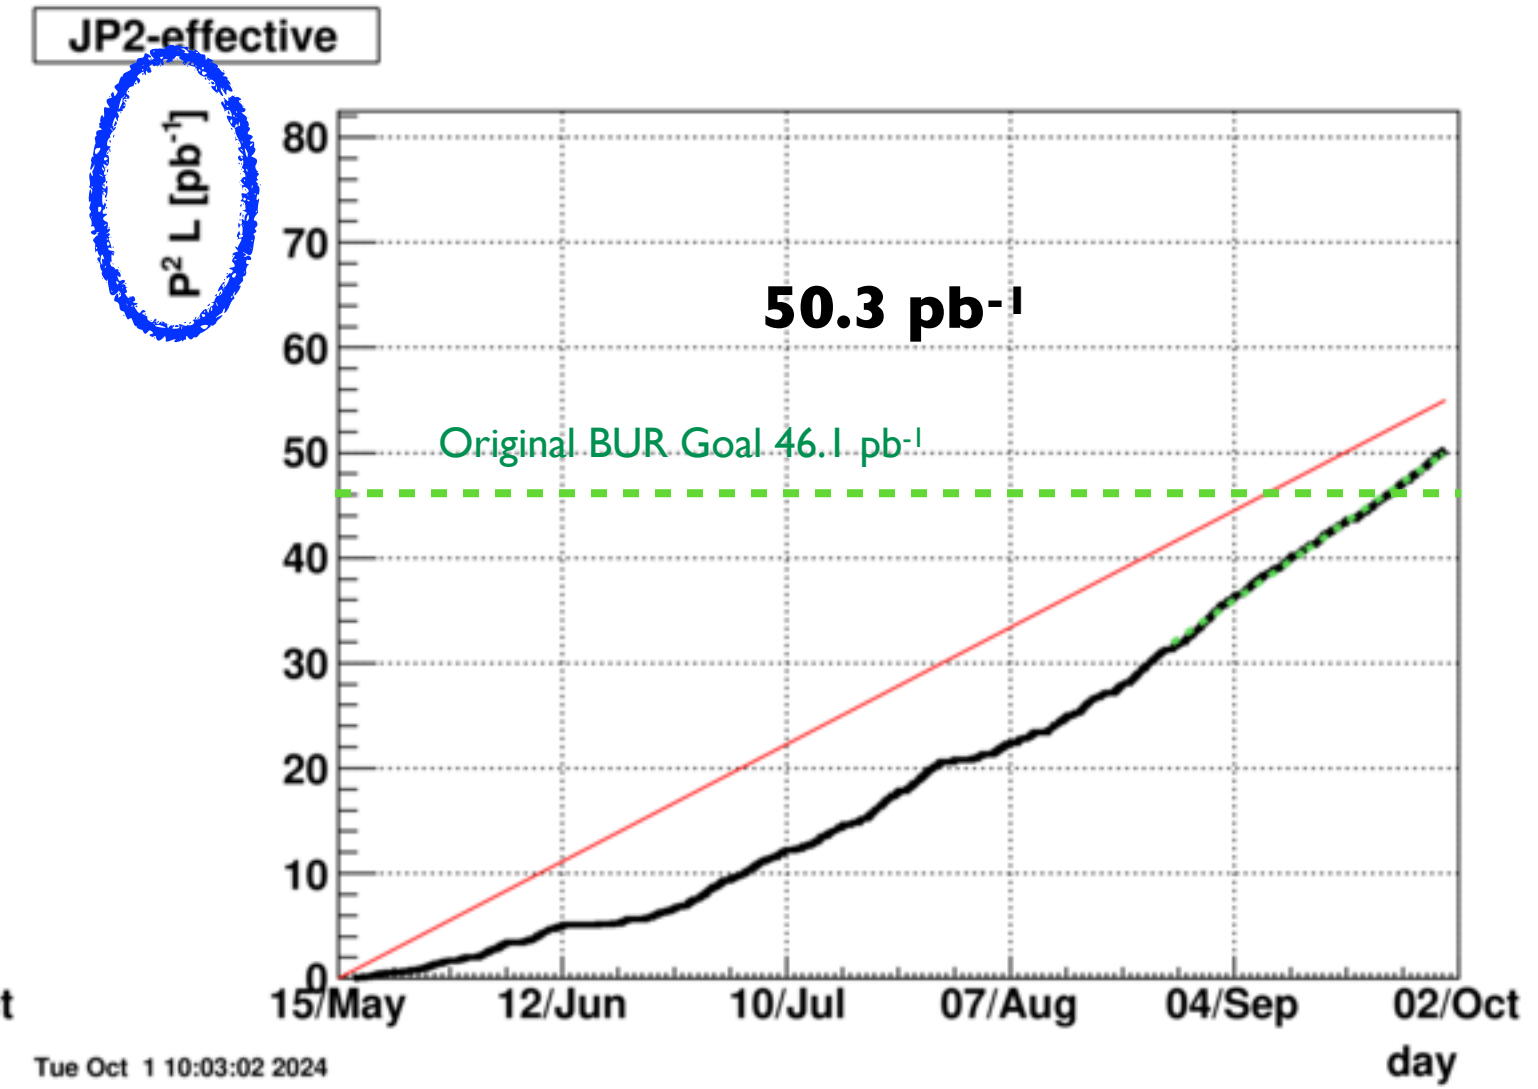

Run24 pp high luminosity (May 17 - Sep 30)

Shutdown schedule (preliminary)

ID	Task Mode	Task Name	Duration	Start	Finish	Predecessors	Resource Names	2014	2024	2034	2044
1		Shutdown START	0 days	Mon 10/21/24	Mon 10/21/24				10/21		
2		Shutdown Prepration	7 days	Mon 10/21/24	Tue 10/29/24						
3		Remove Ground Strap	1 day	Mon 10/21/24	Mon 10/21/24	1	STSG		STSG		
4		Remove BBC and EPD	3 days	Mon 10/21/24	Wed 10/23/24	1	STSG,M Techs[200%]		STSG,M Techs[200%]		
5		Blowout Coils	1 day	Thu 10/24/24	Thu 10/24/24	4	STSG		STSG		
6		Remove East Poletip	1 day	Fri 10/25/24	Fri 10/25/24	5	STSG,M Techs		STSG,M Techs		
7		Remove West Poletip	1 day	Mon 10/28/24	Mon 10/28/24	6	M Techs,STGC		M Techs,STGC		
8		Install E Scaffold	1 day	Tue 10/29/24	Tue 10/29/24	7	Carpenters		Carpenters		
9		Install West Scaffolding	1 day	Tue 10/29/24	Tue 10/29/24	7	Carpenters		Carpenters		
10		TPC /iTPC Maintenance START	0 days	Tue 10/29/24	Tue 10/29/24	9			10/29		
11		TPC/ iTPC Maintenance END	0 days	Mon 1/27/25	Mon 1/27/25	18			1/27		
12		Final Tasks	27 days	Mon 1/6/25	Tue 2/11/25						
13		Global Interlock Testing	5 days	Mon 1/6/25	Fri 1/10/25		M Techs[200%]		M Techs[200%]		
14		Remove West Scaffolding	1 day	Mon 1/13/25	Mon 1/13/25	13	Carpenters		Carpenters		
15		Install West Poletip	1 day	Tue 1/14/25	Tue 1/14/25	14	M Techs,STSG		M Techs,STSG		
16		EEMC Maintenance	7 days	Wed 1/15/25	Thu 1/23/25	15	M Techs[200%]		M Techs[200%]		
17		Remove East Scaffolding	1 day	Fri 1/24/25	Fri 1/24/25	16	Carpenters		Carpenters		
18		Install East Poletip	1 day	Mon 1/27/25	Mon 1/27/25	17	M Techs[200%]		M Techs[200%]		
19		Fill Magnet with Water (Low Flow)	2 days	Tue 1/28/25	Wed 1/29/25	18	STSG,Water Grp		STSG,Water Grp		
20		Start Magnet Water (High Flow)	1 day	Thu 1/30/25	Thu 1/30/25	19	STSG,Water Grp		STSG,Water Grp		
21		Magnet Power Supply Testing and Heat Run	5 days	Fri 1/31/25	Thu 2/6/25	20	Pablo		Pablo		
22		TPC HV Test	1 day	Fri 2/7/25	Fri 2/7/25	21	Alexi		Alexi		
23		Start flow of Flammable Gases	1 day	Mon 2/10/25	Mon 2/10/25	22					
24		Install EPD and Small BBC Tiles	2 days	Mon 2/10/25	Tue 2/11/25	22	EPD Group,STSG		EPD Group,STSG		
25		Commisioning with Cosmic Rays	7 days	Tue 2/11/25	Wed 2/19/25	23					