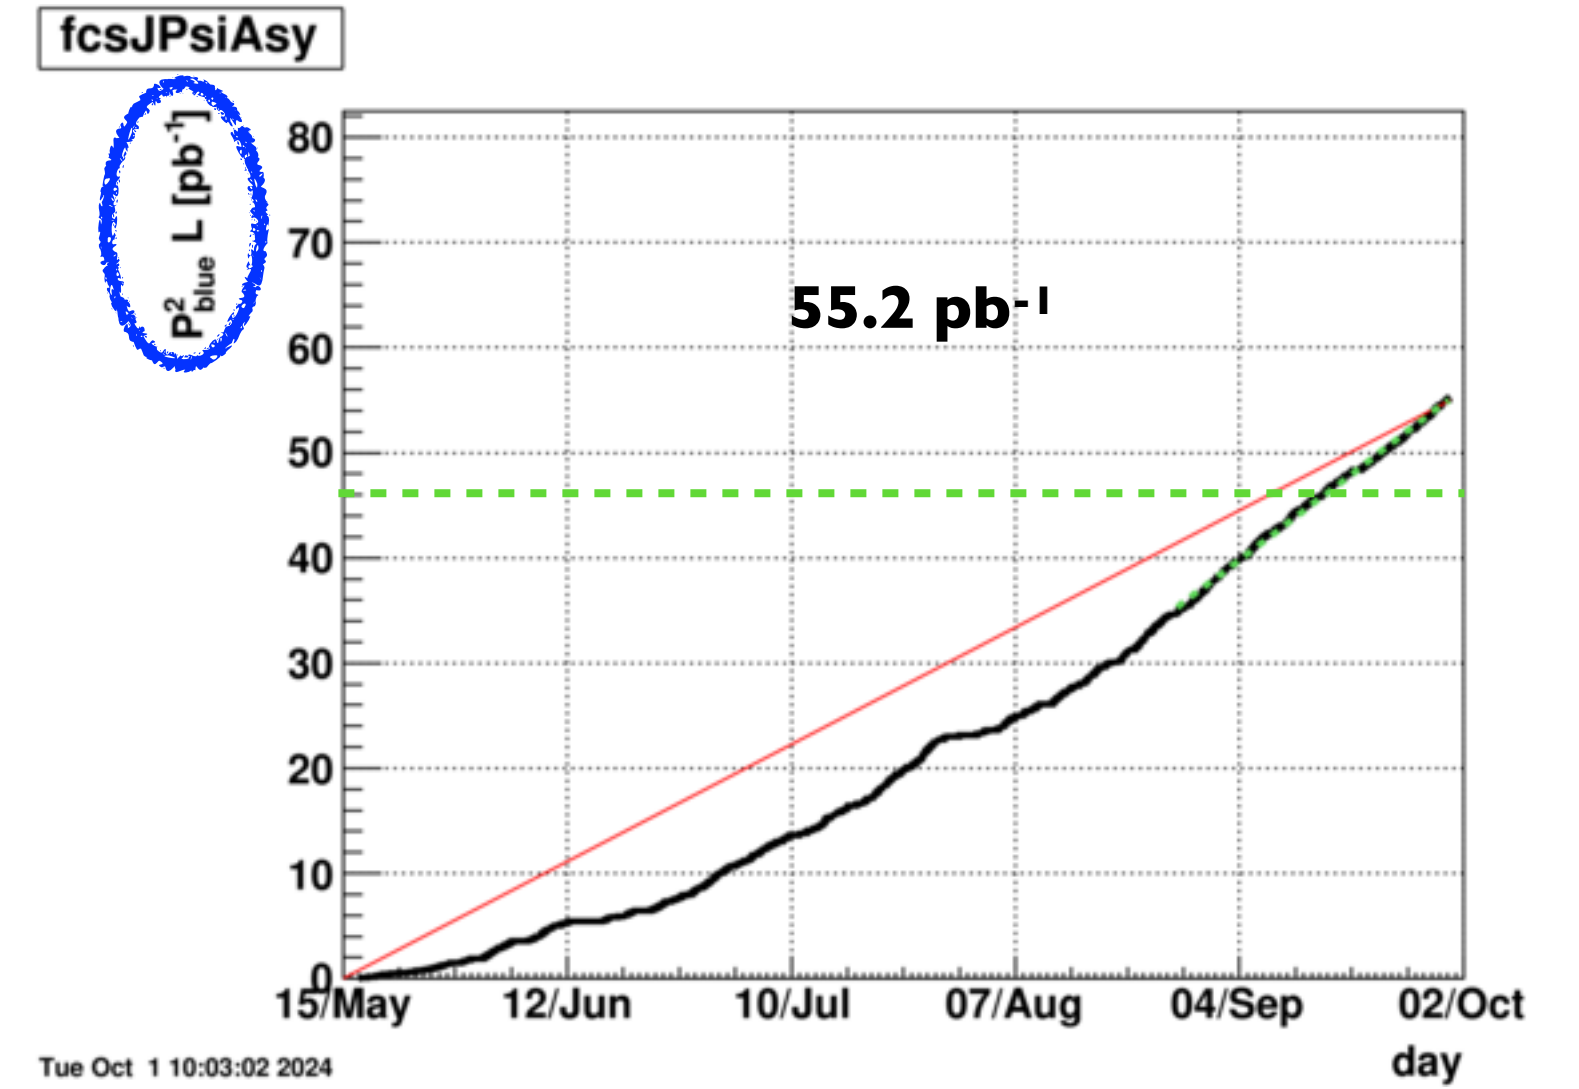

Run24 pp high luminosity (May 17 - Sep 30)

Shutdown schedule (preliminary)

ID	Task Mode	Task Name	Duration	Start	Finish	Predecessors	Resource Names	2014	2024	2034	2044
1		Shutdown START	0 days	Mon 10/21/24	Mon 10/21/24				10/21		
2		Shutdown Prepration	7 days	Mon 10/21/24	Tue 10/29/24						
3		Remove Ground Strap	1 day	Mon 10/21/24	Mon 10/21/24	1	STSG		STSG		
4		Remove BBC and EPD	3 days	Mon 10/21/24	Wed 10/23/24	1	STSG,M Techs[200%]		STSG,M Techs[200%]		
5		Blowout Coils	1 day	Thu 10/24/24	Thu 10/24/24	4	STSG		STSG		
6		Remove East Poletip	1 day	Fri 10/25/24	Fri 10/25/24	5	STSG,M Techs		STSG,M Techs		
7		Remove West Poletip	1 day	Mon 10/28/24	Mon 10/28/24	6	M Techs,STGC		M Techs,STGC		
8		Install E Scaffold	1 day	Tue 10/29/24	Tue 10/29/24	7	Carpenters		Carpenters		
9		Install West Scaffolding	1 day	Tue 10/29/24	Tue 10/29/24	7	Carpenters		Carpenters		
10		TPC /iTPC Maintenance START	0 days	Tue 10/29/24	Tue 10/29/24	9			10/29		
11		TPC/ iTPC Maintenance END	0 days	Mon 1/27/25	Mon 1/27/25	18			1/27		
12		Final Tasks	27 days	Mon 1/6/25	Tue 2/11/25						
13		Global Interlock Testing	5 days	Mon 1/6/25	Fri 1/10/25		M Techs[200%]		M Techs[200%]		
14		Remove West Scaffolding	1 day	Mon 1/13/25	Mon 1/13/25	13	Carpenters		Carpenters		
15		Install West Poletip	1 day	Tue 1/14/25	Tue 1/14/25	14	M Techs,STSG		M Techs,STSG		
16		EEMC Maintenance	7 days	Wed 1/15/25	Thu 1/23/25	15	M Techs[200%]		M Techs[200%]		
17		Remove East Scaffolding	1 day	Fri 1/24/25	Fri 1/24/25	16	Carpenters		Carpenters		
18		Install East Poletip	1 day	Mon 1/27/25	Mon 1/27/25	17	M Techs[200%]		M Techs[200%]		
19		Fill Magnet with Water (Low Flow)	2 days	Tue 1/28/25	Wed 1/29/25	18	STSG,Water Grp		STSG,Water Grp		
20		Start Magnet Water (High Flow)	1 day	Thu 1/30/25	Thu 1/30/25	19	STSG,Water Grp		STSG,Water Grp		
21		Magnet Power Supply Testing and Heat Run	5 days	Fri 1/31/25	Thu 2/6/25	20	Pablo		Pablo		
22		TPC HV Test	1 day	Fri 2/7/25	Fri 2/7/25	21	Alexi		Alexi		
23		Start flow of Flammable Gases	1 day	Mon 2/10/25	Mon 2/10/25	22					
24		Install EPD and Small BBC Tiles	2 days	Mon 2/10/25	Tue 2/11/25	22	EPD Group,STSG		EPD Group,STSG		
25		Commisioning with Cosmic Rays	7 days	Tue 2/11/25	Wed 2/19/25	23					