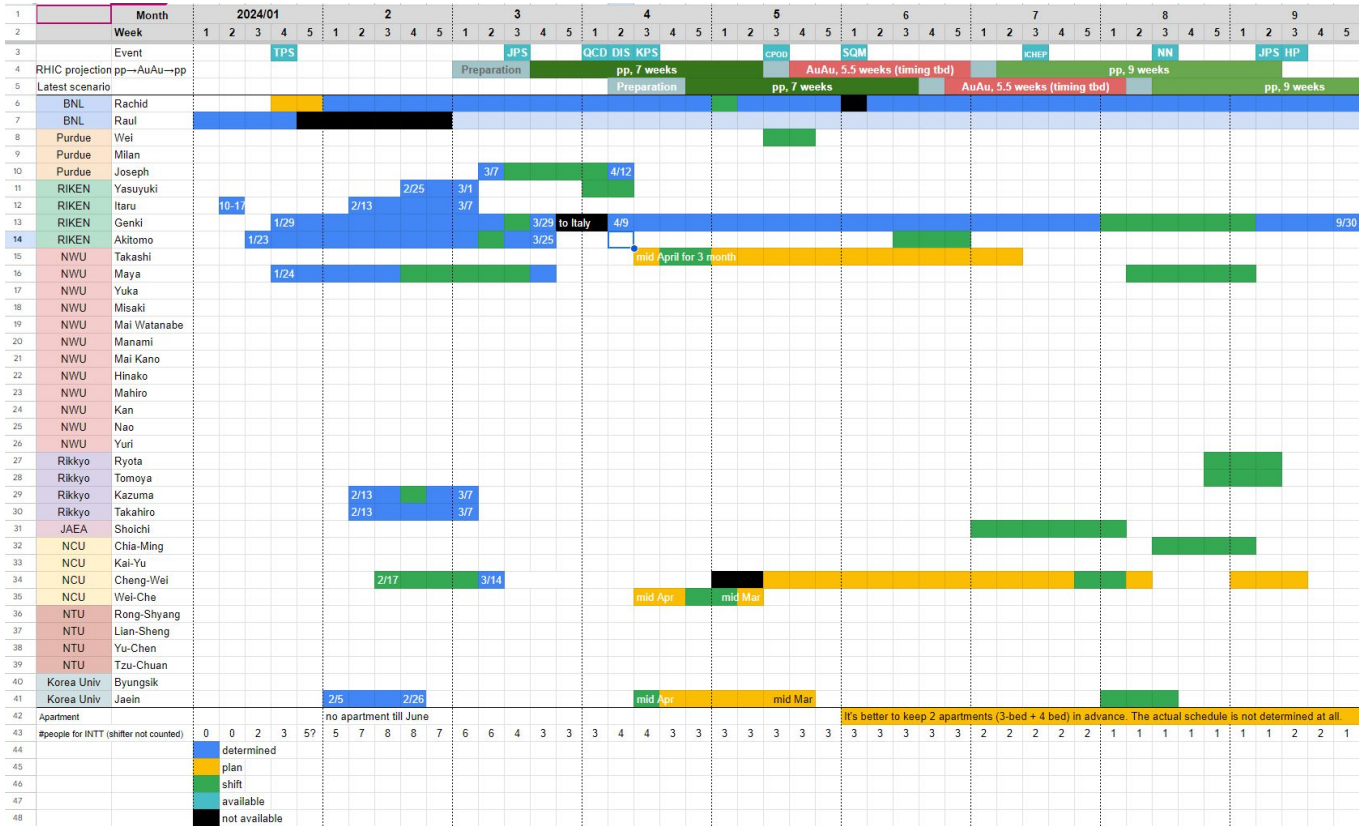

Schedule

Genki Nukazuka (RIKEN)

Travel schedule

- Itaru: Jan/10-17 ✓
- Akitomo: Jan/23 — Mar/25
- Maya: Jan/24 — Mar/25
- Genki: Jan/29 — Mar/30
- Absent for Mar/30 — Apr/9
- Jaein: Feb/5 — Feb/26 ✓
- Itaru, Kazuma, & Takahiro: Feb/13 — Mar/7 ✓
- Genki: Apr/9 — Sep/30
- Joseph: Mar/7 — Apr/12
- He can come back in May.
- Cheng-Wei: Feb/17 — Mar/14
- He doesn't work for INTT this year.
- Jaein: mid Apr — mid May
- Wei-Che: mid Apr — mid May
- Takashi: mid-April for 3 months
- NWU students: under discussion
- Rikkyo: During summer vacation?

Keiko is leaving RBRC. Paperwork may take more time. Please let me know your travel schedule on Apr as soon as possible.