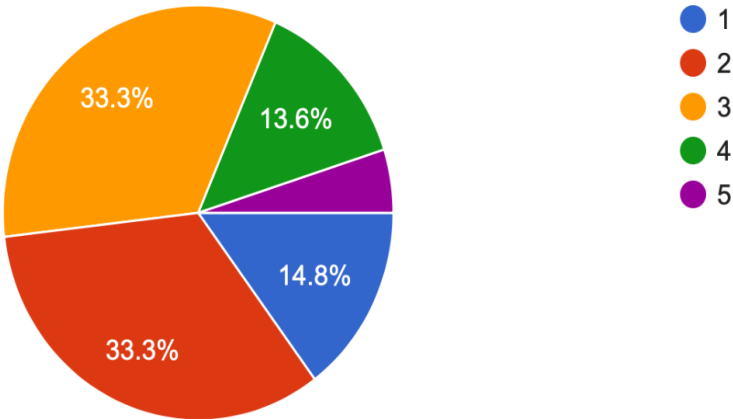

2023 Quality of Life Survey Report: Housing

If you have used lab onsite housing and were to rate it with a score between 1 and 5, 5 being the most satisfying and 1 being the least satisfying, what score do you give?

81 responses