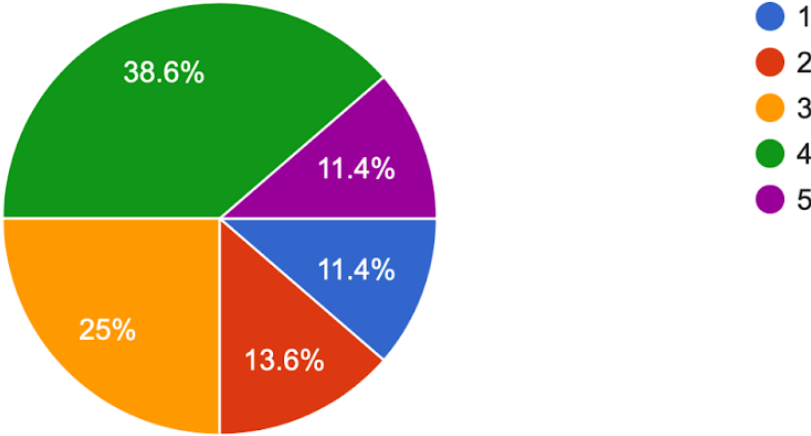

44 responses

Capitol Hill Visit on Nov 8

- 55 office meetings
 - 26 senate, 29 house
- 65 participants
- 17 state delegations

Scan QR code with mobile device for easy sign up.

NUCLEAR PHYSICS DC DAY

If you are interested in joining the RHIC Delegation for Nuclear Physics Day in Washington DC, please provide us with your name and non-government email address.