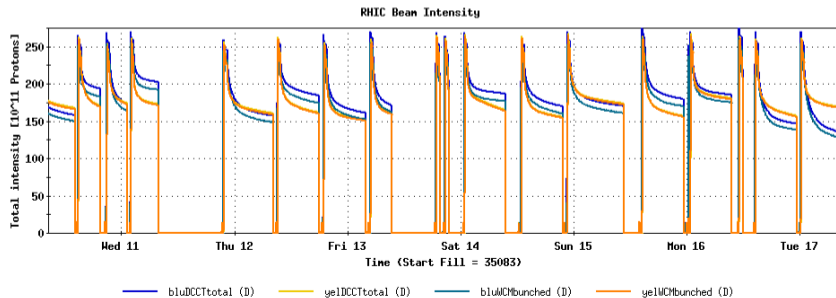

2024 4 15

RHIC Status

Kiel Hock

Time Meeting
September 17, 2024

Last Week at RHIC

RHIC status and Lumi Projections

111x111 physics running since 4/30. Preliminary luminosity accounting

Inflection for sPHENIX projections coincides with change in crossing angle.

RHIC Status

- Physics running with up to 2.4×10^{11} /bunch at physics and up to 60% polarization.
- sPHENIX MVTX cooling issues has prompted several accesses to investigate, implement a temporary repair and a permanent repair.
- Sector 8 lead flow issues. Investigation is ongoing.
- RHIC status meeting switched to Monday, Wednesday, and Friday until switch to Au.

Key dates

Event

April 15, 2024 through September 30, 2024

RHIC polarized proton operations

September 30, 2024 through October 21, 2024

RHIC Au operations

October 21, 2024

End of RHIC Run24