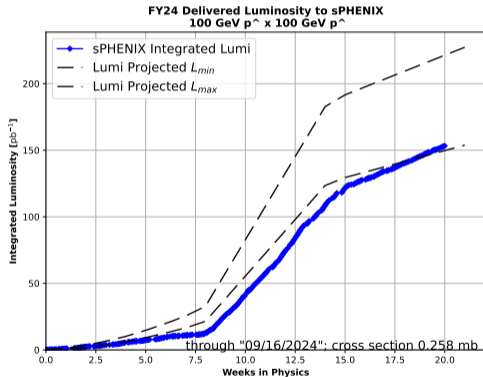

2024 4 15

RHIC Status

Kiel Hock

Time Meeting
September 17, 2024

Last Week at RHIC

RHIC status and Lumi Projections

111x111 physics running since 4/30. Preliminary luminosity accounting

Inflection for sPHENIX projections coincides with change in crossing angle.

RHIC Status

- Physics running with up to 2.4×10^{11} /bunch at physics and up to 60% polarization.
- sPHENIX MVTX cooling issues has prompted several accesses to investigate, implement a temporary repair and a permanent repair.
- Sector 8 lead flow issues. Investigation is ongoing.
- RHIC status meeting switched to Monday, Wednesday, and Friday until switch to Au.