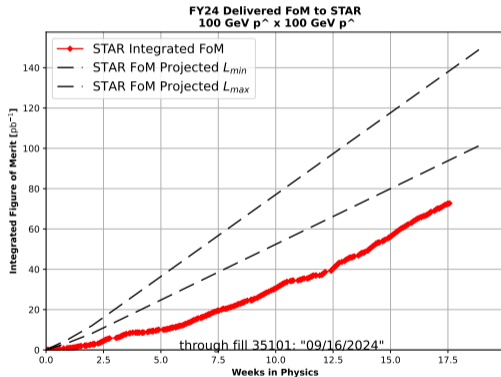

2024 4 15

RHIC Status

Kiel Hock

Time Meeting
September 17, 2024

Last Week at RHIC

RHIC status and Lumi Projections

111x111 physics running since 4/30. Preliminary luminosity accounting

Inflection for sPHENIX projections coincides with change in crossing angle.

RHIC Status

- Physics running with up to 2.4×10^{11} /bunch at physics and up to 60% polarization.
- sPHENIX MVTX cooling issues has prompted several accesses to investigate, implement a temporary repair and a permanent repair.
- Sector 8 lead flow issues. Investigation is ongoing.
- RHIC status meeting switched to Monday, Wednesday, and Friday until switch to Au.