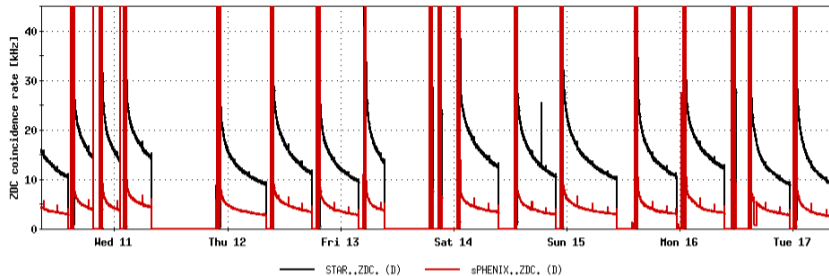

2024 4 15

RHIC Status

Kiel Hock

Time Meeting
September 17, 2024

Last Week at RHIC

RHIC status and Lumi Projections

111x111 physics running since 4/30. Preliminary luminosity accounting

Inflection for sPHENIX projections coincides with change in crossing angle.

RHIC Status

- Physics running with up to 2.4×10^{11} /bunch at physics and up to 60% polarization.
- sPHENIX MVTX cooling issues has prompted several accesses to investigate, implement a temporary repair and a permanent repair.
- Sector 8 lead flow issues. Investigation is ongoing.
- RHIC status meeting switched to Monday, Wednesday, and Friday until switch to Au.

Key dates

Event

April 15, 2024 through September 30, 2024

RHIC polarized proton operations

September 30, 2024 through October 21, 2024

RHIC Au operations

October 21, 2024

End of RHIC Run24