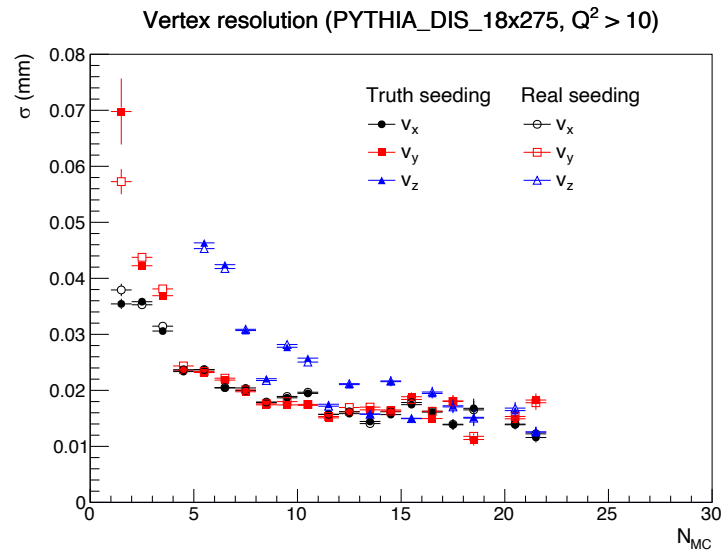

Vertex performance

- PYTHIA DIS ep 18x275
 - Vertex position: **afterburner to apply beam effects**
- EIC geometry: *epic-24.06.0*
- EICrecon: June 20th, 2024

Details: [LINK](#)