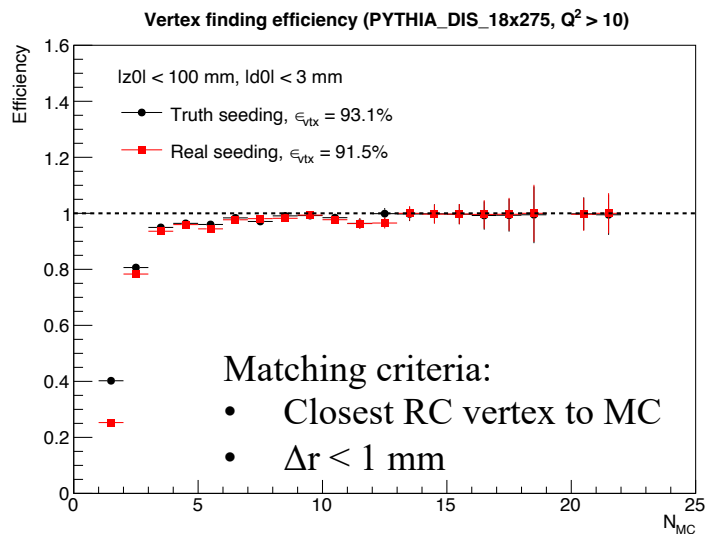

Vertex performance

- PYTHIA DIS ep 18x275
 - Vertex position: **afterburner to apply beam effects**
- EIC geometry: *epic-24.06.0*
- EICrecon: June 20th, 2024

Details: [LINK](#)