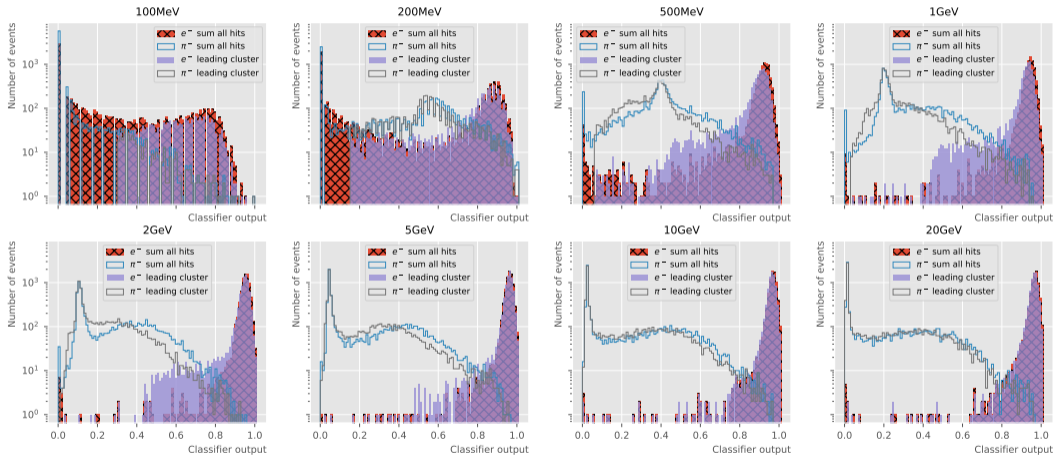

official_campaign_24.07.0_craterlake

epic_craterlake_24.07.0

epic_craterlake_24.07.0_no_clust_splitting

reduced_splitting

official_campaign_24.07.0_craterlake

epic_craterlake_24.07.0

epic_craterlake_24.07.0_no_clust_splitting

reduced_splitting

Pion rejection summary