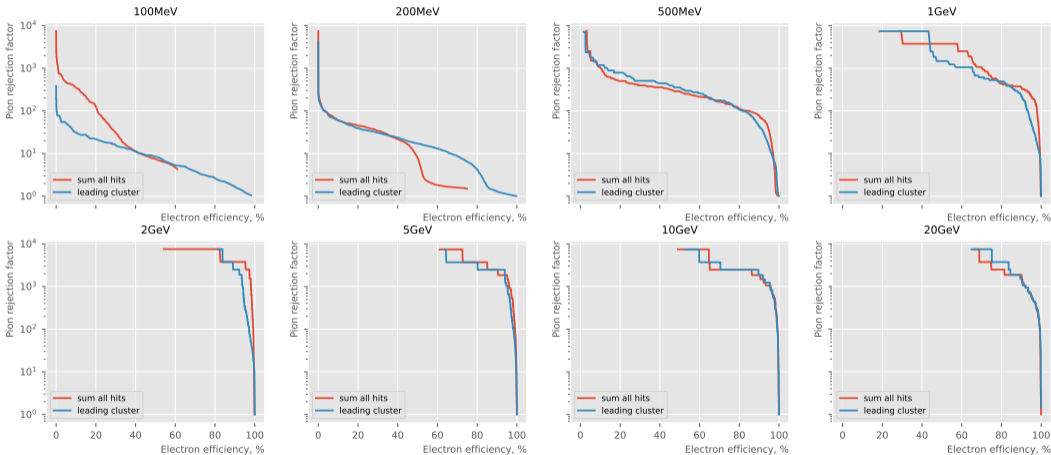

official_campaign_24.07.0_craterlake

epic_craterlake_24.07.0

epic_craterlake_24.07.0_no_clust_splitting

reduced_splitting

official_campaign_24.07.0_craterlake

epic_craterlake_24.07.0

epic_craterlake_24.07.0_no_clust_splitting

reduced_splitting

Pion rejection summary