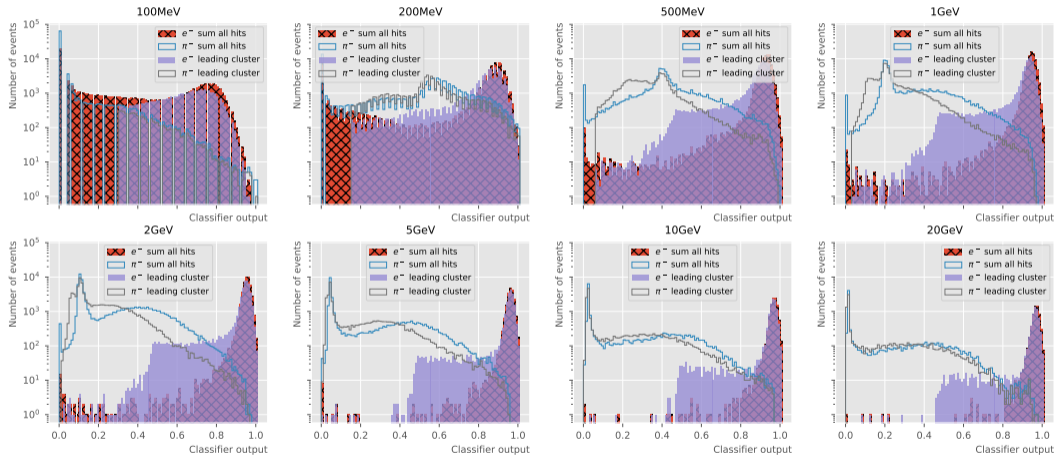

official_campaign_24.07.0_craterlake

epic_craterlake_24.07.0

epic_craterlake_24.07.0_no_clust_splitting

reduced_splitting

official_campaign_24.07.0_craterlake

epic_craterlake_24.07.0

epic_craterlake_24.07.0_no_clust_splitting

reduced_splitting

Pion rejection summary