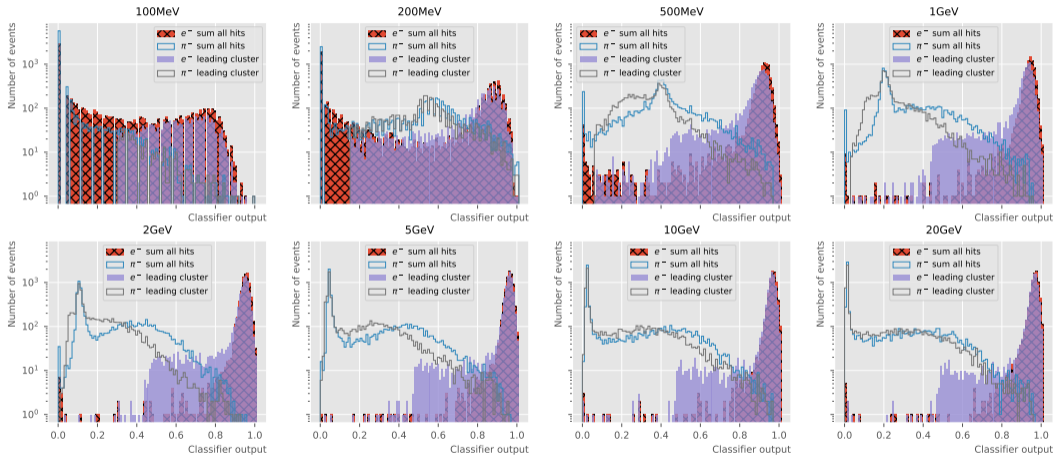

official_campaign_24.07.0_craterlake

epic_craterlake_24.07.0

epic_craterlake_24.07.0_no_clust_splitting

reduced_splitting

official_campaign_24.07.0_craterlake

epic_craterlake_24.07.0

epic_craterlake_24.07.0_no_clust_splitting

reduced_splitting

Pion rejection summary