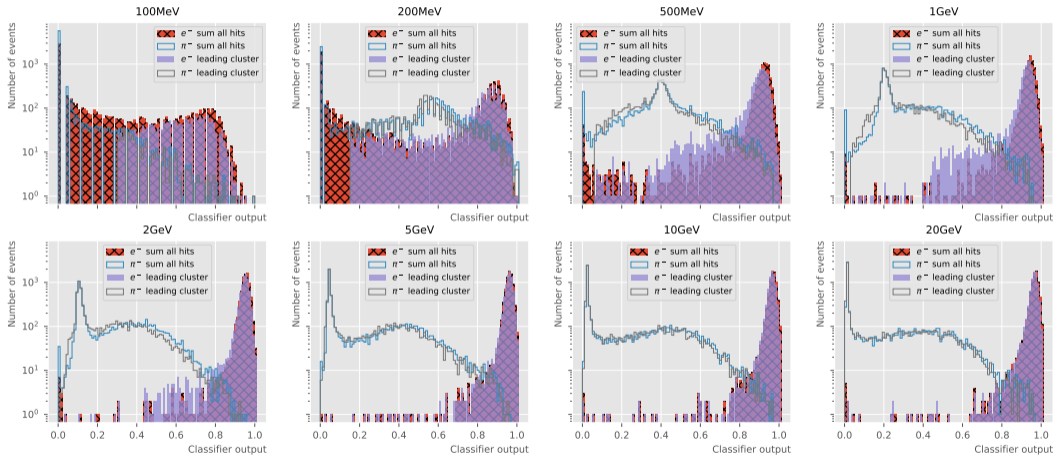

official_campaign_24.07.0_craterlake

epic_craterlake_24.07.0

epic_craterlake_24.07.0_no_clust_splitting

reduced_splitting

official_campaign_24.07.0_craterlake

epic_craterlake_24.07.0

epic_craterlake_24.07.0_no_clust_splitting

reduced_splitting

Pion rejection summary