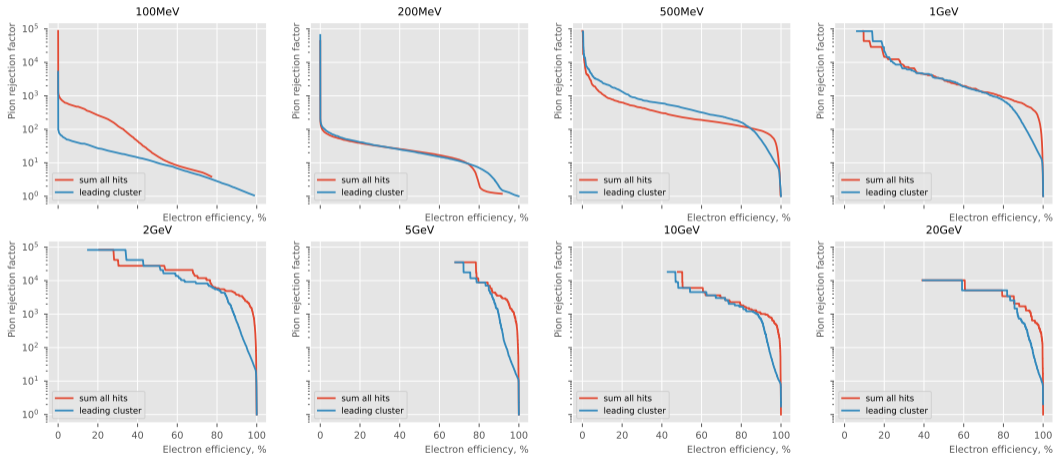

official_campaign_24.07.0_craterlake

epic_craterlake_24.07.0

epic_craterlake_24.07.0_no_clust_splitting

reduced_splitting

official_campaign_24.07.0_craterlake

epic_craterlake_24.07.0

epic_craterlake_24.07.0_no_clust_splitting

reduced_splitting

Pion rejection summary