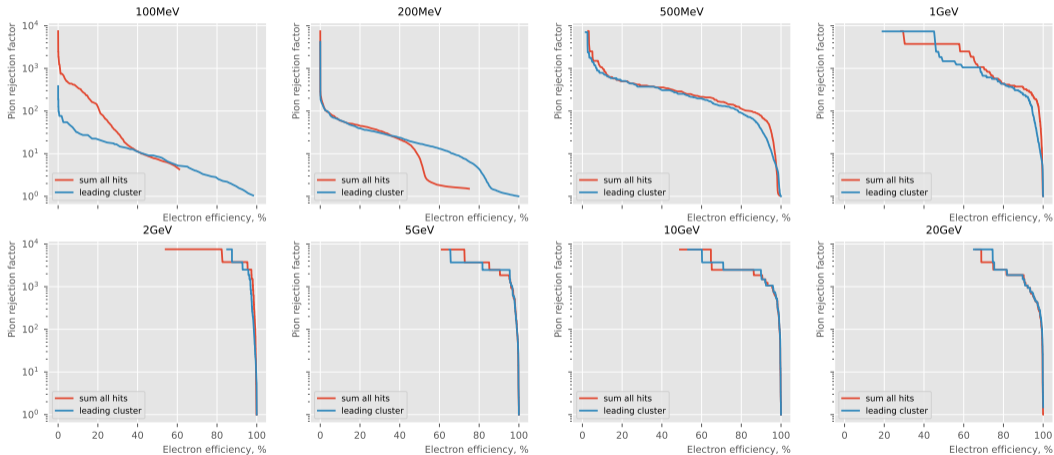

official_campaign_24.07.0_craterlake

epic_craterlake_24.07.0

epic_craterlake_24.07.0_no_clust_splitting

reduced_splitting

official_campaign_24.07.0_craterlake

epic_craterlake_24.07.0

epic_craterlake_24.07.0_no_clust_splitting

reduced_splitting

Pion rejection summary