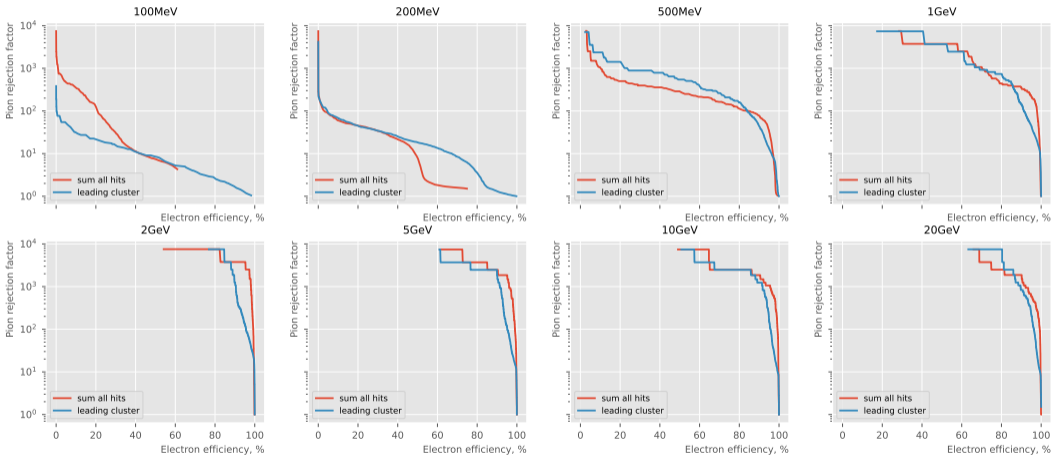

official_campaign_24.07.0_craterlake

epic_craterlake_24.07.0

epic_craterlake_24.07.0_no_clust_splitting

reduced_splitting

official_campaign_24.07.0_craterlake

epic_craterlake_24.07.0

epic_craterlake_24.07.0_no_clust_splitting

reduced_splitting

Pion rejection summary