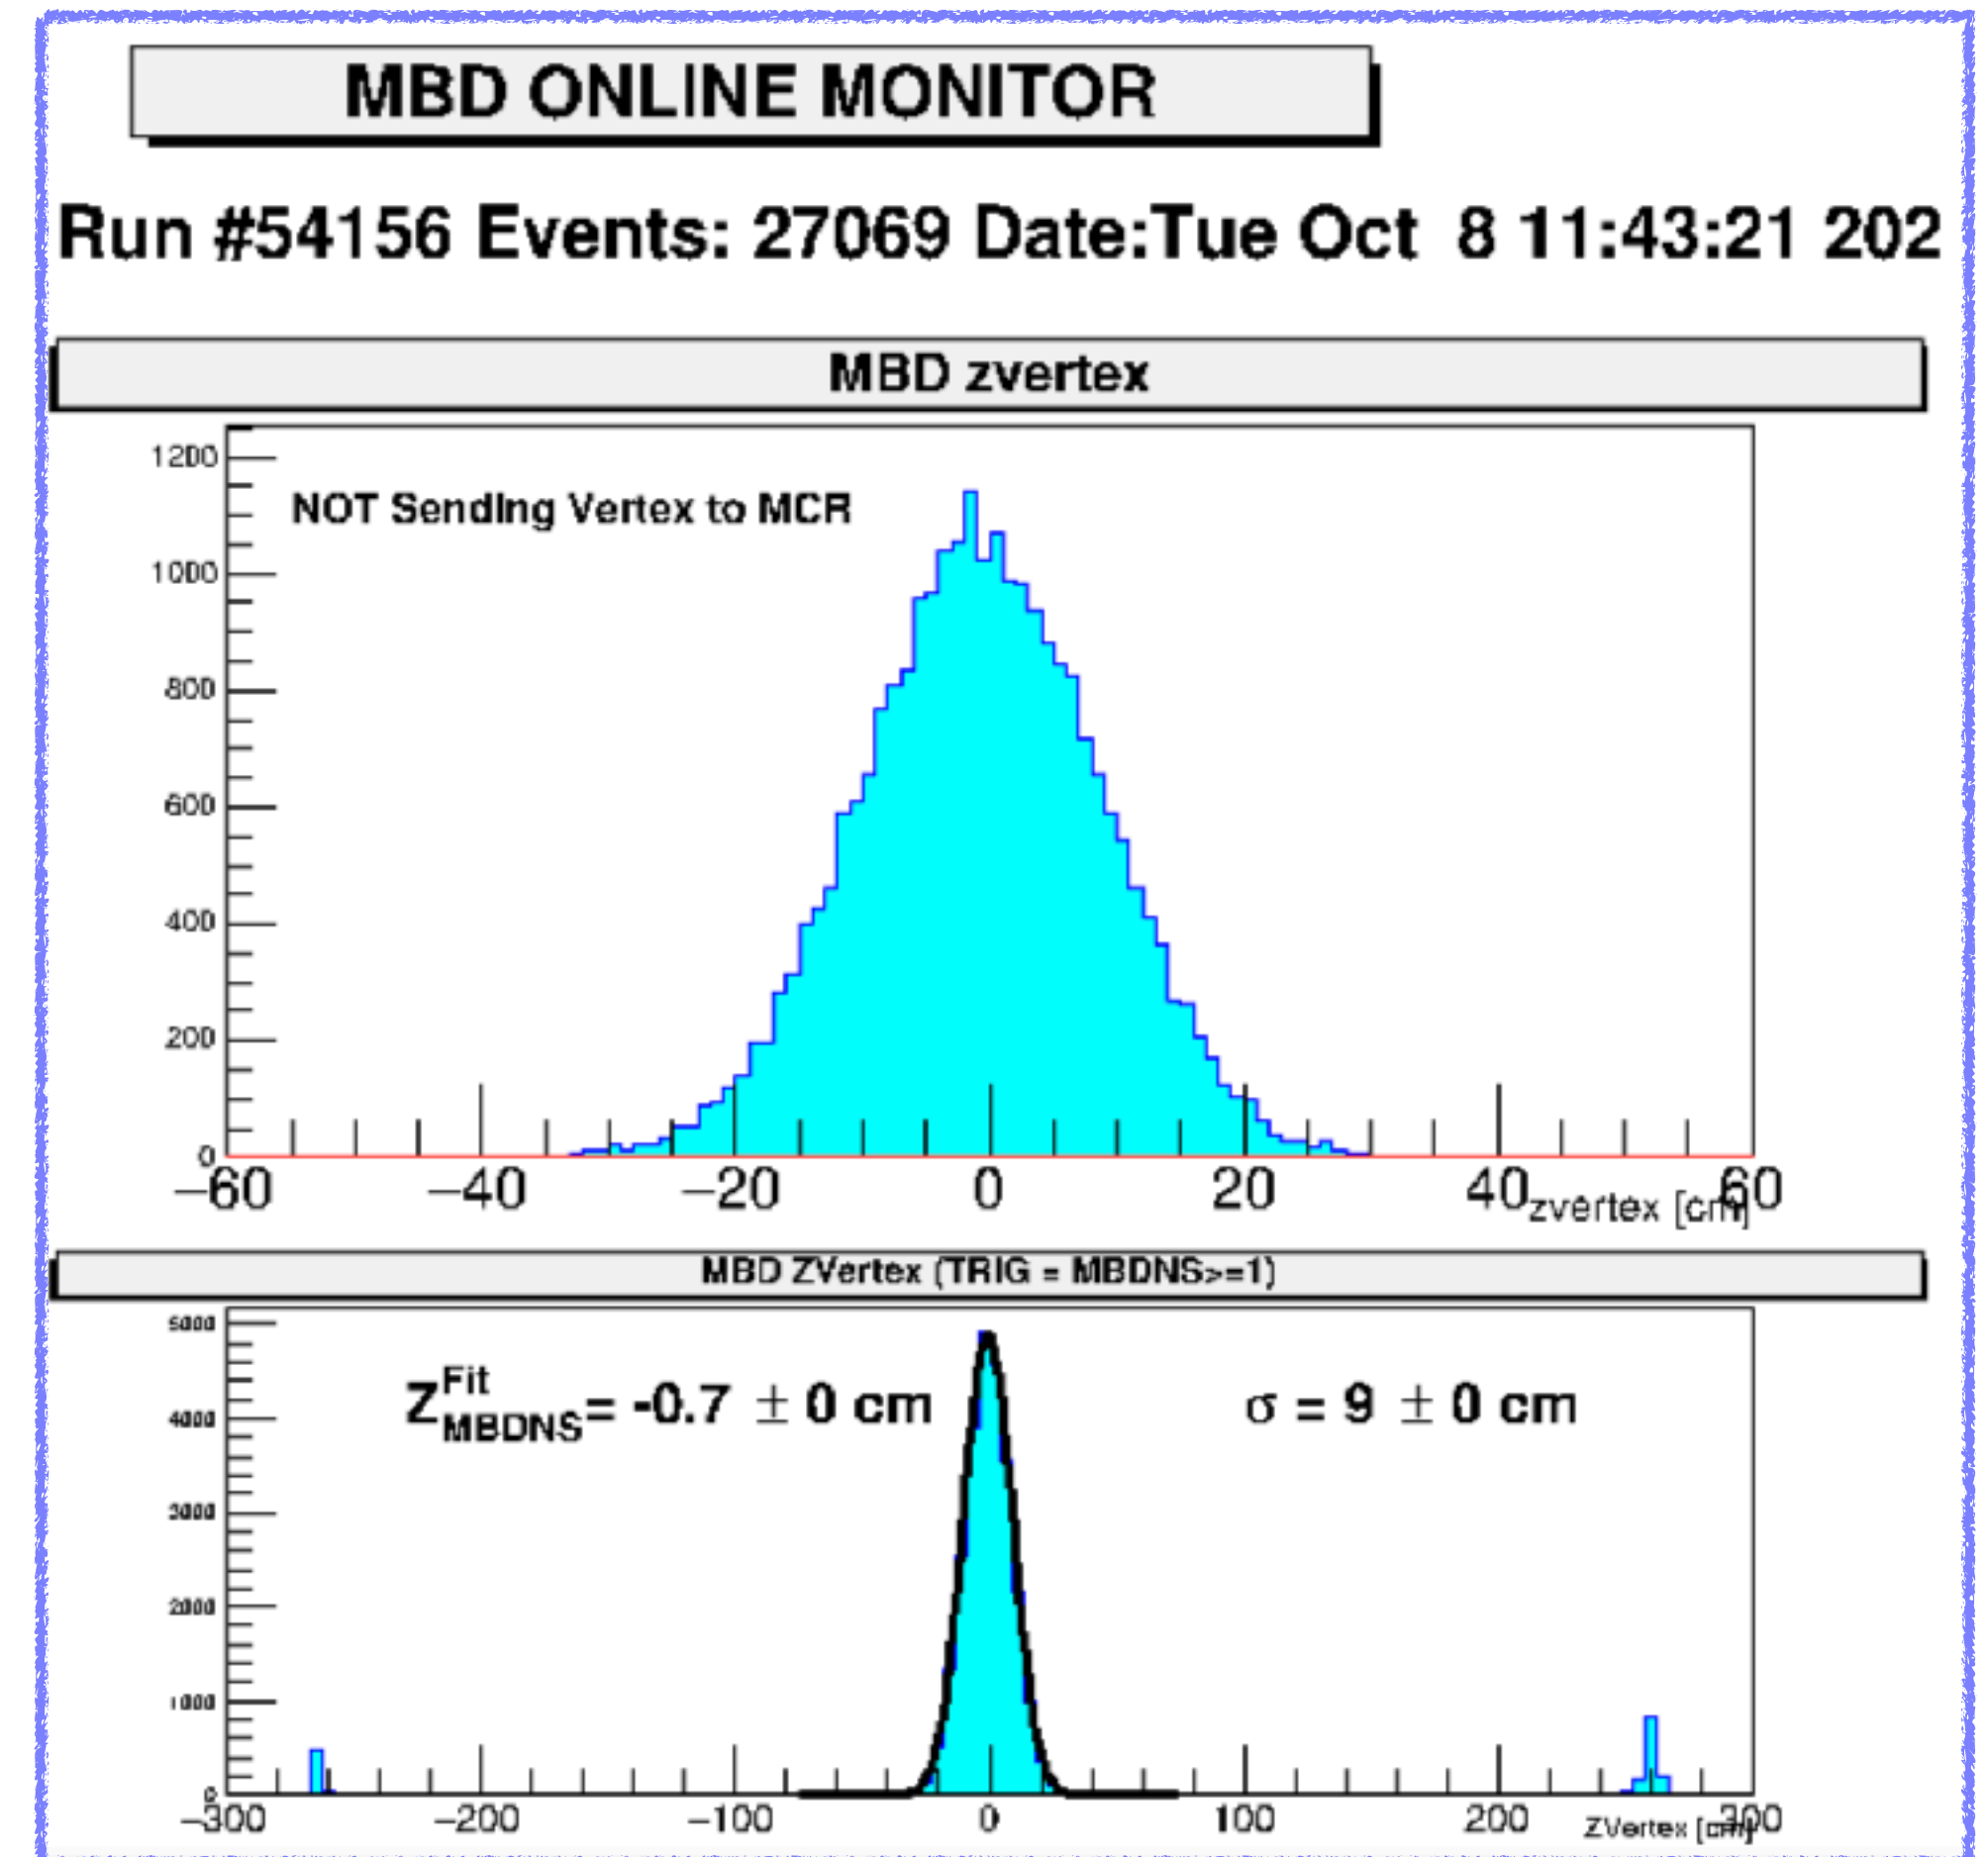

# Zvtx distribution for Au+Au

- Run 54156
- Without BCO ch cut, hod/dead ch cut
- Used: #cluster < 500
- Gaus fit : -5.31 cm

# Zvtx distribution for Au+Au

- Doesn't match with MBD..?