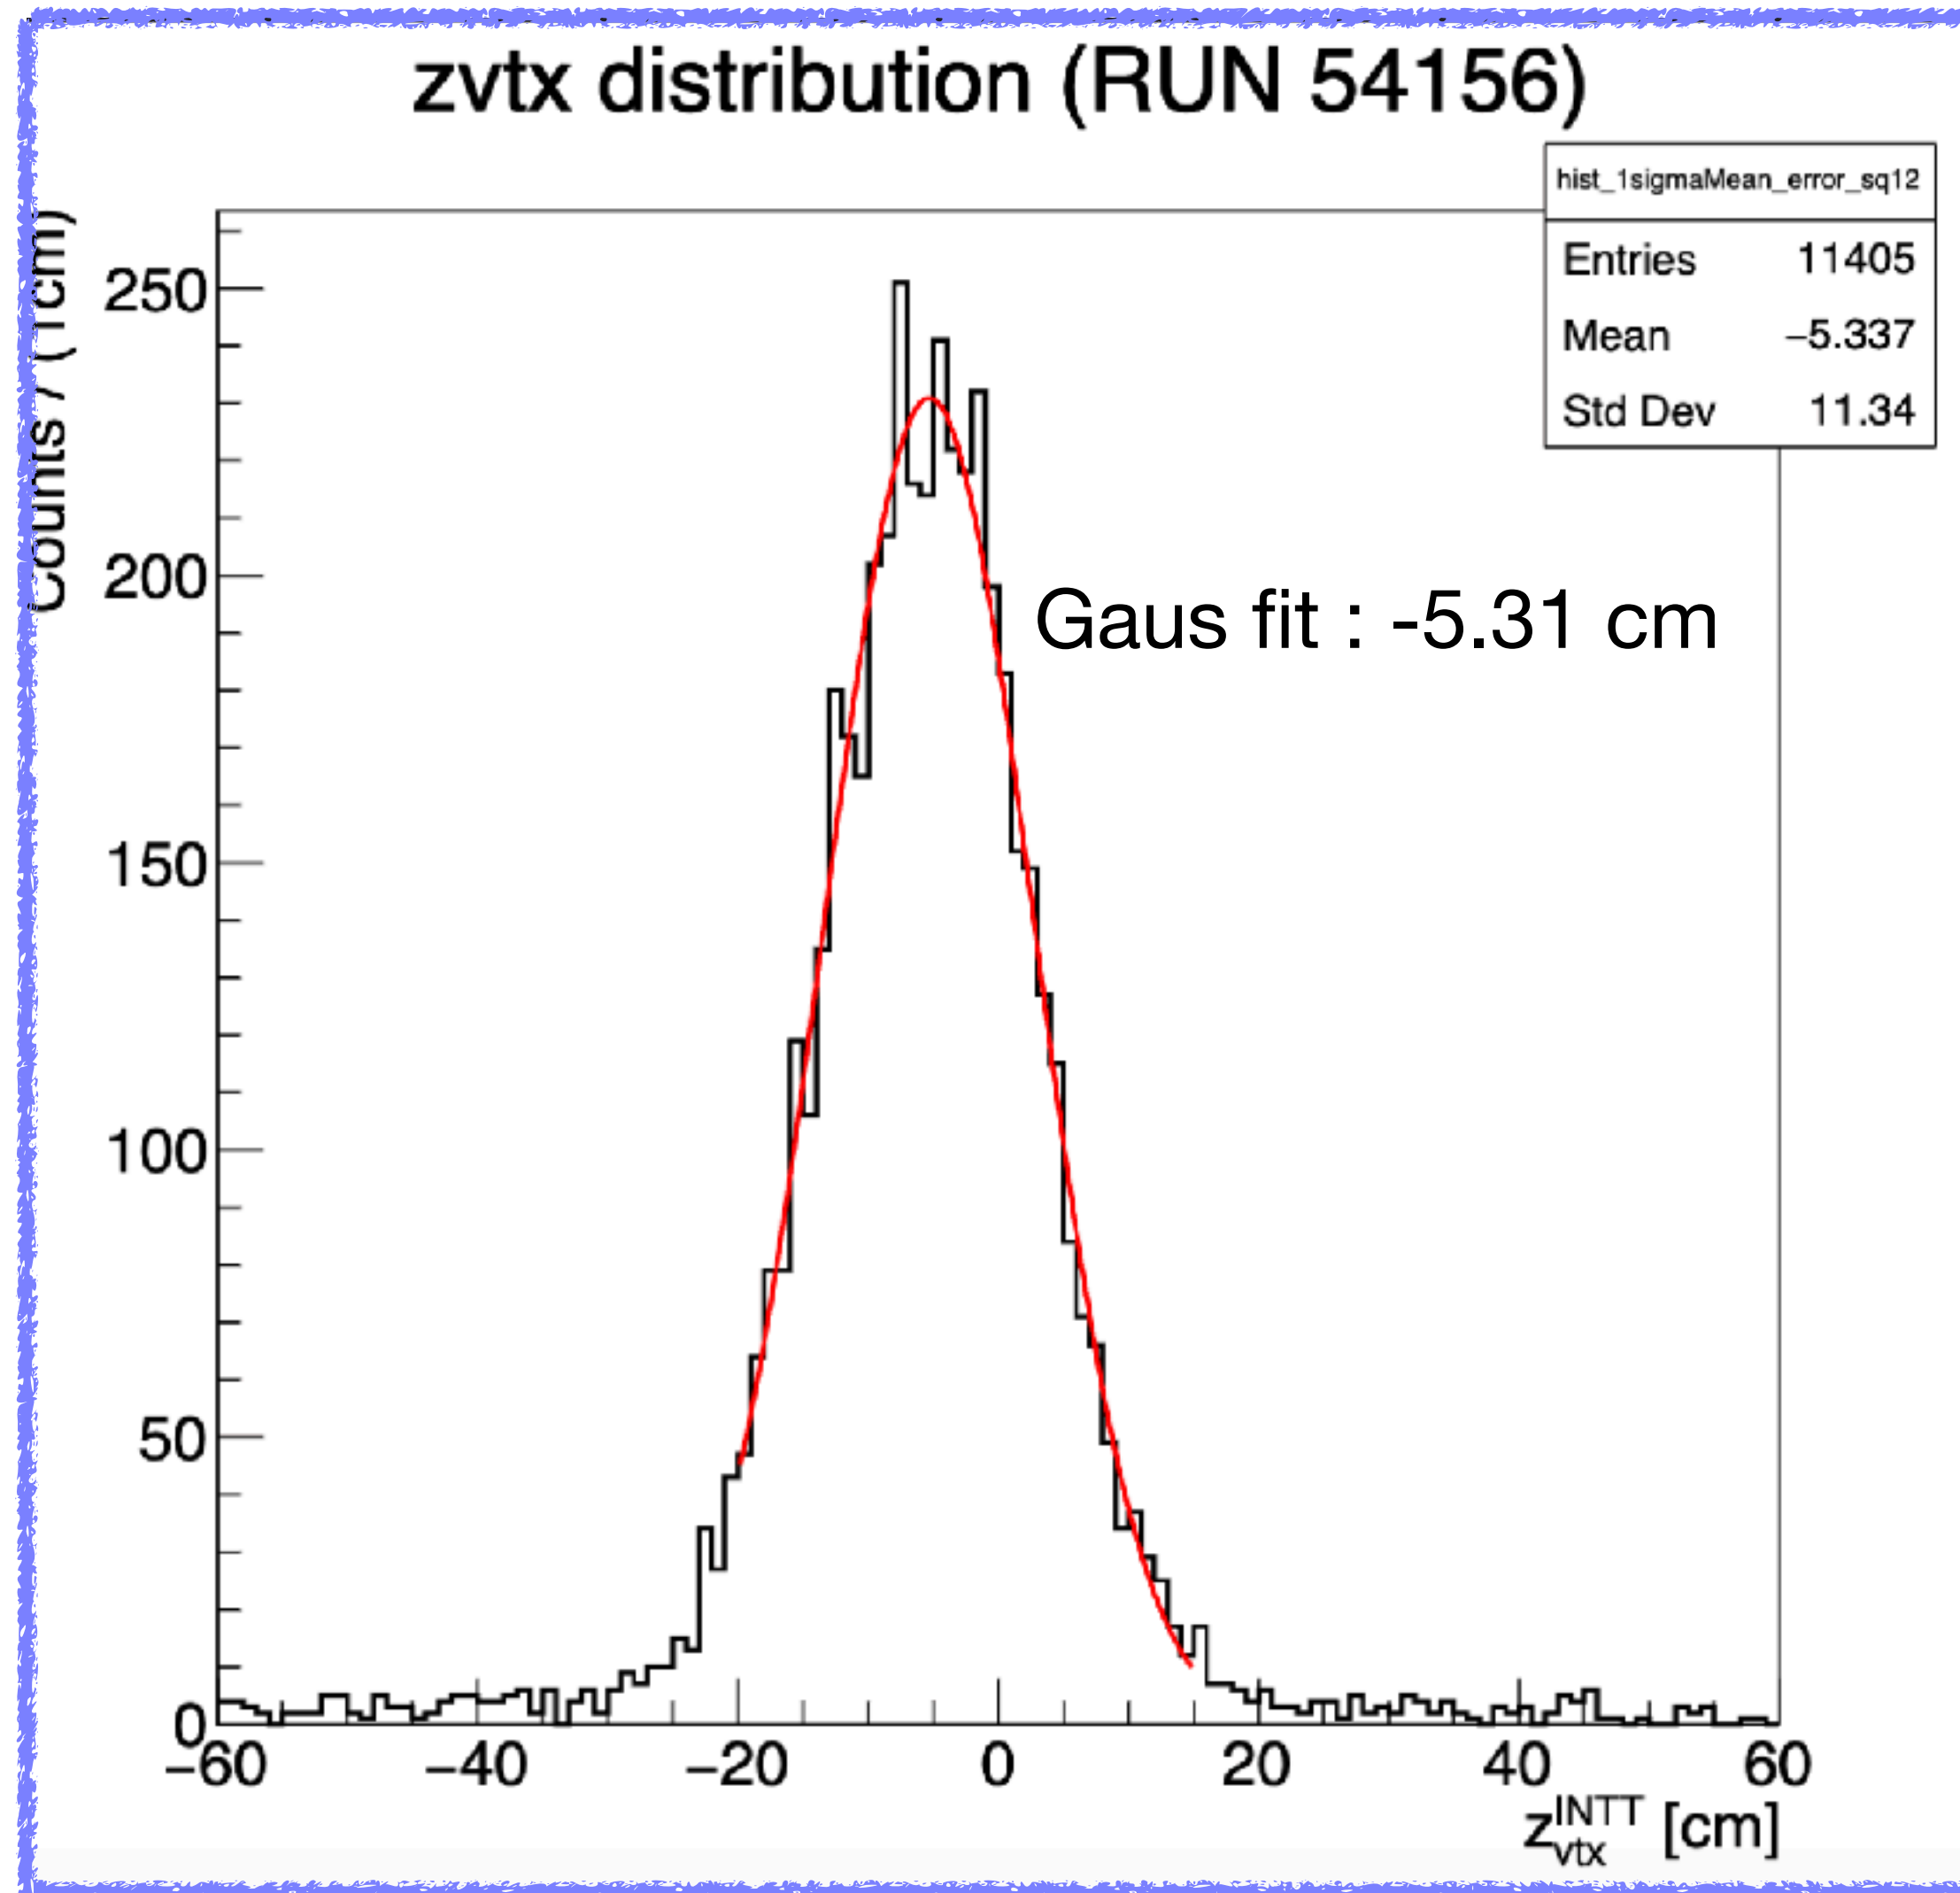

Zvtx distribution for Au+Au