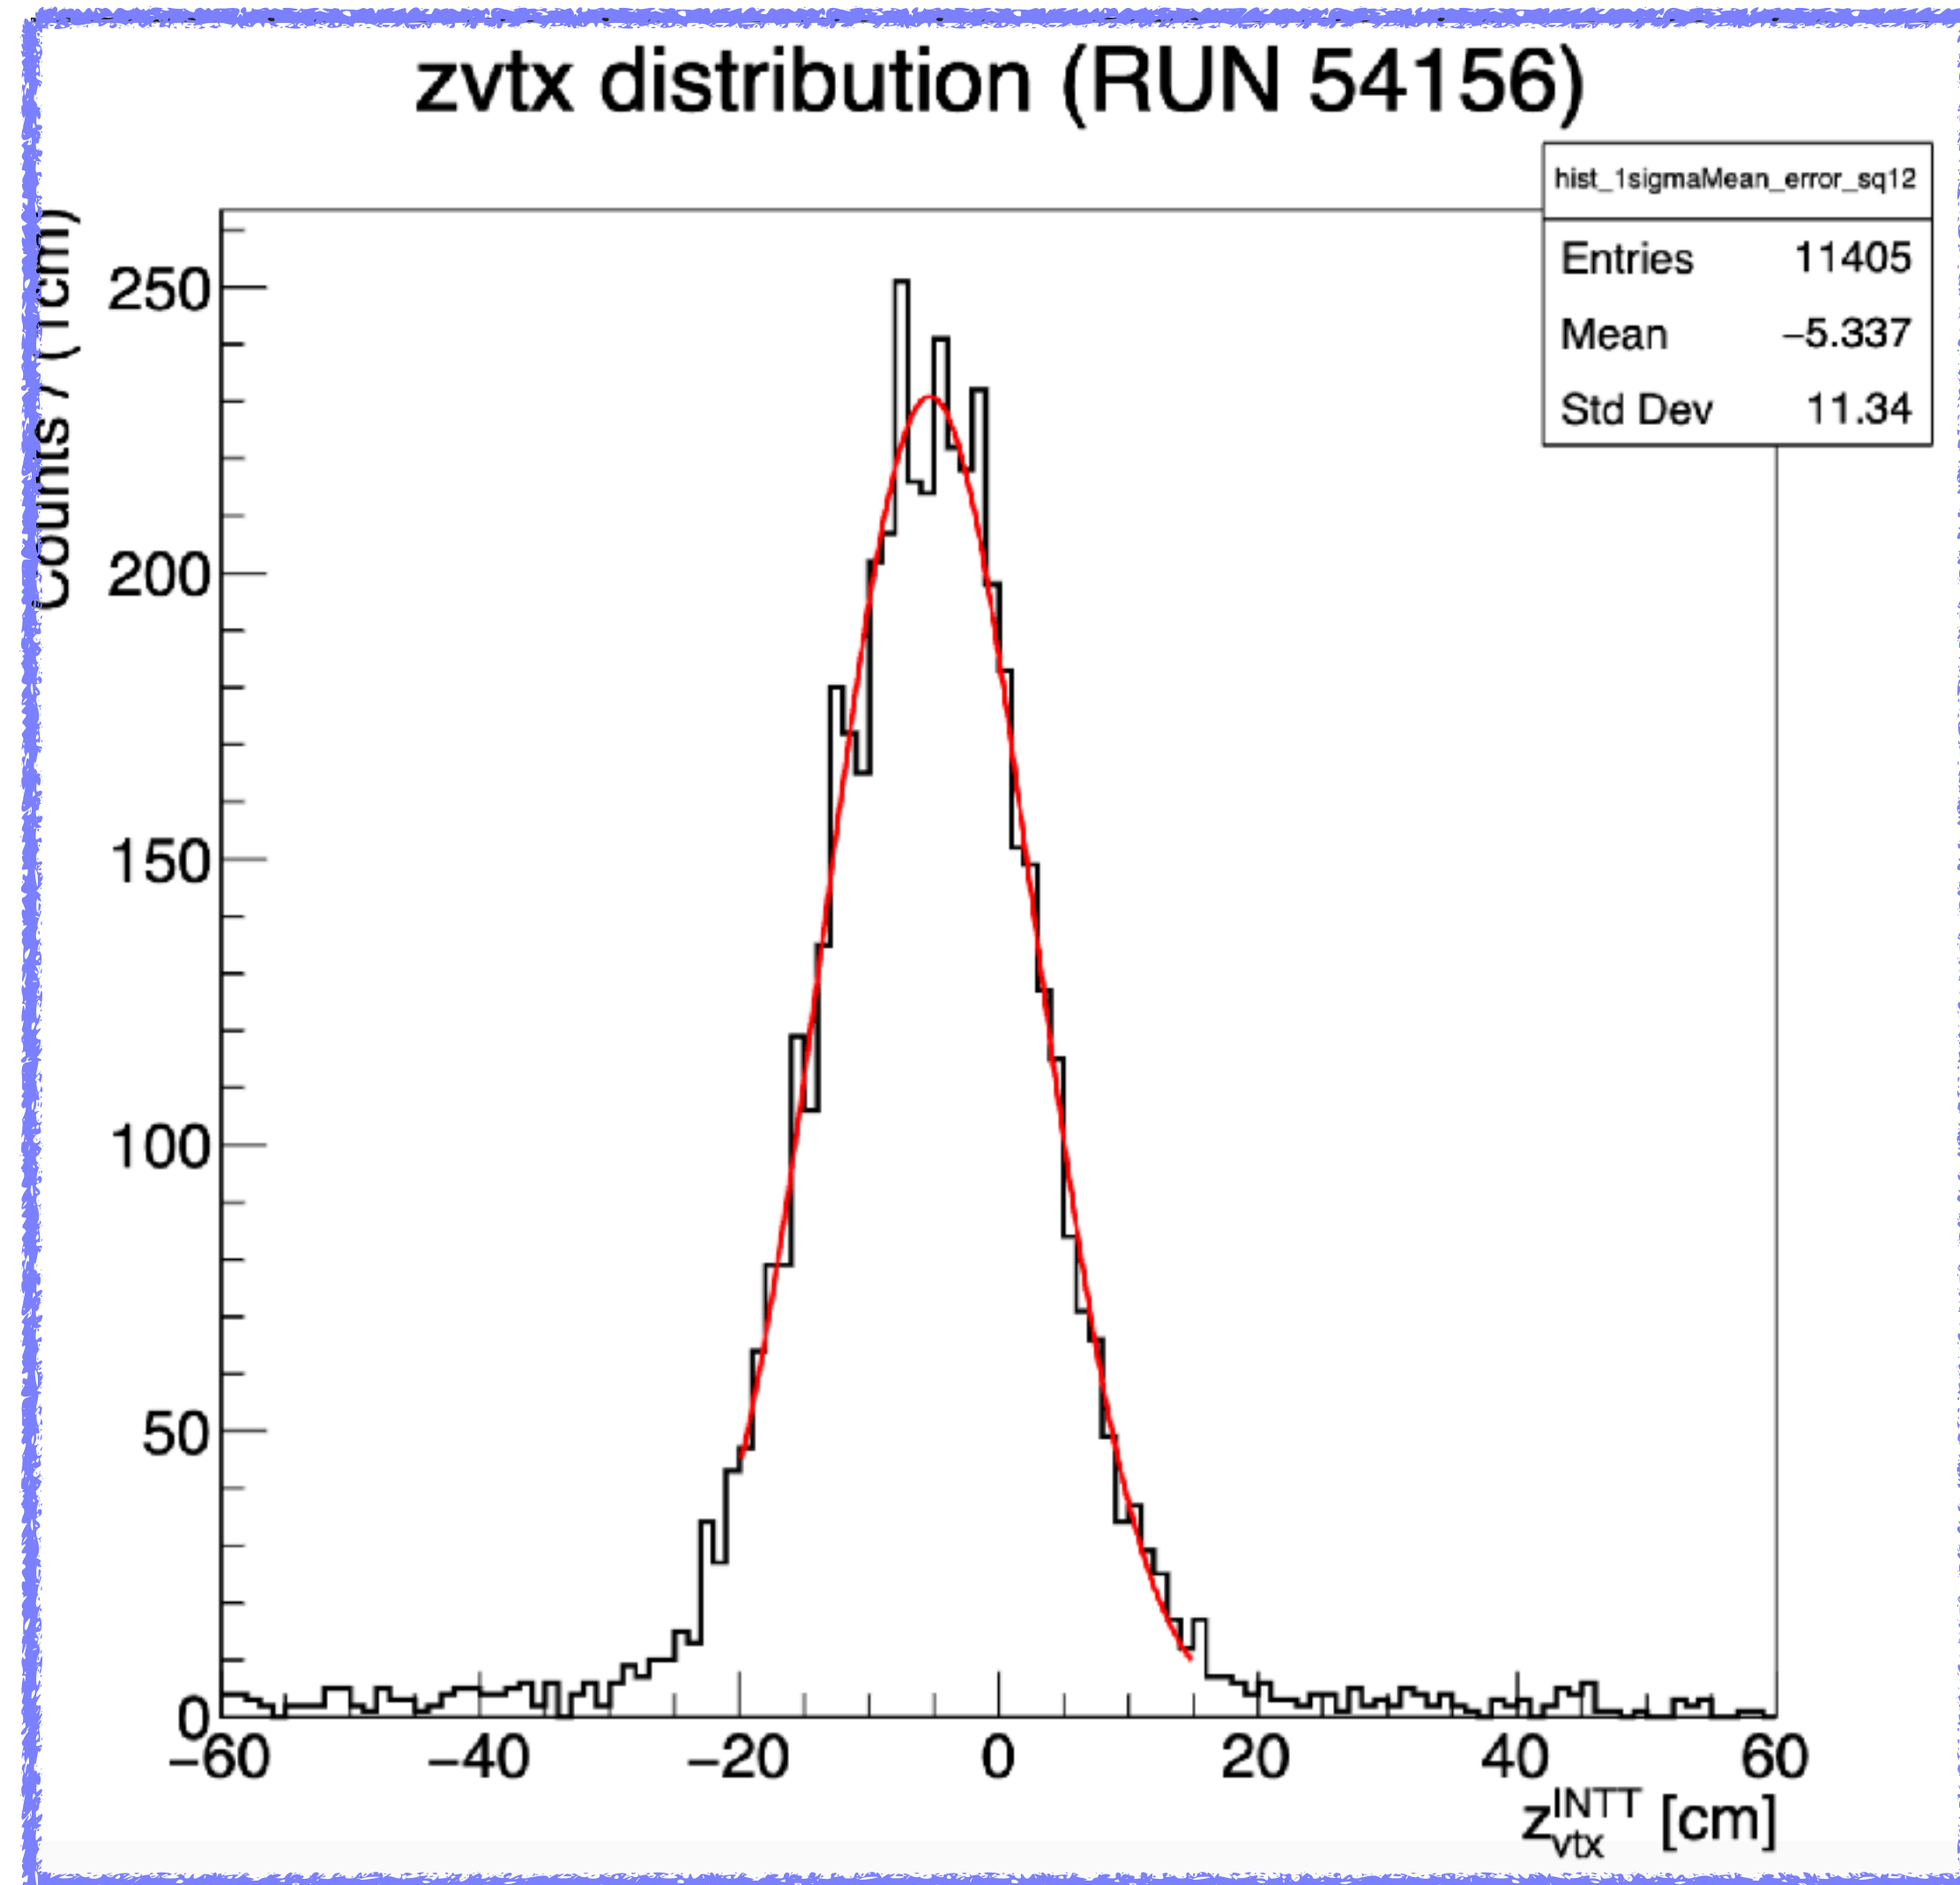

# Zvtx distribution for Au+Au

- Run 54156
- Without BCO ch cut, hod/dead ch cut
- Used: #cluster < 500
- Gaus fit : -5.31 cm

# Zvtx distribution for Au+Au

- Doesn't match with MBD..?