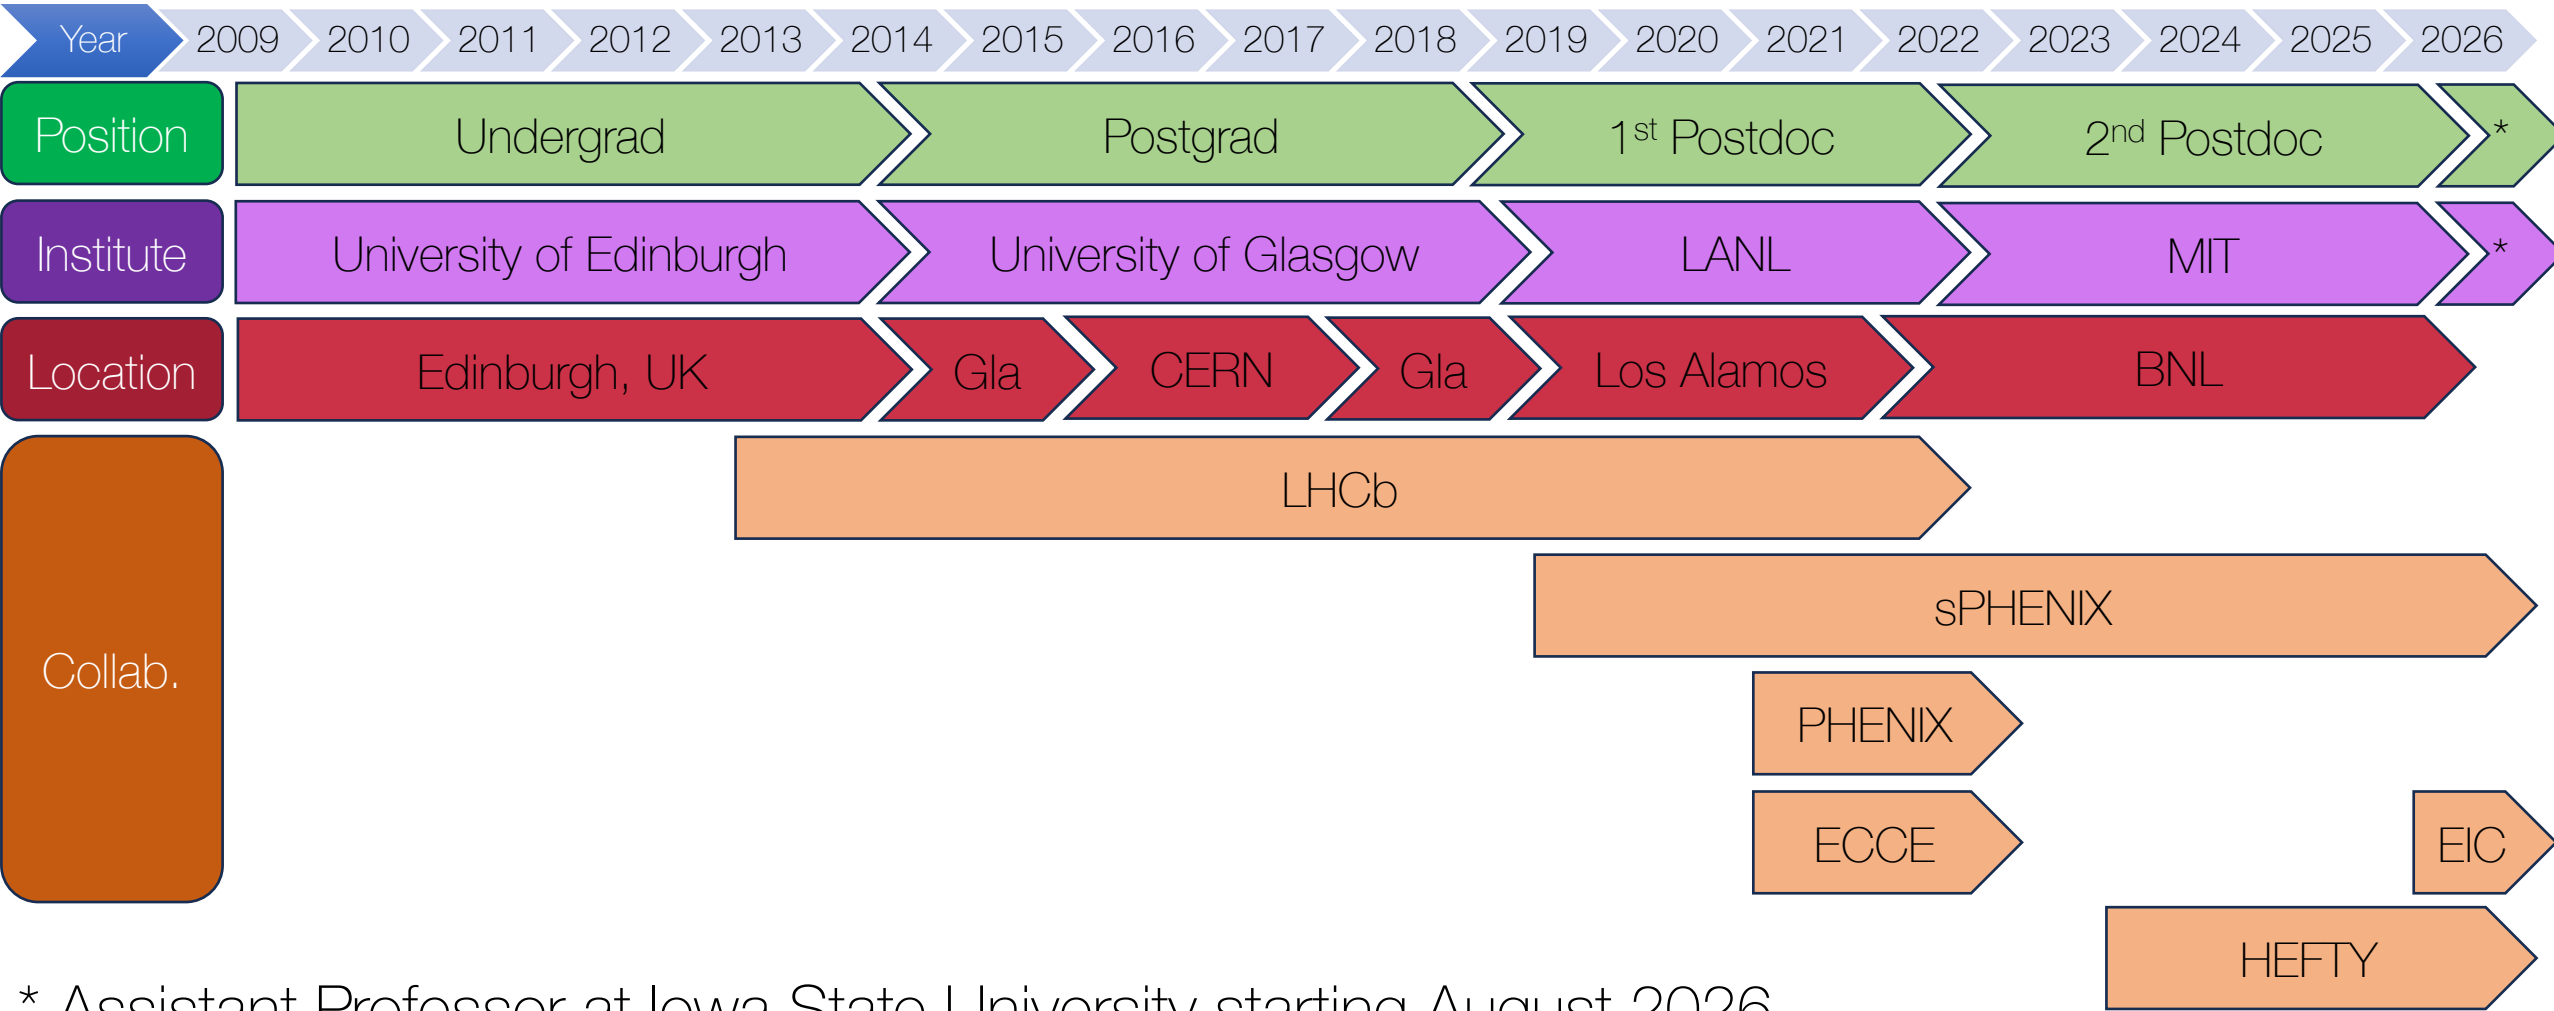

Career, Cameron Dean

* Assistant Professor at Iowa State University starting August 2026

Research, PhD, Cameron Dean

- Observation of time-dependent CP violation in B_s^0
- Operation and signal optimization for LHCb vertex detector

Research, Postdoc, Cameron Dean

- Constructed, installed, commissioned and operator sPHENIX vertex detector
- Developed resonance reconstruction packages for sPHENIX
- ECCE simulations convener
- Machine learning algorithms on FPGAs