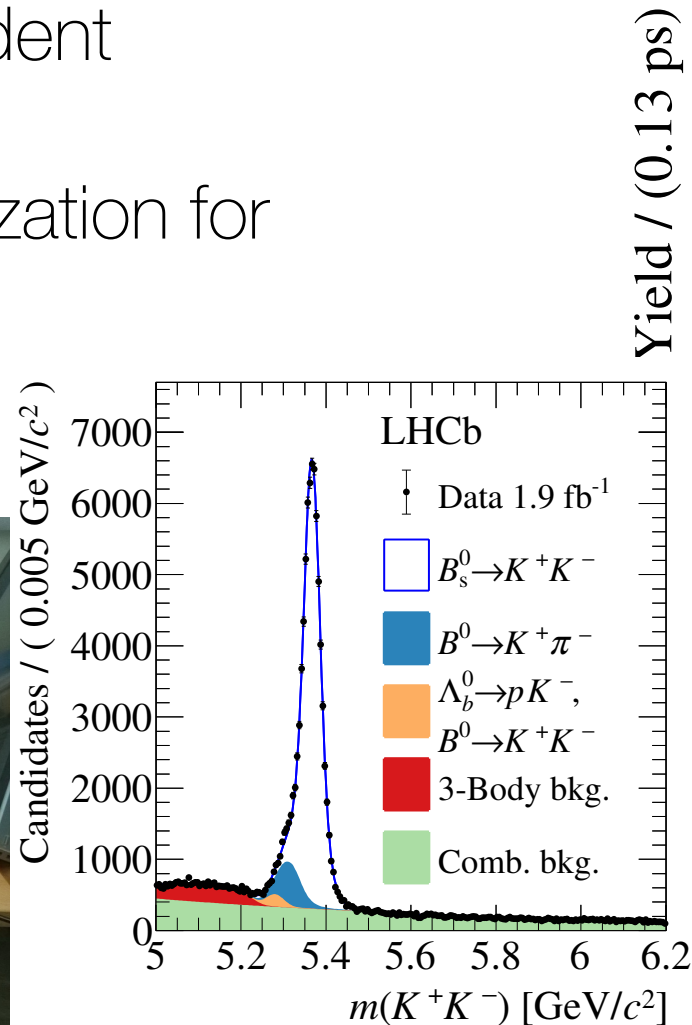

Career, Cameron Dean

* Assistant Professor at Iowa State University starting August 2026

Research, PhD, Cameron Dean

- Observation of time-dependent CP violation in B_s^0
- Operation and signal optimization for LHCb vertex detector

Research, Postdoc, Cameron Dean

- Constructed, installed, commissioned and operator sPHENIX vertex detector
- Developed resonance reconstruction packages for sPHENIX
- ECCE simulations convener
- Machine learning algorithms on FPGAs