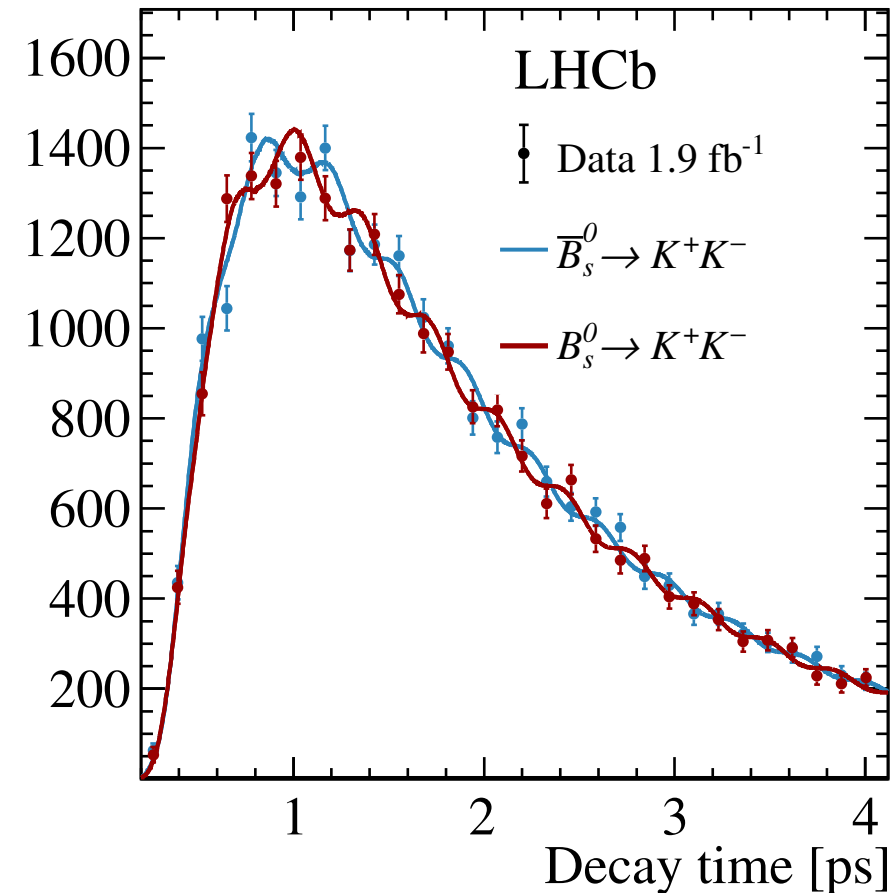

Career, Cameron Dean

* Assistant Professor at Iowa State University starting August 2026

Research, PhD, Cameron Dean

- Observation of time-dependent CP violation in B_s^0
- Operation and signal optimization for LHCb vertex detector

Research, Postdoc, Cameron Dean

- Constructed, installed, commissioned and operator sPHENIX vertex detector
- Developed resonance reconstruction packages for sPHENIX
- ECCE simulations convener
- Machine learning algorithms on FPGAs