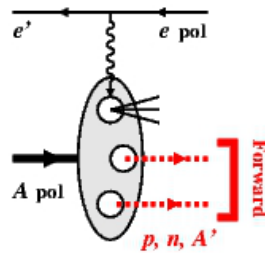

## Exploring QCD with light nuclei at EIC

Contribution ID: 27

Type: not specified

## Discussion: SRC studies with EIC

Wednesday, 22 January 2020 17:50 (40 minutes)

**Session Classification:** SRC: SRC-EMC Connection / Gluonic structure